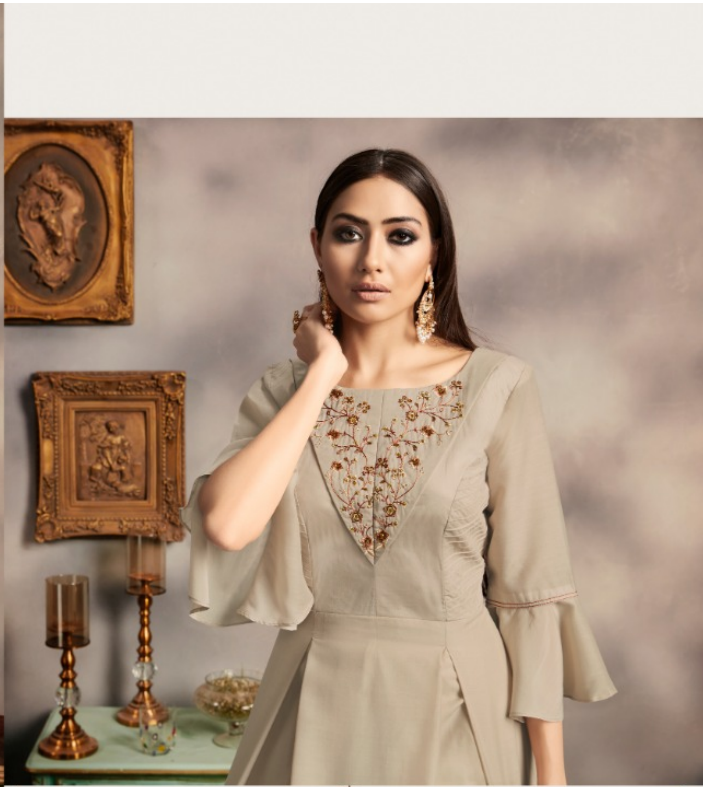

LM-1703

LM-1707

LM-1708

LM-1704

LM-1705

LM-1706

THE MOMENTS ARE MADE BY THE SPOTLIGHT ON HOW
WE CHOOSE TO LIVE. AS ALWAYS, OUR MUSE IS
COMFORT AND ELEGANCE. PROVIDING FOR COMFORT EVEN FOR
THE WEDDING.

GLAMOUR IS THE EXPRESSION OF CONFIDENCE! LET YOUR ATTITUDE SPEAK!
LM-1701