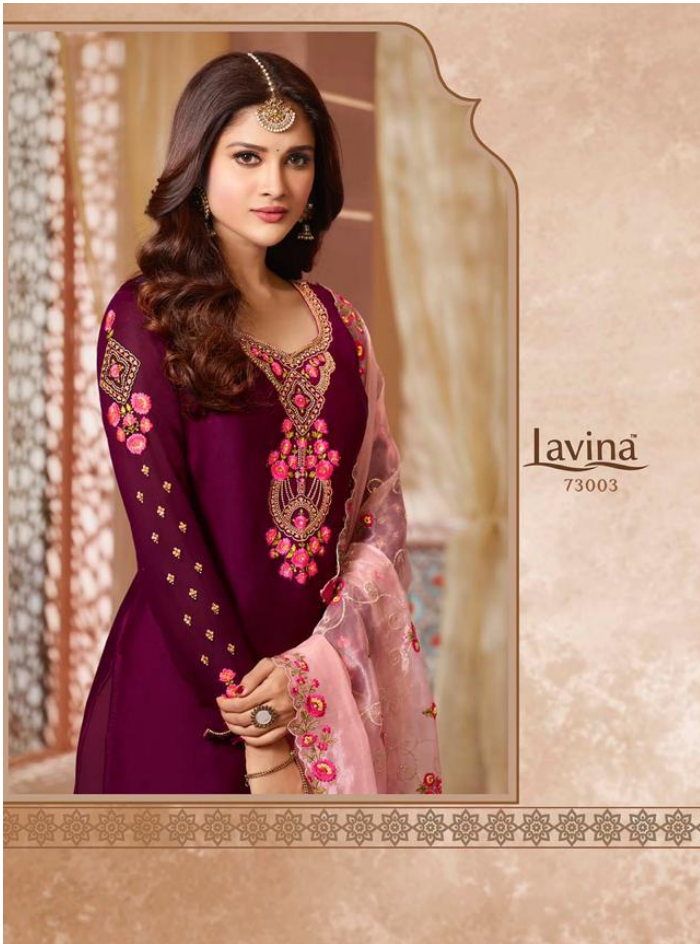

Lavina
73003