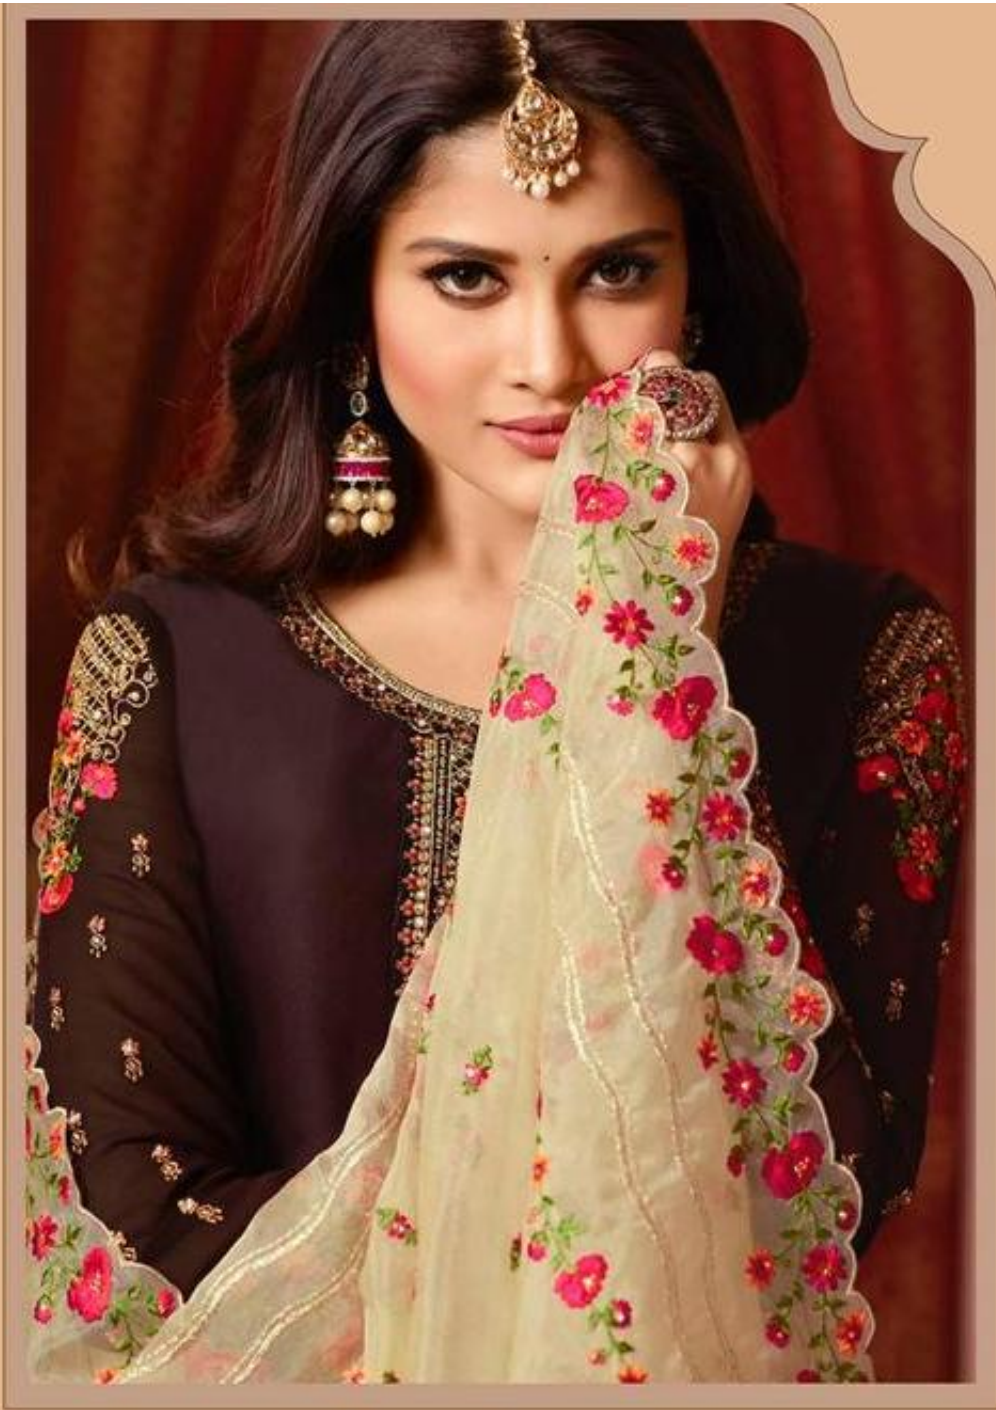

Lavina™
VOL.73