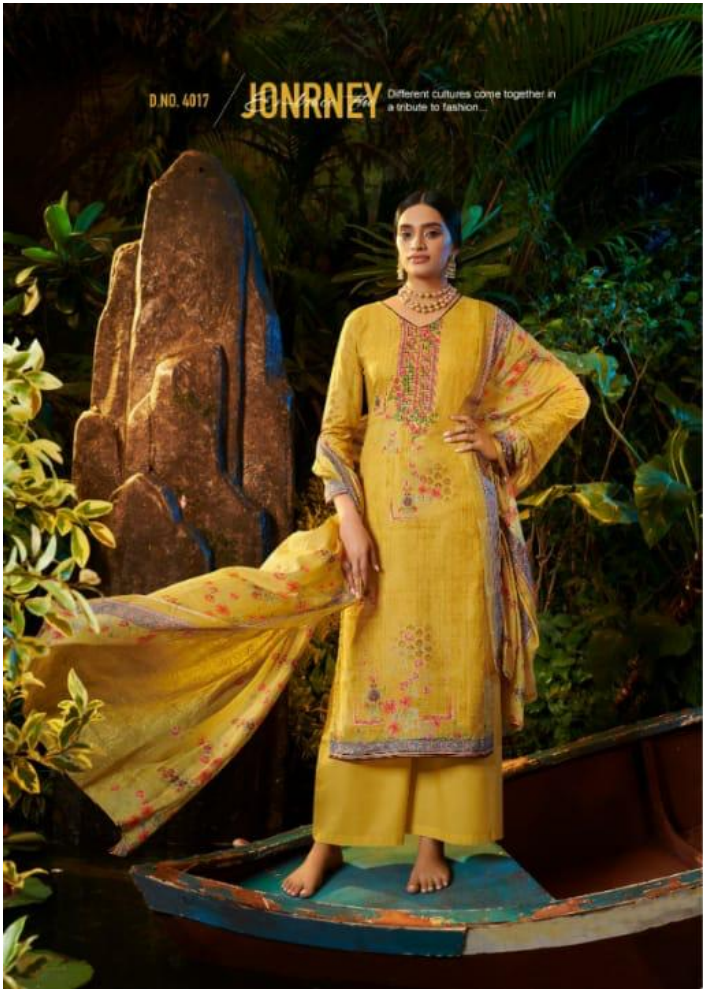

Levisha®

মারিয়াম

مریم

MARIYAM

Levisha

EMBRACE

Purity of your heart should also come out with your attire because it creates your appearance. White is ultimate symbol of purity.

D.NO. 4014

Levista®

ELEGANCE

Over the years of experience we know you & we came up with the exact collection of your choice.

D.NO. 4015

Levisha®

ATTITUDE

It's a color of lady... orange
always in demand and perfect
for any special day.

D.NO. 4020

Levisha

O. NO. 4016

GLAMOUR

authentic color combination with stylized design... perfect for your ethnic look.