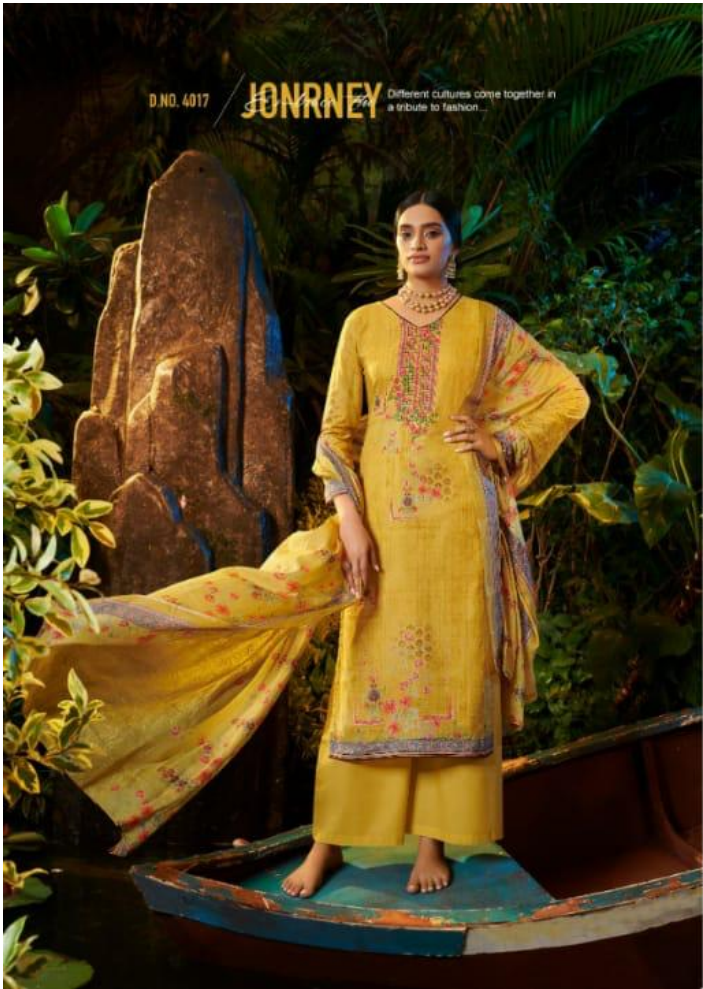

Levisha®

মারিয়াম

مریم

MARIYAM

Levisha®

EMBRACE

Purity of your heart should also come out with your attire because it creates your appearance. White is ultimate symbol of purity.

D.NO. 4014

D.NO. 4020

Levisha

O. NO. 4016

GLAMOUR

authentic color combination with stylized design... perfect for your ethnic look.