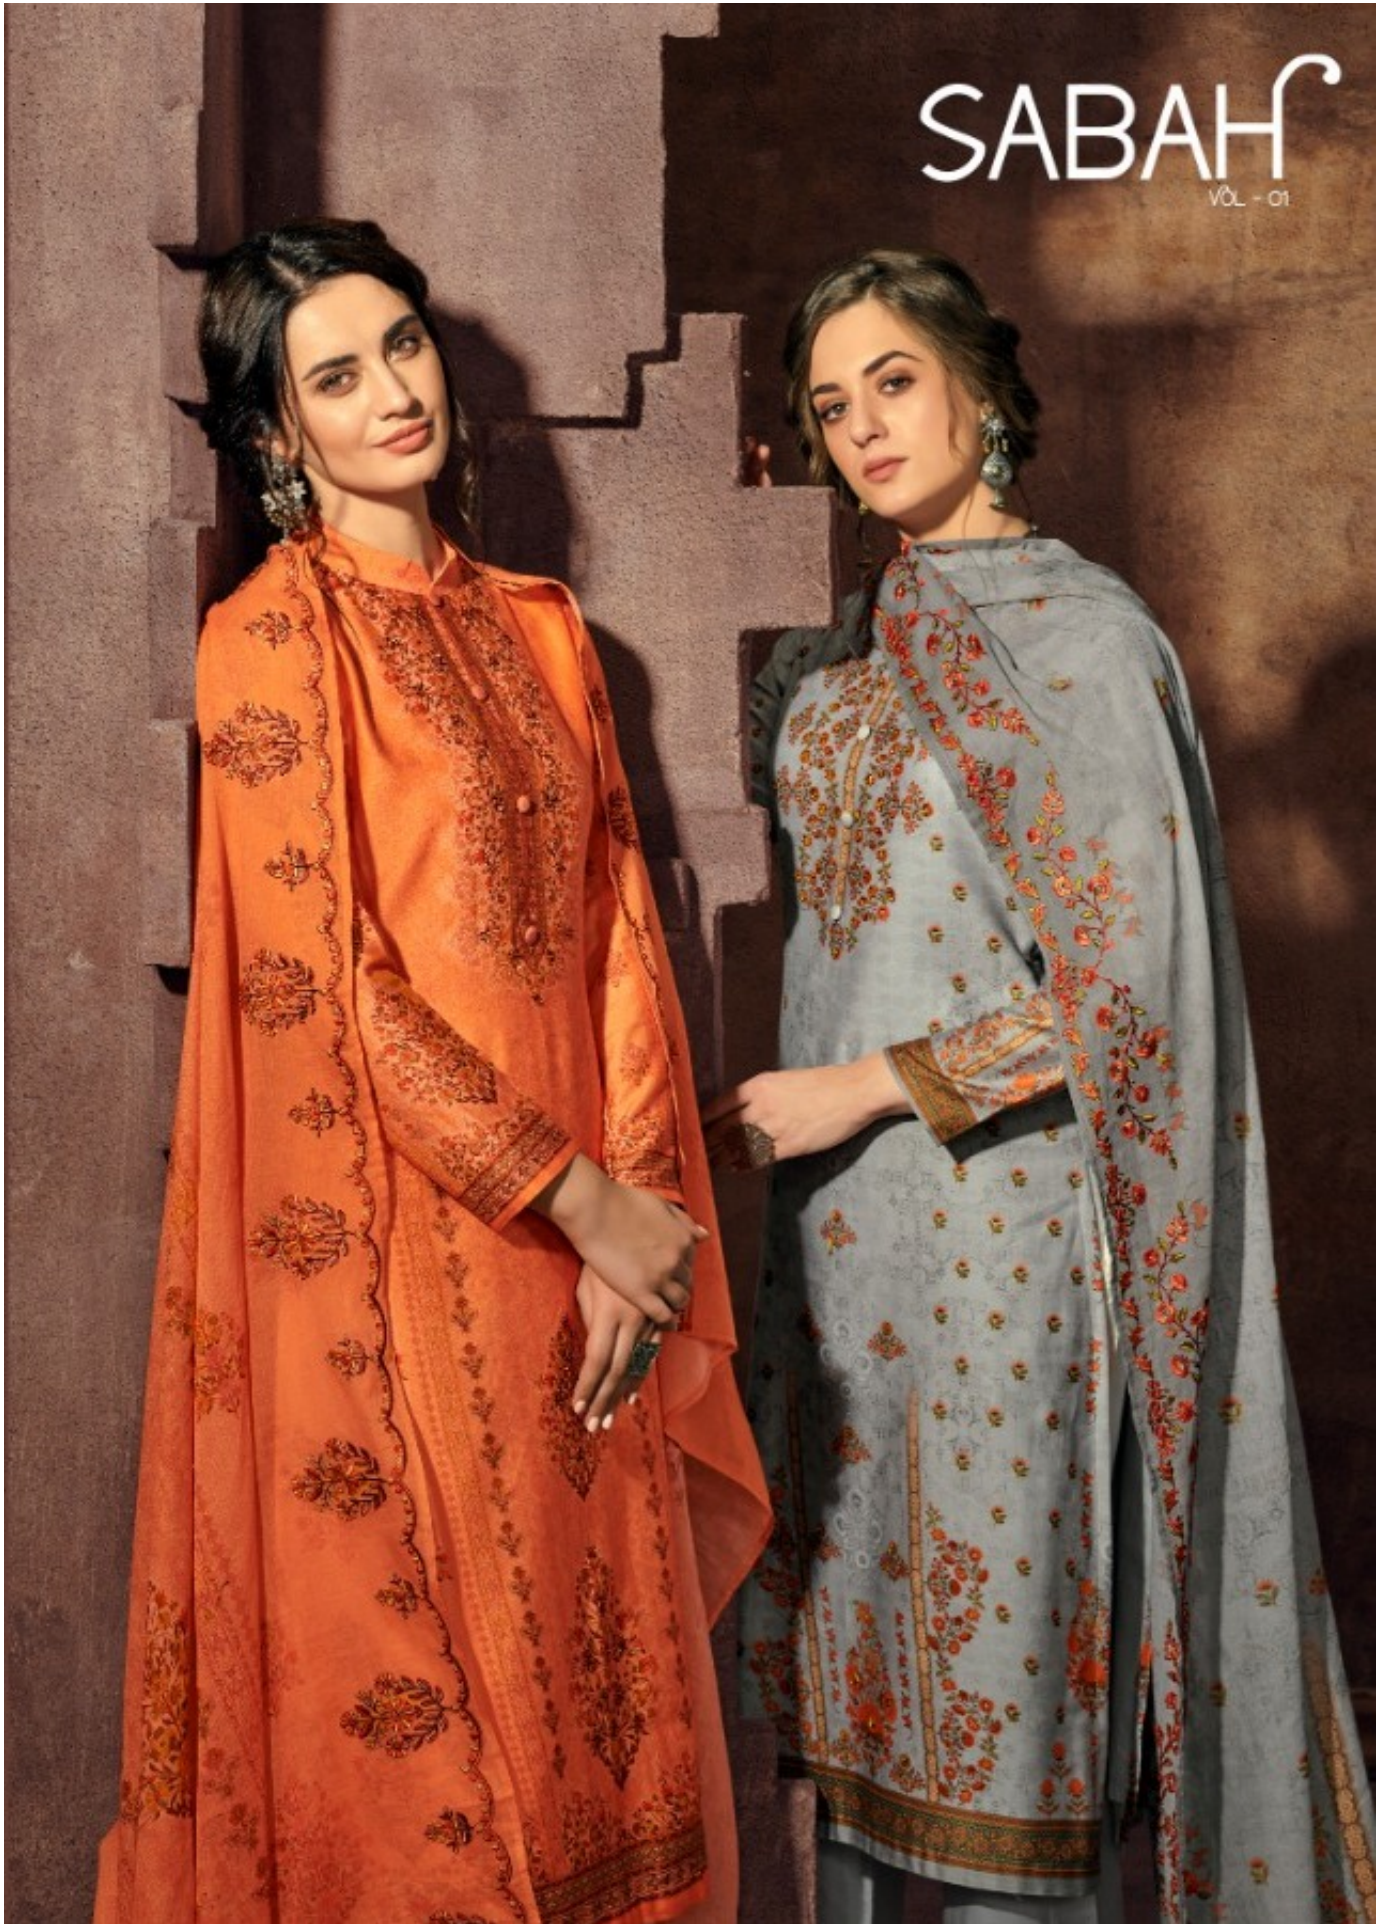

SABAH
VOL - 01

Design No.	Description	Rate
143	Jam Satin Digital Print top with Khatli work & Mal digital print dupatta with embroidery.	1595
144	Jam Satin Digital Print top with Khatli work & Mal digital print dupatta with embroidery.	1595
145	Jam Satin Digital Print top with Khatli work & Mal digital print dupatta with embroidery.	1595
146	Jam Satin Digital Print top with Khatli work & Mal digital print dupatta with embroidery.	1595
147	Jam Satin Digital Print top with Khatli work & Mal digital print dupatta with embroidery.	1595
148	Jam Satin Digital Print top with Khatli work & Mal digital print dupatta with embroidery.	1595
149	Jam Satin Digital Print top with Khatli work & Mal digital print dupatta with embroidery.	1595

(BOTTOM :- COTTON)

TOTAL SUITS: 7 FULL SET AMOUNT : 11165 AVG. AMOUNT 1595

SABAH
VOL - 01

New Season

KARMA
TRENDS PVT. LTD.

KARMA

147

New Season

143

144

145

146

147

148

149

KARMA