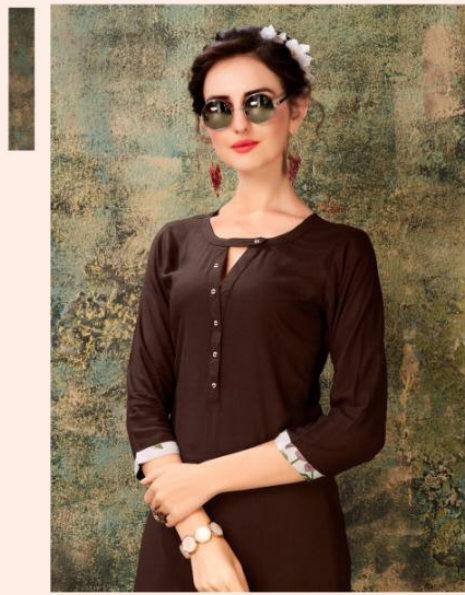

BALENO Vol. 7

Kurti with Palazzo

7006

Fabulous fashion timeless beauty

Power of style indain cross yellow dress

7007

BALENO Vol. 7

Kurti with Palazzo

The stylish range

7008

7001

7002

7005

7006

7003

7004