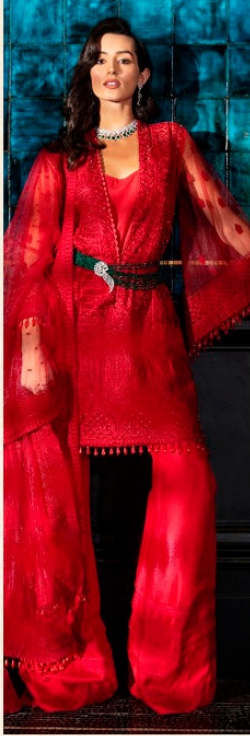

SOBIA NAZIR

  
**BONANZA**  
**1002**

  
BONANZA®

SOBIA NAZIR

  
**BONANZA**  
**SOBIA NAZIR**

D.NO.	TOP	DUPATTA	BOTTOM/INNER
1001	HEAVY BUTTERFLY NET WITH HEAVY EMBROIDERY WITH TASSEL	HEAVY BUTTERFLY NET WITH HEAVY EMBROIDERY	SANTOON
1002	HEAVY BUTTERFLY NET WITH HEAVY EMBROIDERY WITH TASSEL	HEAVY BUTTERFLY NET WITH HEAVY EMBROIDERY	SANTOON PES WORK
1003	HEAVY BUTTERFLY NET WITH HEAVY EMBROIDERY WITH TASSEL	HEAVY BUTTERFLY NET WITH HEAVY EMBROIDERY	SANTOON WITH WORK
1004	HEAVY BUTTERFLY NET WITH HEAVY EMBROIDERY WITH TASSEL	HEAVY BUTTERFLY NET WITH HEAVY EMBROIDERY	SANTOON WITH WORK PES WORK

**RATE;-1075 + G.S.T. {EXTRA}**

  
BONANZA

1003

SOBIA NAZIR

  
BONANZA

1001

1002

  
BONANZA