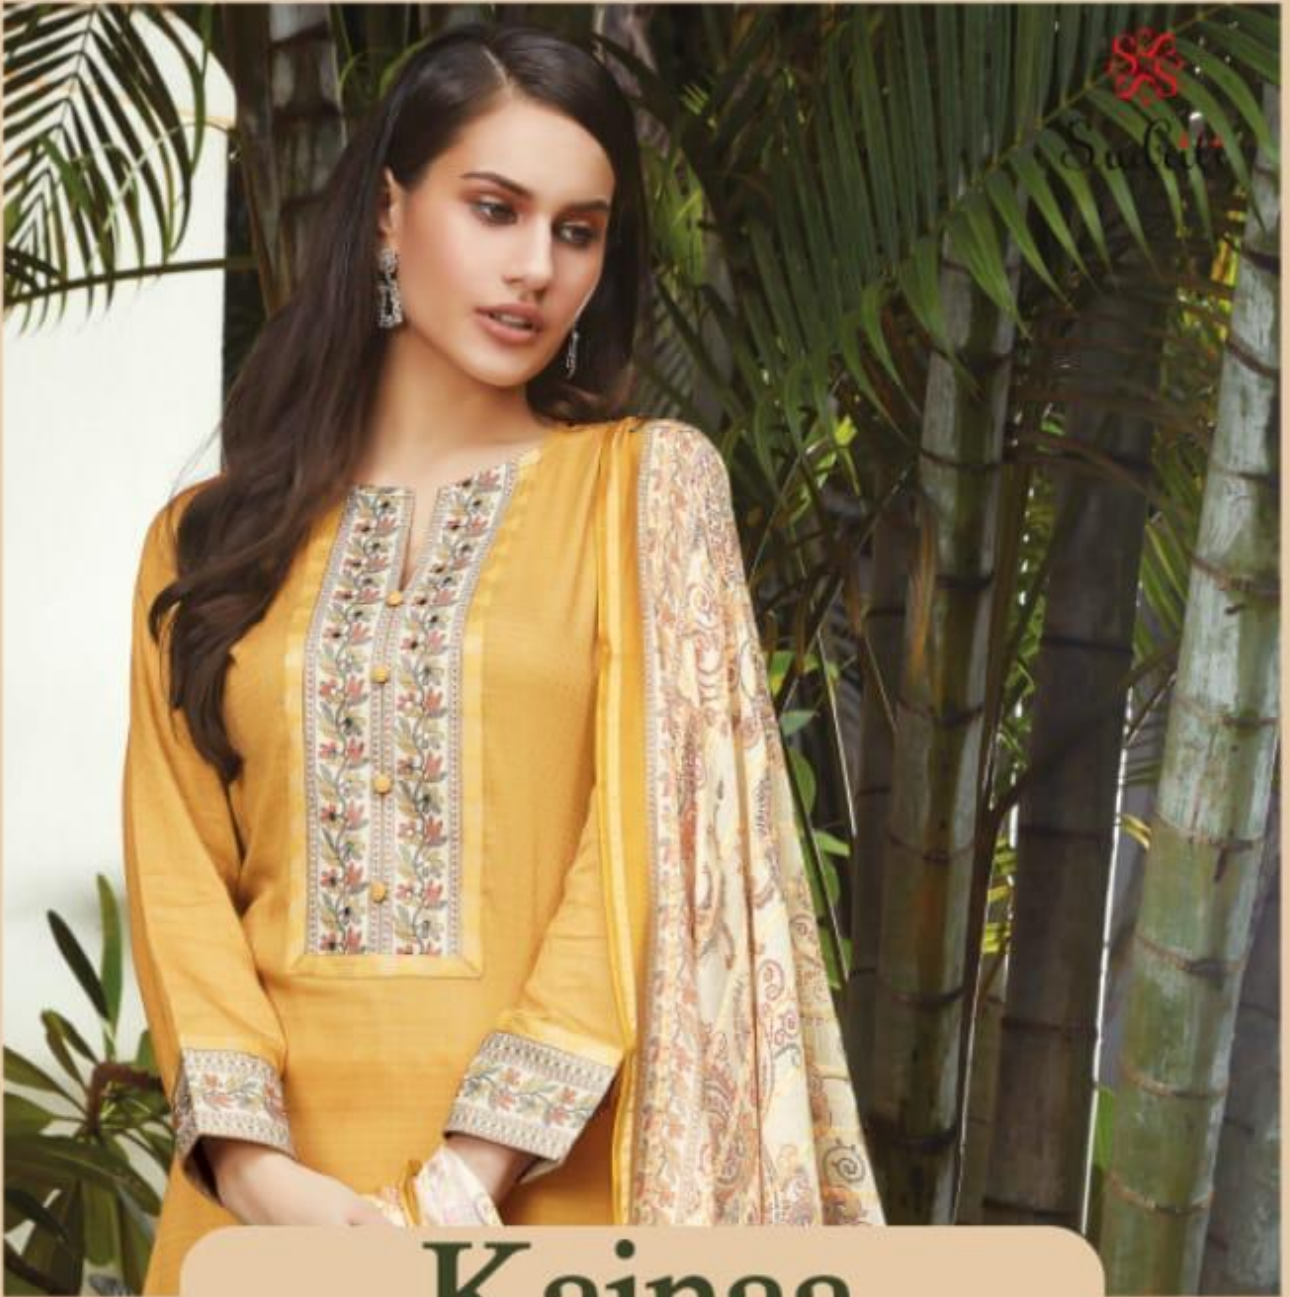

Suditi

Kainaa

Kainaa

H S N CODE - 5208

DESIGN NO	DESCRIPTION	RATE
887 - 810		1155/-
836 - 850	TOP - SATIN DYED WITH COTTON SATIN DIGITAL PRINTED	
840 - 890	SLEEV PATTI & NECK PATTI WITH HAND WORK	
865 - 826	BOTTOM - COTTON	
899 - 800	DUPATTA - FANCY ZARI DIGITAL PRINTED	
870 - 858		