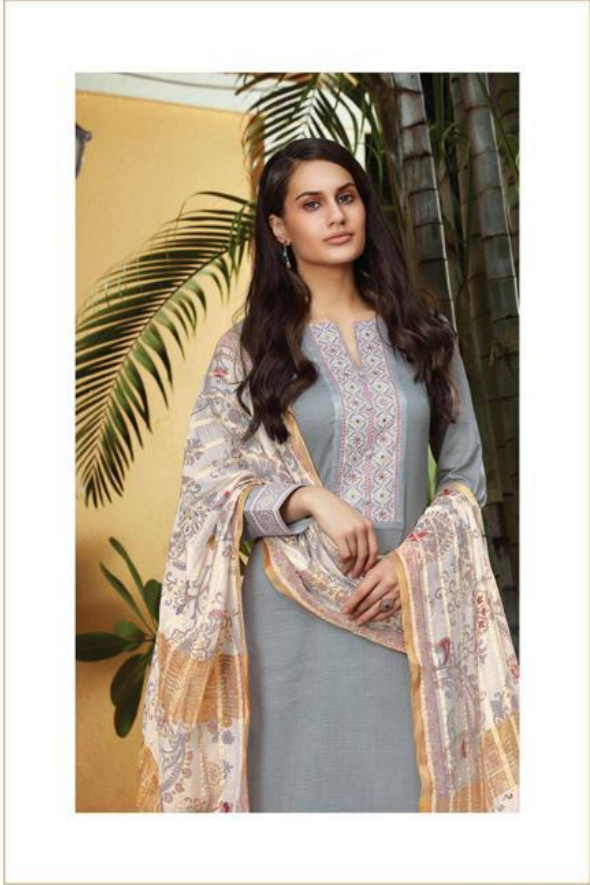

Design No. 390