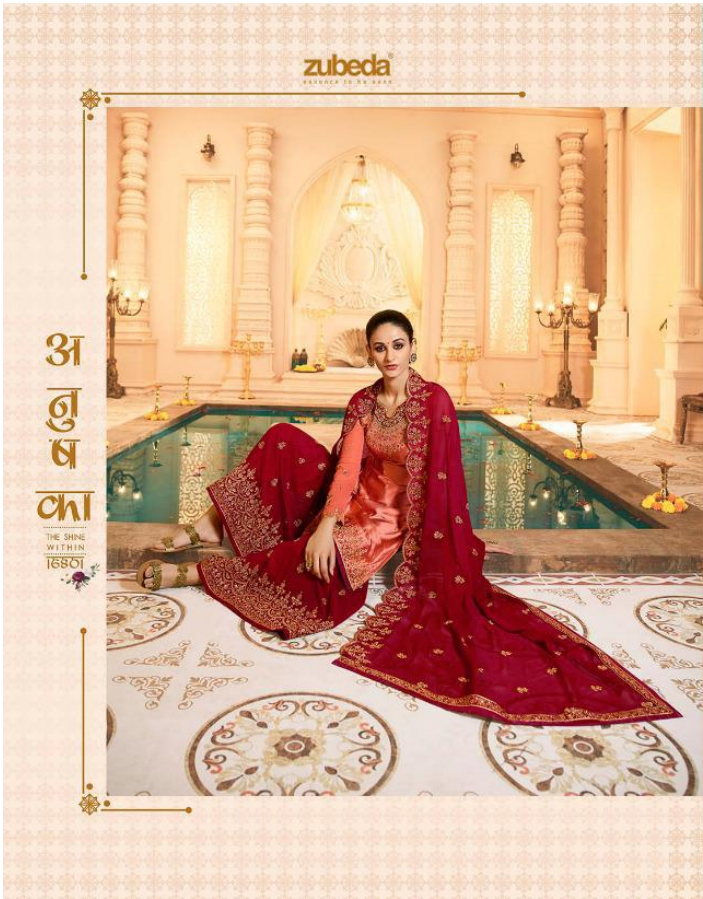

# राजि

THE ETERNALLY BRIGHT

**ROSHNI INTERNATIONAL PVT. LTD.**

**zubeda**<sup>®</sup>

**SUGANDHA**

**{Sharara}**

**Rate List of Catalogue**

<b>D.no.</b>	<b>Description</b>	<b>Rate (Per Pcs.)</b>
16801	TOP - Satin Gorgette with Embroidery work Dupatta - Gorgette with Embroidery work Sharara - Gorgette with Embroidery work Inner - Heavy Santoon	2095/-
16802	TOP - Satin Gorgette with Embroidery work Dupatta - Net with Embroidery work Sharara - Net with Embroidery work Inner - Heavy Santoon	2095/-
16803	TOP - Satin Gorgette with Embroidery work Dupatta - Net with Embroidery work Sharara - Net with Embroidery work Inner - Heavy Santoon	2095/-
16804	TOP - Satin Gorgette with Embroidery work Dupatta - Net with Embroidery work Sharara - Gorgette with Embroidery work Inner - Heavy Santoon	2095/-
16805	TOP - Satin Gorgette Dupatta - Gorgette with Embroidery work Sharara - Gorgette with Embroidery work Inner - Heavy Santoon	2095/-
16806	TOP - Satin Gorgette with Embroidery work Dupatta - Gorgette with Embroidery work Sharara - Gorgette with Embroidery work Inner - Heavy Santoon	2095/-

zubeda  
DESIGNER ISLAMIC FASHION

16801

16802

16803

16804

16805

16806

zubeda  
EXPERIENCE THE DIFFERENCE