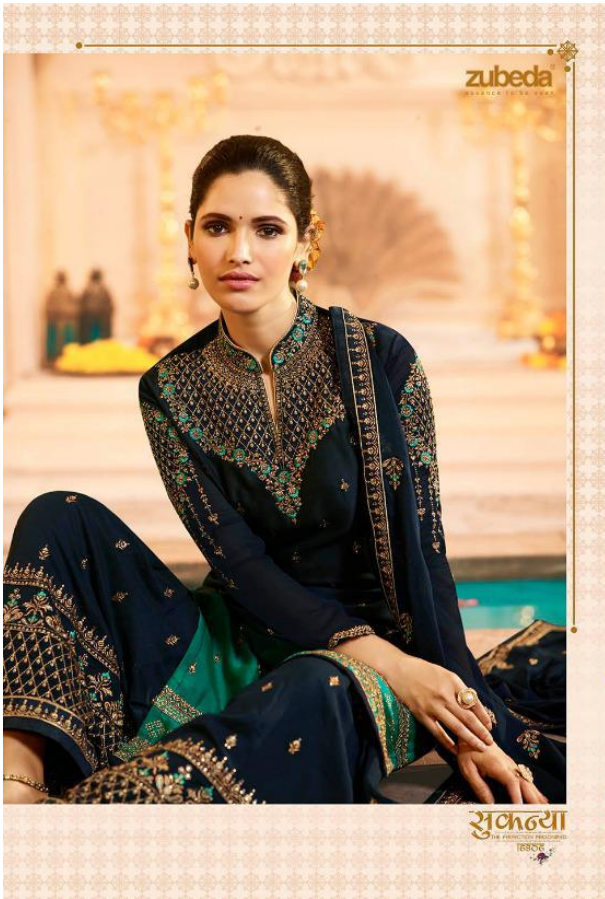

સુબેદા  
zubeda  
EXTENDED TO 90 MIN  
**રાજની**  
THE ETERNALLY BRIGHT

zubeda

माहि  
का

ESSENCE  
OF INDIA  
DESIGN

zubeda  
EXPERIENCE THE DIFFERENCE

# राजि

THE ETERNALLY BRIGHT

**ROSHNI INTERNATIONAL PVT. LTD.**

**zubeda**<sup>®</sup>

**SUGANDHA**

**{Sharara}**

**Rate List of Catalogue**

<b>D.no.</b>	<b>Description</b>	<b>Rate (Per Pcs.)</b>
16801	TOP - Satin Gorgette with Embroidery work Dupatta - Gorgette with Embroidery work Sharara - Gorgette with Embroidery work Inner - Heavy Santoon	2095/-
16802	TOP - Satin Gorgette with Embroidery work Dupatta - Net with Embroidery work Sharara - Net with Embroidery work Inner - Heavy Santoon	2095/-
16803	TOP - Satin Gorgette with Embroidery work Dupatta - Net with Embroidery work Sharara - Net with Embroidery work Inner - Heavy Santoon	2095/-
16804	TOP - Satin Gorgette with Embroidery work Dupatta - Net with Embroidery work Sharara - Gorgette with Embroidery work Inner - Heavy Santoon	2095/-
16805	TOP - Satin Gorgette Dupatta - Gorgette with Embroidery work Sharara - Gorgette with Embroidery work Inner - Heavy Santoon	2095/-
16806	TOP - Satin Gorgette with Embroidery work Dupatta - Gorgette with Embroidery work Sharara - Gorgette with Embroidery work Inner - Heavy Santoon	2095/-