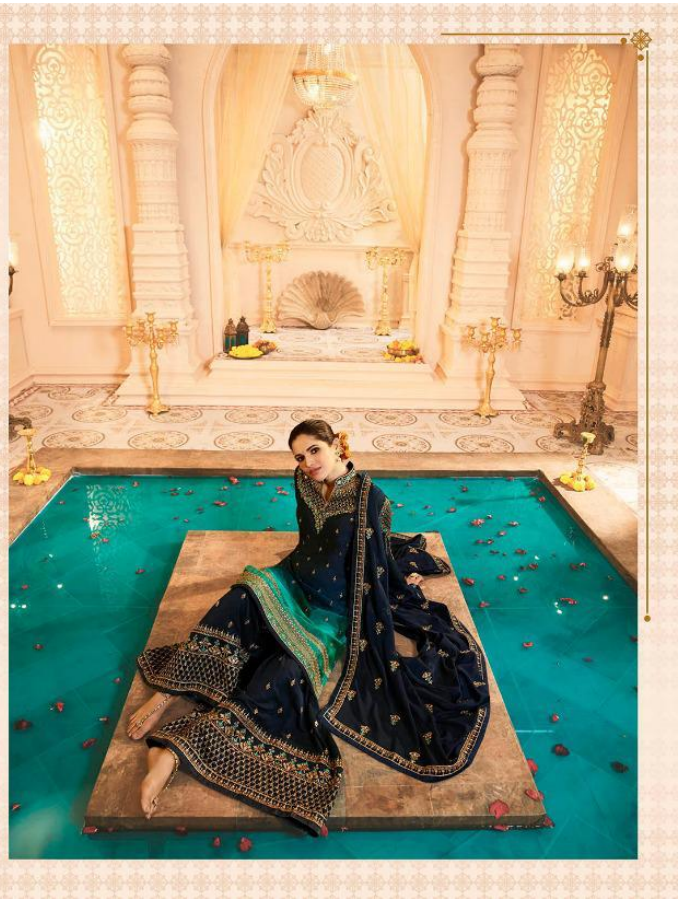

સુબેદા  
zubeda  
EXTENDED TO 90 MIN  
**રાજની**  
THE ETERNALLY BRIGHT

zubeda

माहि  
का

ESSENCE  
OF INDIA  
DESIGN

zubeda  
EXPERIENCE THE DIFFERENCE

# राजि

THE ETERNALLY BRIGHT

**ROSHNI INTERNATIONAL PVT. LTD.**

**zubeda**<sup>®</sup>

**SUGANDHA**

**{Sharara}**

**Rate List of Catalogue**

<b>D.no.</b>	<b>Description</b>	<b>Rate (Per Pcs.)</b>
16801	TOP - Satin Gorgette with Embroidery work Dupatta - Gorgette with Embroidery work Sharara - Gorgette with Embroidery work Inner - Heavy Santoon	2095/-
16802	TOP - Satin Gorgette with Embroidery work Dupatta - Net with Embroidery work Sharara - Net with Embroidery work Inner - Heavy Santoon	2095/-
16803	TOP - Satin Gorgette with Embroidery work Dupatta - Net with Embroidery work Sharara - Net with Embroidery work Inner - Heavy Santoon	2095/-
16804	TOP - Satin Gorgette with Embroidery work Dupatta - Net with Embroidery work Sharara - Gorgette with Embroidery work Inner - Heavy Santoon	2095/-
16805	TOP - Satin Gorgette Dupatta - Gorgette with Embroidery work Sharara - Gorgette with Embroidery work Inner - Heavy Santoon	2095/-
16806	TOP - Satin Gorgette with Embroidery work Dupatta - Gorgette with Embroidery work Sharara - Gorgette with Embroidery work Inner - Heavy Santoon	2095/-