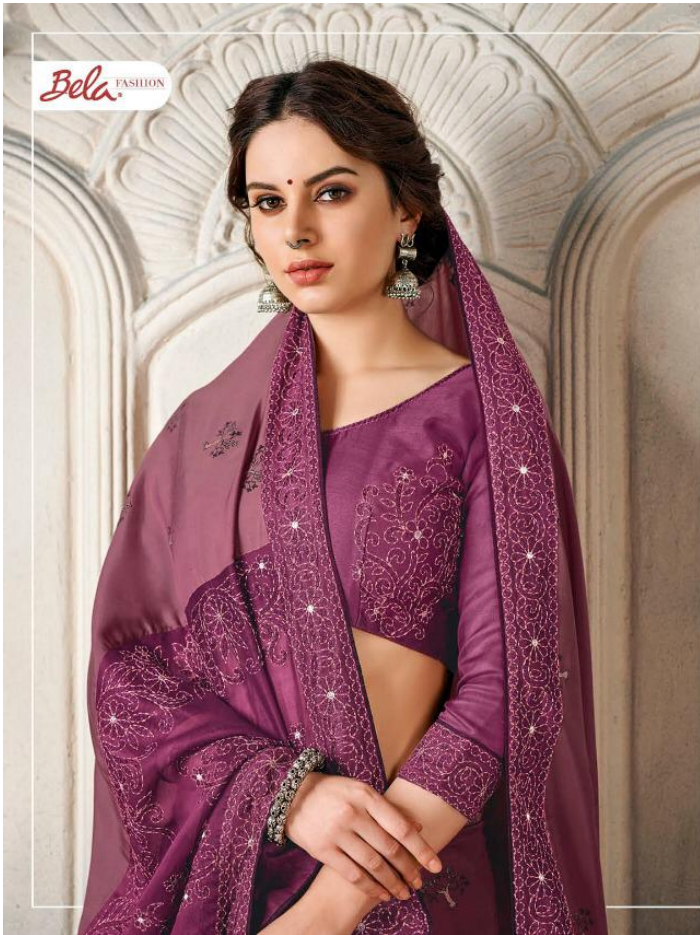

Bela FASHION

Senorita

Bela FASHION

Senorita

Bela FASHION

35005

Bela FASHION

35006

**BELA FASHION
FABRIC DETAIL**

Senorita

DESIGN NO.	SAREE	BLOUSE
35001B	Tussar Silk Foil print with Embroidery work	Silk with Embroidery work
35002B	Tussar Silk Foil print with Embroidery work	Silk with Embroidery work
35003B	Tussar Silk Foil print with Embroidery work	Silk with Embroidery work
35004B	Tussar Silk Foil print with Embroidery work	Silk with Embroidery work
35005B	Tussar Silk Foil print with Embroidery work	Silk with Embroidery work
35006B	Tussar Silk Foil print with Embroidery work	Silk with Embroidery work
35007B	Tussar Silk Foil print with Embroidery work	Silk with Embroidery work

Bela FASHION

Bela FASHION

Senorita

35002

Bela FASHION

35001

35002

35003

35004

35005

35006

35007

Bela FASHION

Senorita