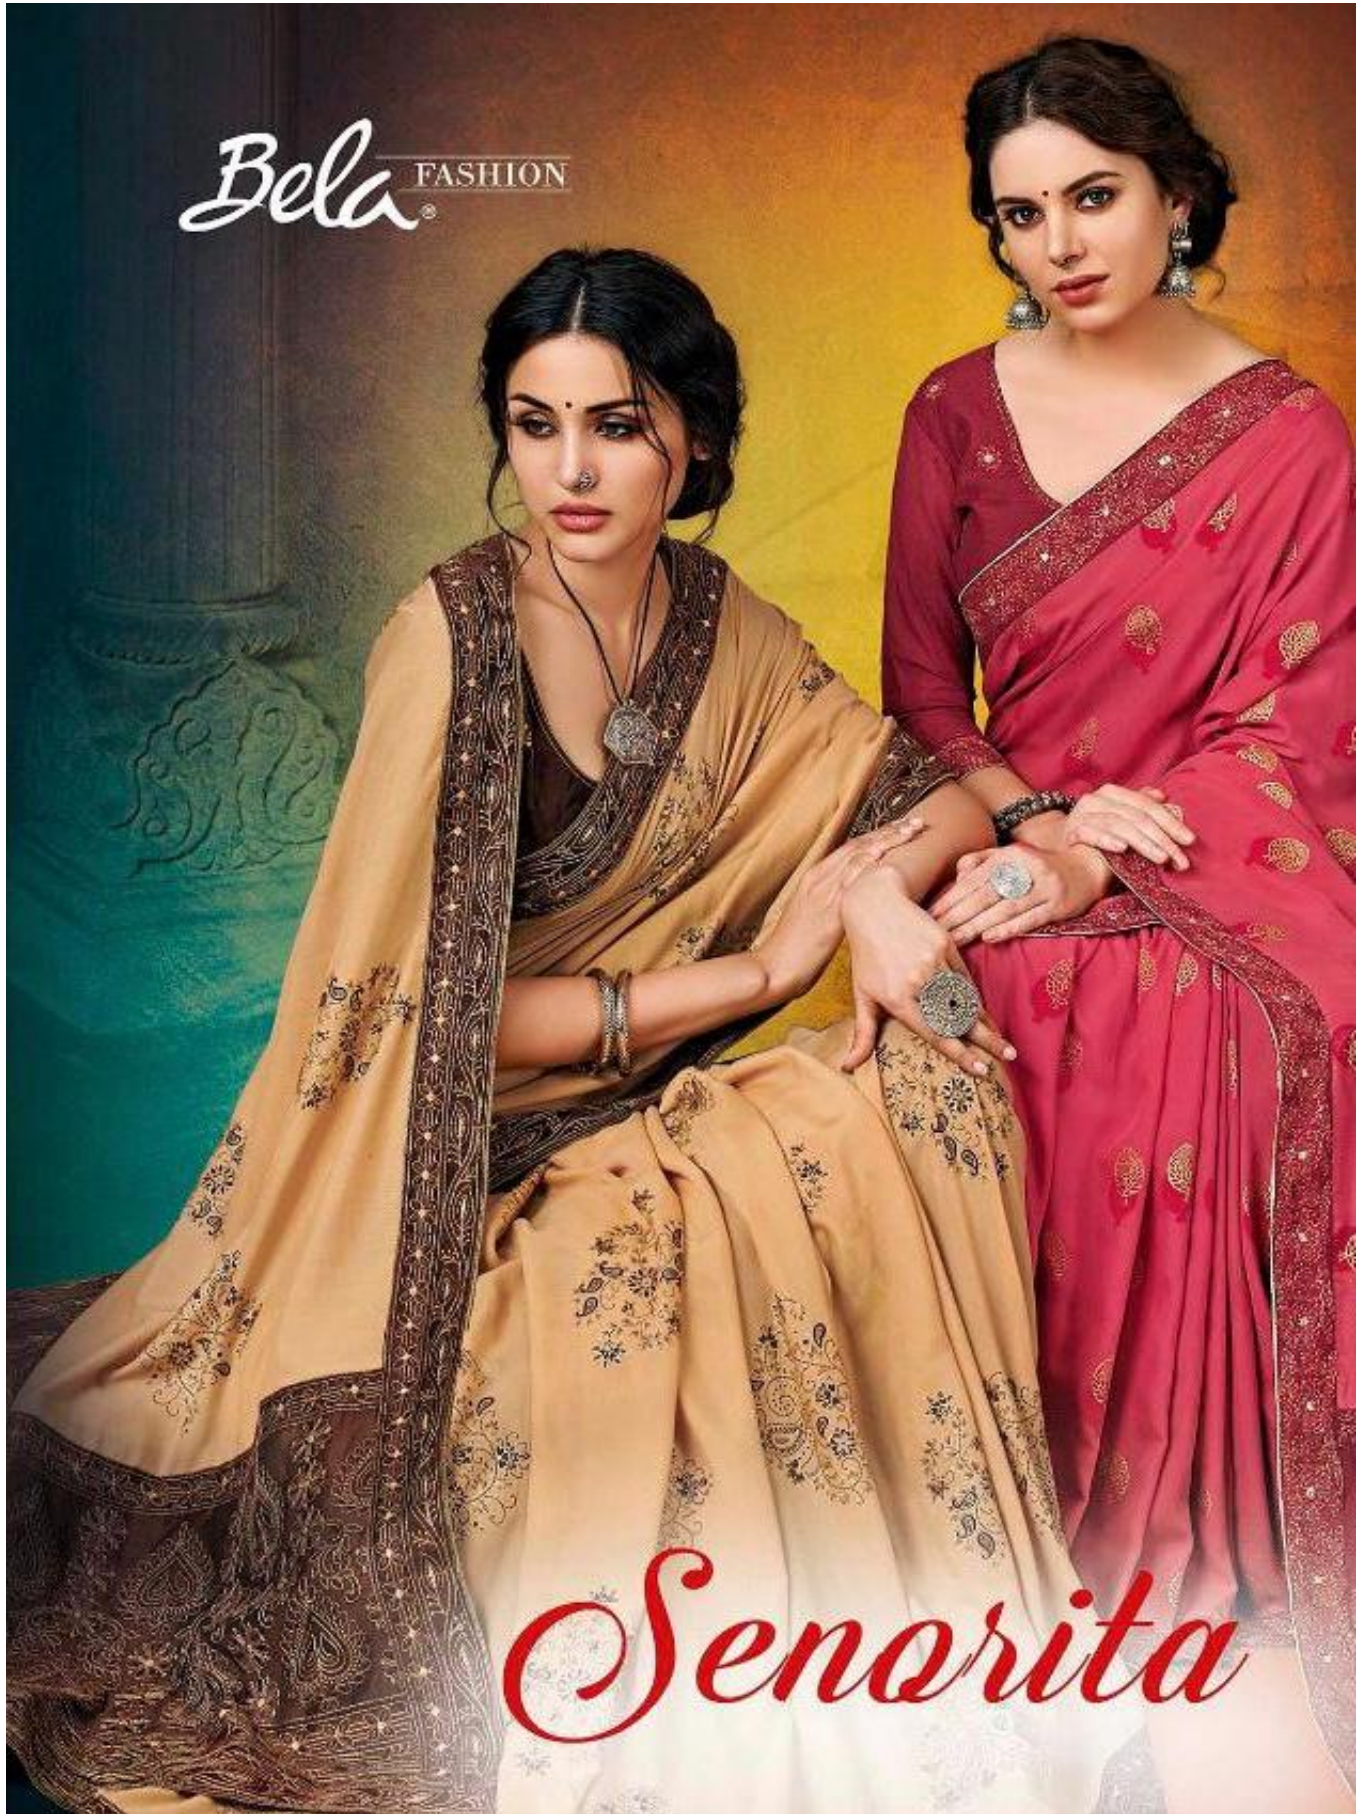

Bela FASHION

Senorita

Bela FASHION

Senorita

Bela FASHION

35005

Bela FASHION

35006

**BELA FASHION
FABRIC DETAIL**

Senorita

DESIGN NO.	SAREE	BLOUSE
35001B	Tussar Silk Foil print with Embroidery work	Silk with Embroidery work
35002B	Tussar Silk Foil print with Embroidery work	Silk with Embroidery work
35003B	Tussar Silk Foil print with Embroidery work	Silk with Embroidery work
35004B	Tussar Silk Foil print with Embroidery work	Silk with Embroidery work
35005B	Tussar Silk Foil print with Embroidery work	Silk with Embroidery work
35006B	Tussar Silk Foil print with Embroidery work	Silk with Embroidery work
35007B	Tussar Silk Foil print with Embroidery work	Silk with Embroidery work

Bela FASHION

Bela FASHION

Senorita

35002

Bela FASHION

35001

35002

35003

35004

35005

35006

35007

Bela FASHION

Senorita