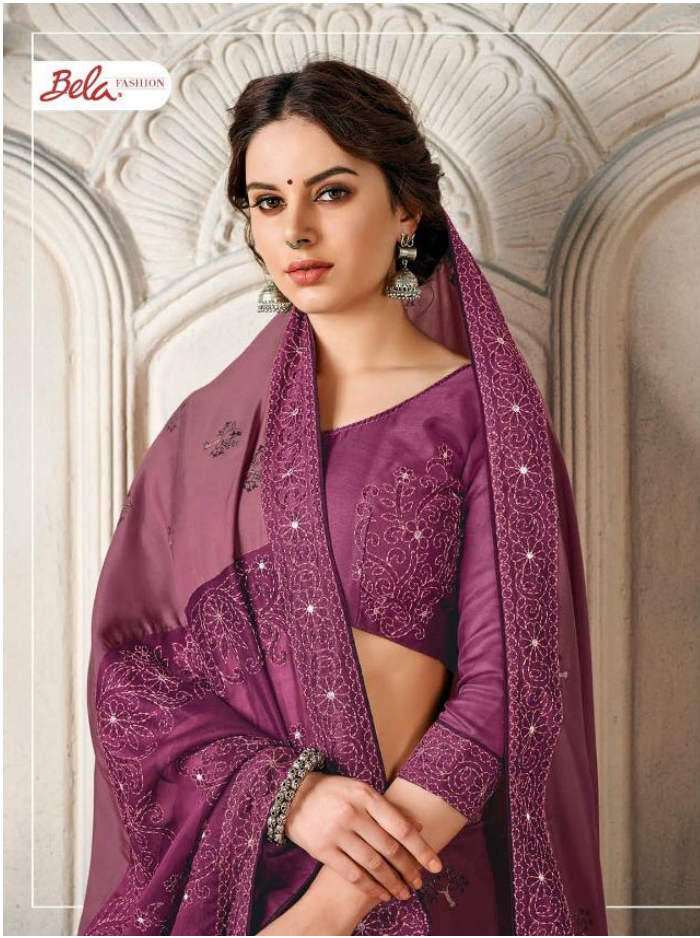

Bela FASHION

Senorita

Bela FASHION

Senorita

Bela FASHION

35005

Bela FASHION

35006

 SENORITA-35001B FABRIC DETAIL.PDF**BELA FASHION
FABRIC DETAIL***Senorita*

DESIGN NO.	SAREE	BLOUSE
35001B	Tussar Silk Foil print with Embroidery work	Silk with Embroidery work
35002B	Tussar Silk Foil print with Embroidery work	Silk with Embroidery work
35003B	Tussar Silk Foil print with Embroidery work	Silk with Embroidery work
35004B	Tussar Silk Foil print with Embroidery work	Silk with Embroidery work
35005B	Tussar Silk Foil print with Embroidery work	Silk with Embroidery work
35006B	Tussar Silk Foil print with Embroidery work	Silk with Embroidery work
35007B	Tussar Silk Foil print with Embroidery work	Silk with Embroidery work

Bela FASHION

35004

Bela FASHION

Senorita

35001

35002

35003

35004

35005

35006

35007

Bela FASHION

Senorita