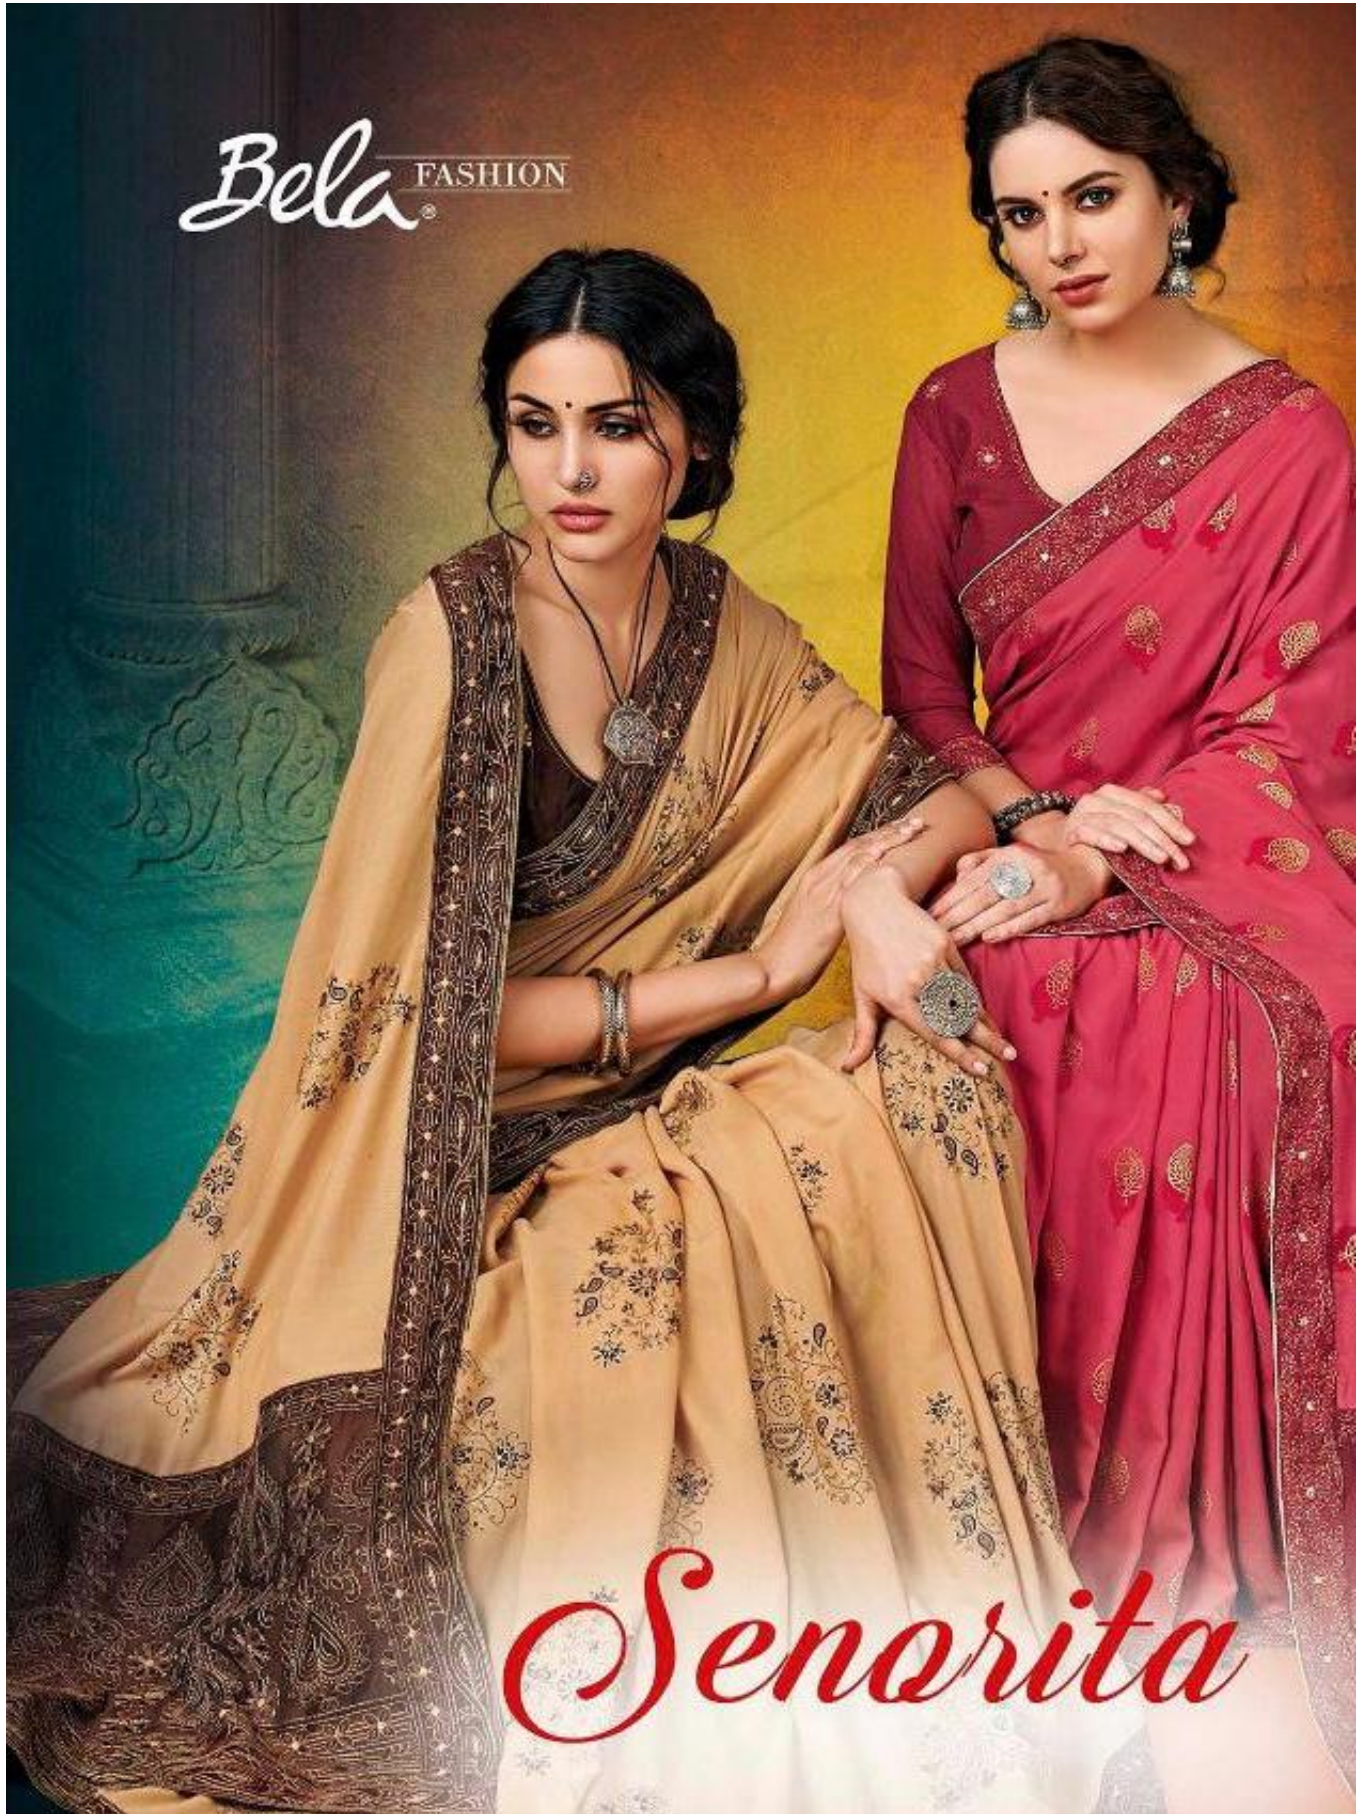

Bela FASHION

Senorita

Bela FASHION

Senorita

Bela FASHION

35005

Bela FASHION

35006

 SENORITA-35001B FABRIC DETAIL.PDF**BELA FASHION
FABRIC DETAIL***Senorita*

DESIGN NO.	SAREE	BLOUSE
35001B	Tussar Silk Foil print with Embroidery work	Silk with Embroidery work
35002B	Tussar Silk Foil print with Embroidery work	Silk with Embroidery work
35003B	Tussar Silk Foil print with Embroidery work	Silk with Embroidery work
35004B	Tussar Silk Foil print with Embroidery work	Silk with Embroidery work
35005B	Tussar Silk Foil print with Embroidery work	Silk with Embroidery work
35006B	Tussar Silk Foil print with Embroidery work	Silk with Embroidery work
35007B	Tussar Silk Foil print with Embroidery work	Silk with Embroidery work

Bela FASHION

35004

Bela FASHION

Senorita

35001

35002

35003

35004

35005

35006

35007

Bela FASHION

Senorita