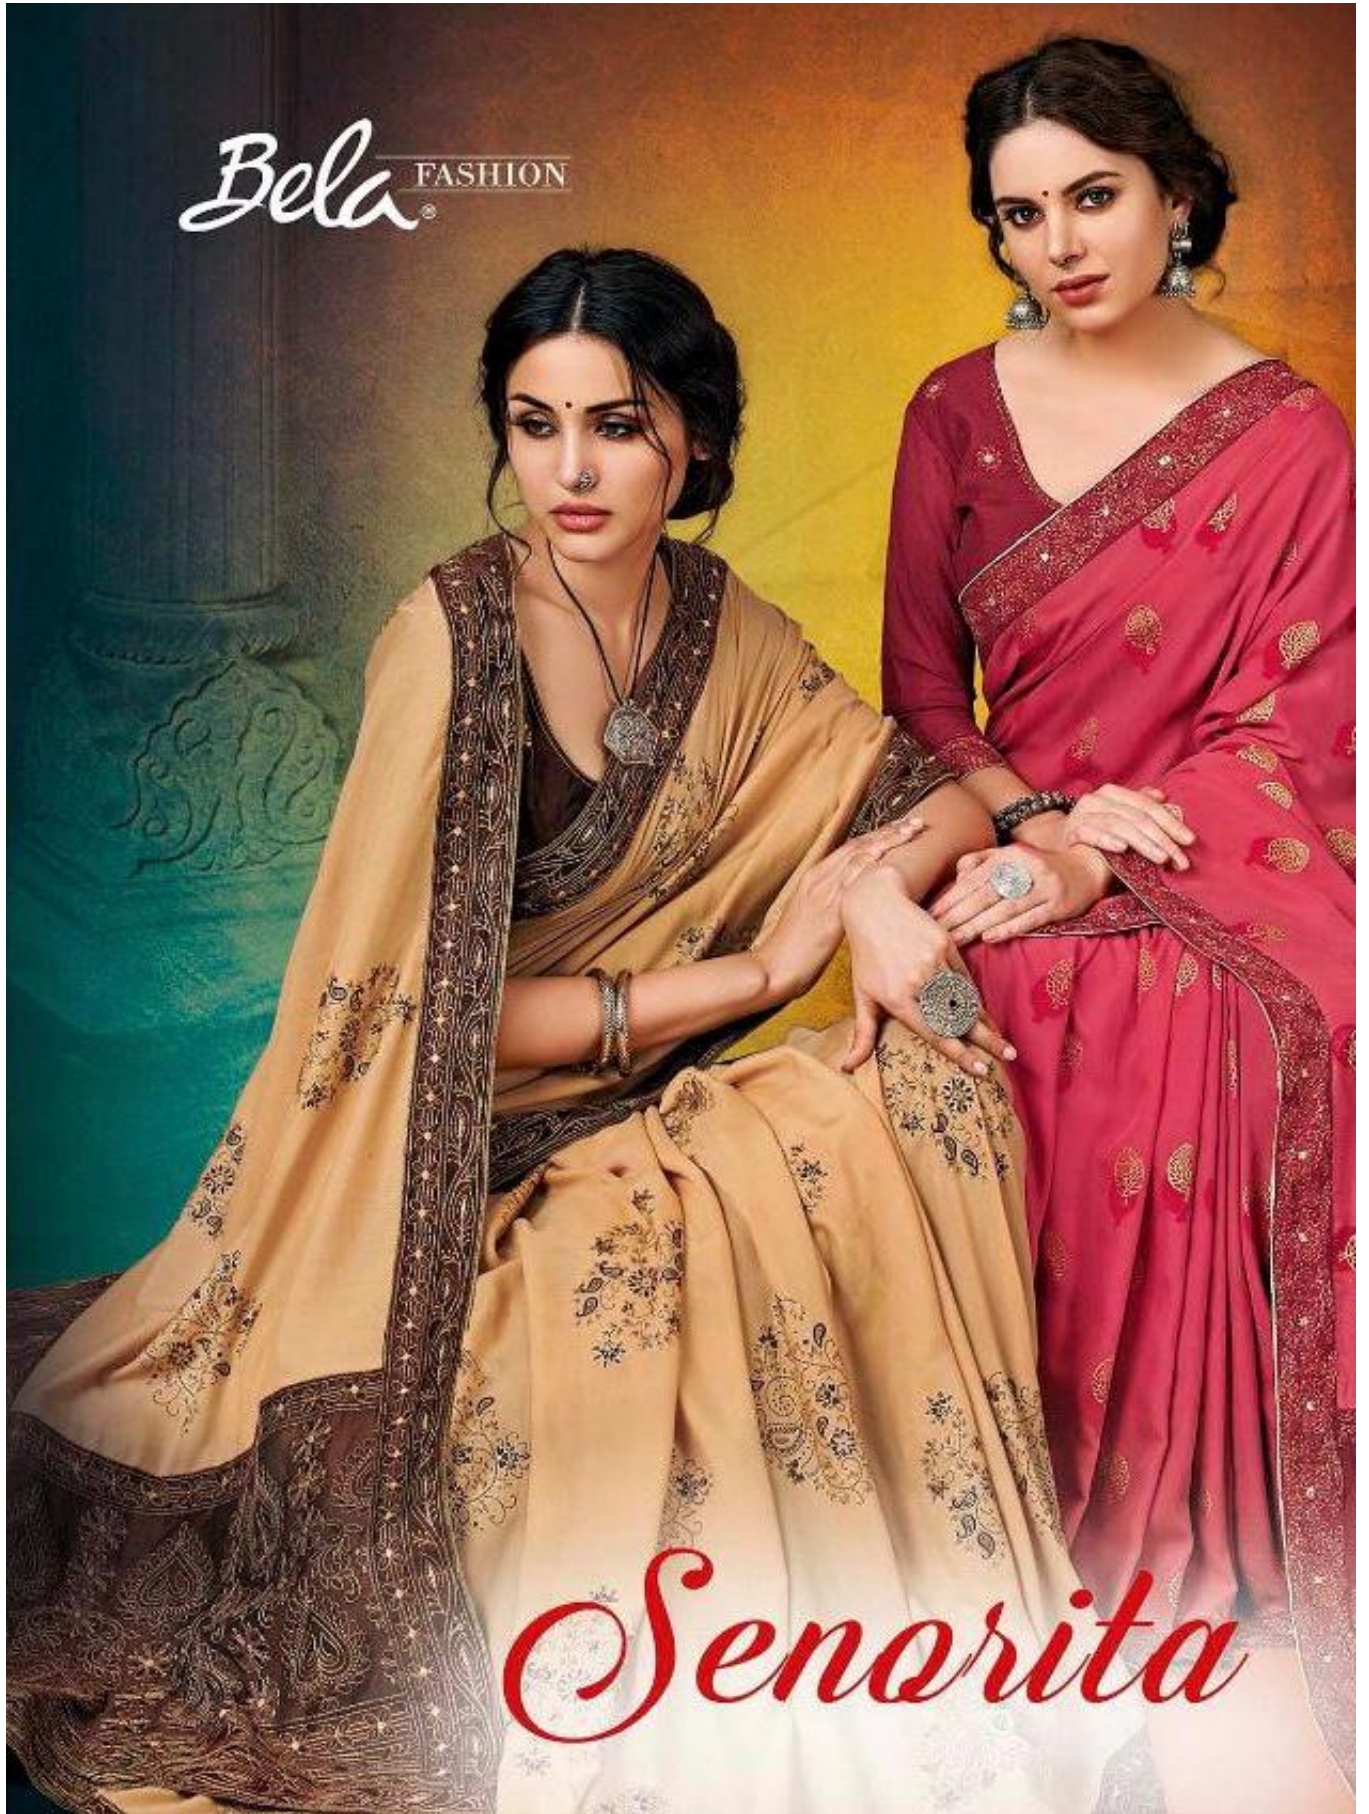

Bela FASHION

Senorita