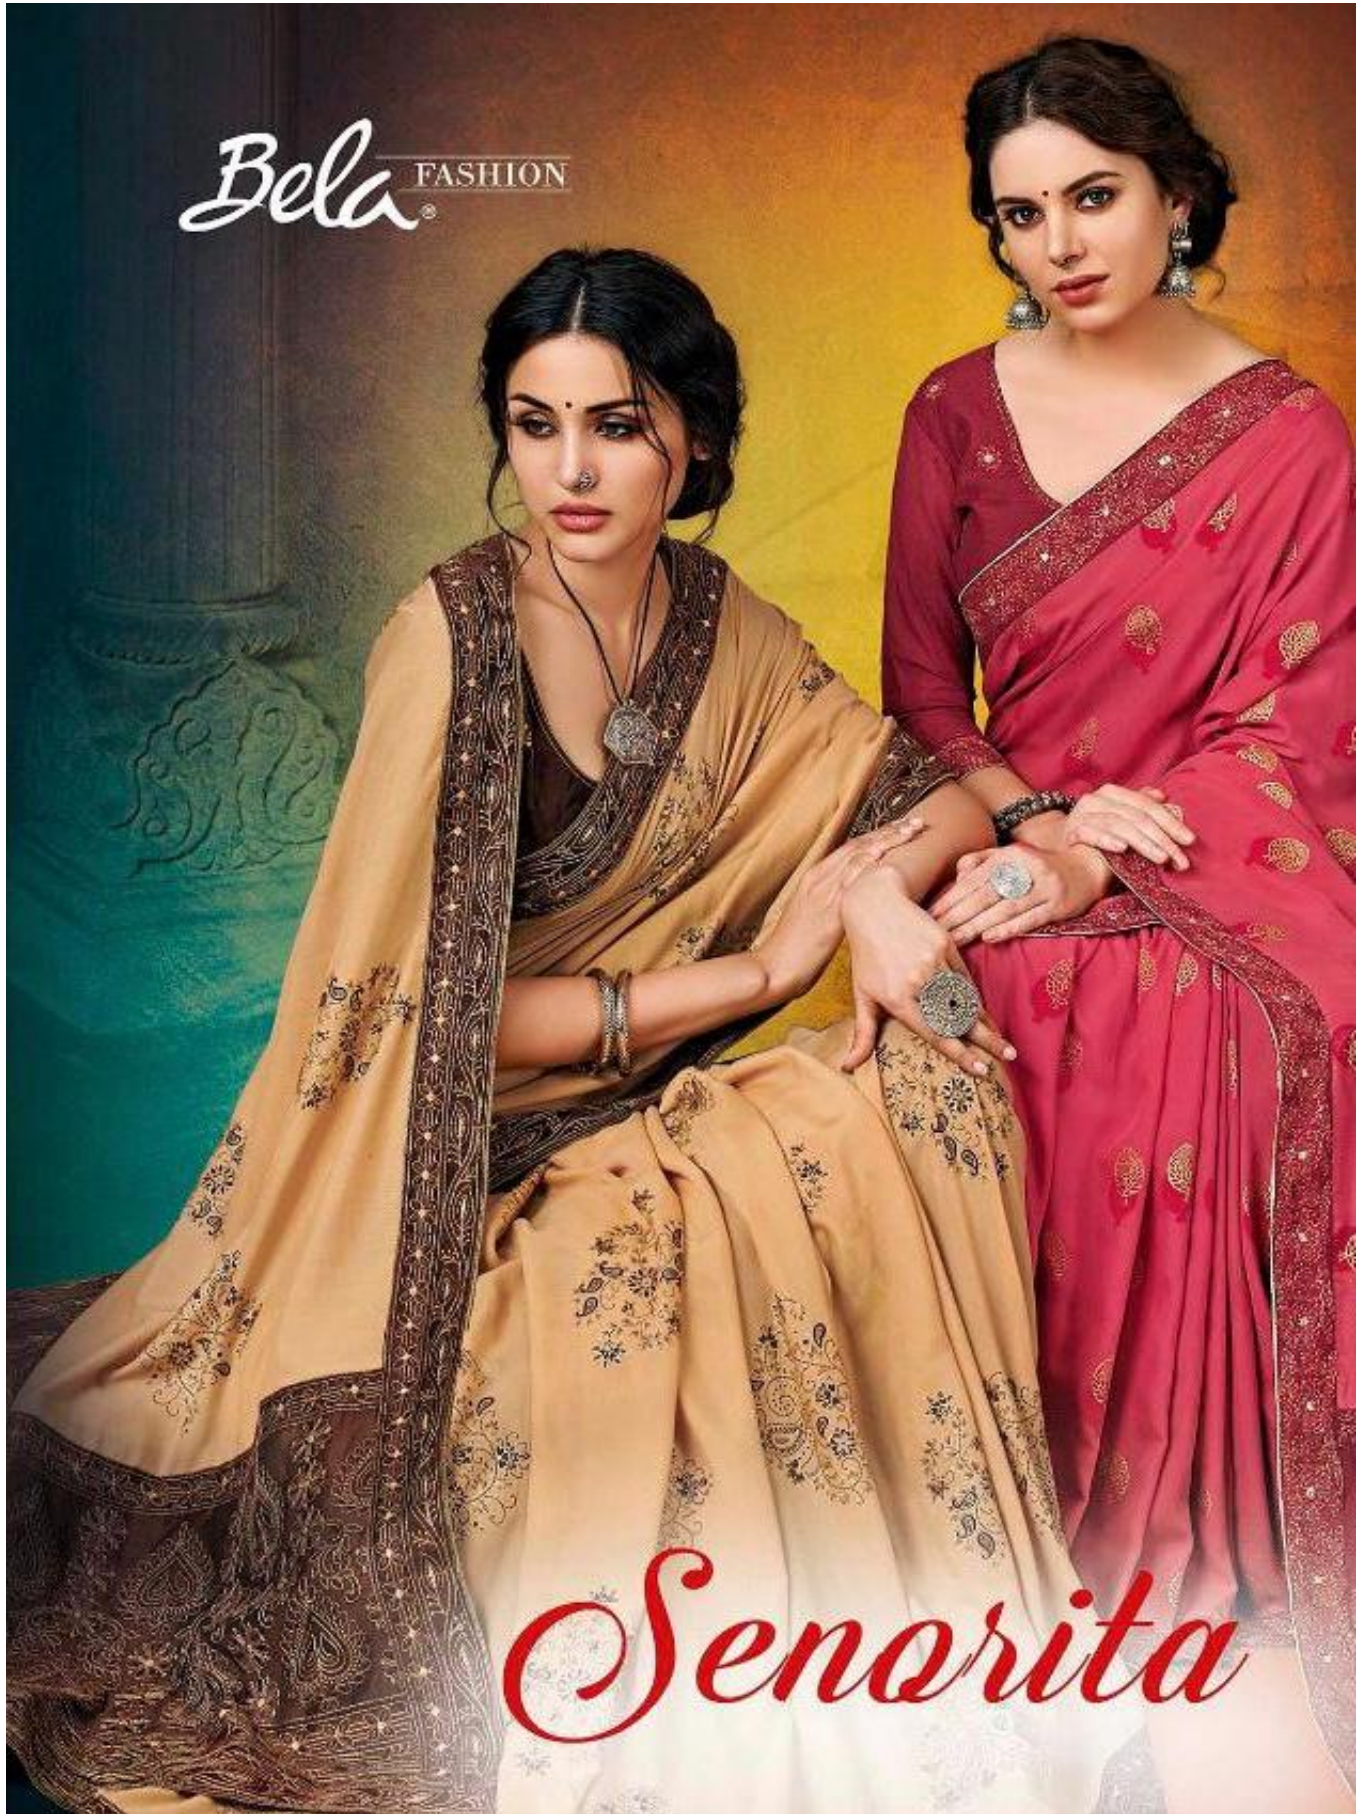

Bela FASHION

Senorita

Bela FASHION

Senorita

Bela FASHION

35005

Bela FASHION

35006

 SENORITA-35001B FABRIC DETAIL.PDF**BELA FASHION
FABRIC DETAIL***Senorita*

DESIGN NO.	SAREE	BLOUSE
35001B	Tussar Silk Foil print with Embroidery work	Silk with Embroidery work
35002B	Tussar Silk Foil print with Embroidery work	Silk with Embroidery work
35003B	Tussar Silk Foil print with Embroidery work	Silk with Embroidery work
35004B	Tussar Silk Foil print with Embroidery work	Silk with Embroidery work
35005B	Tussar Silk Foil print with Embroidery work	Silk with Embroidery work
35006B	Tussar Silk Foil print with Embroidery work	Silk with Embroidery work
35007B	Tussar Silk Foil print with Embroidery work	Silk with Embroidery work

Bela FASHION

35004

Bela FASHION

Senorita

35001

35002

35003

35004