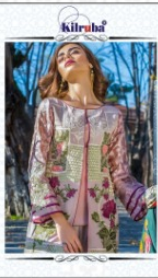

D.NO.7001

Kilruba®

Jannat Afreen