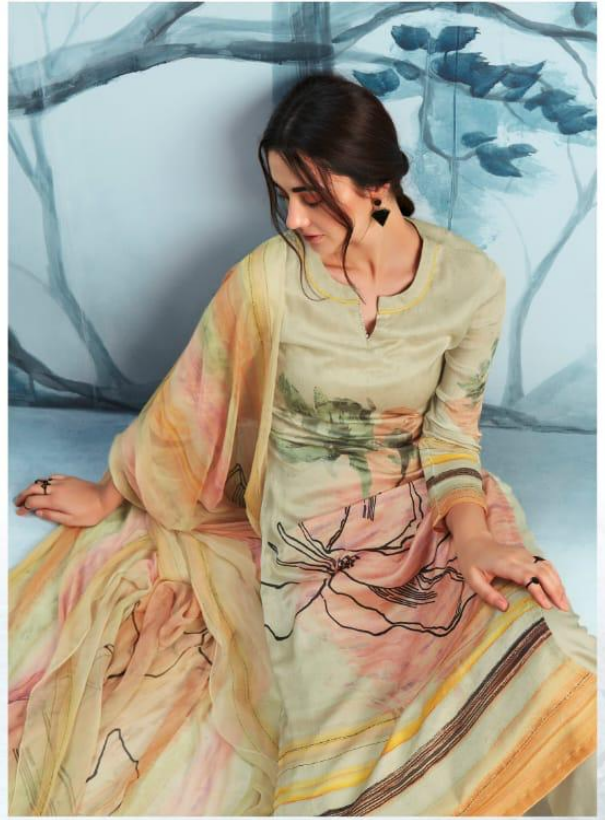

Ganga™

Watercolor
FLOWER

7925

Ganga®

7926

Ganga™

Watercolor
FLOWER

7927

7928

7929

7924

7925

7926

Ganga®

WATERCOLOR FLOWER – DESIGNER SALWAR SUITS

DESIGN NO.	CATALOG NAME	DESCRIPTION	PRICE
7921	WATERCOLOR FLOWER	Pure Silk Printed With Sarvoski Work & Extra Sleeves	2375/-
7922	WATERCOLOR FLOWER	Pure Silk Printed With Sarvoski Work & Extra Sleeves	2375/-
7923	WATERCOLOR FLOWER	Pure Silk Printed With Sarvoski Work & Extra Sleeves	2375/-
7924	WATERCOLOR FLOWER	Pure Silk Printed With Sarvoski Work & Extra Sleeves	2375/-
7925	WATERCOLOR FLOWER	Pure Silk Printed With Sarvoski Work & Extra Sleeves	2375/-
7926	WATERCOLOR FLOWER	Pure Silk Printed With Sarvoski Work & Extra Sleeves	2375/-
7927	WATERCOLOR FLOWER	Pure Silk Printed With Sarvoski Work & Extra Sleeves	2375/-
7928	WATERCOLOR FLOWER	Pure Silk Printed With Sarvoski Work & Extra Sleeves	2375/-
7929	WATERCOLOR FLOWER	Pure Silk Printed With Sarvoski Work & Extra Sleeves	2375/-