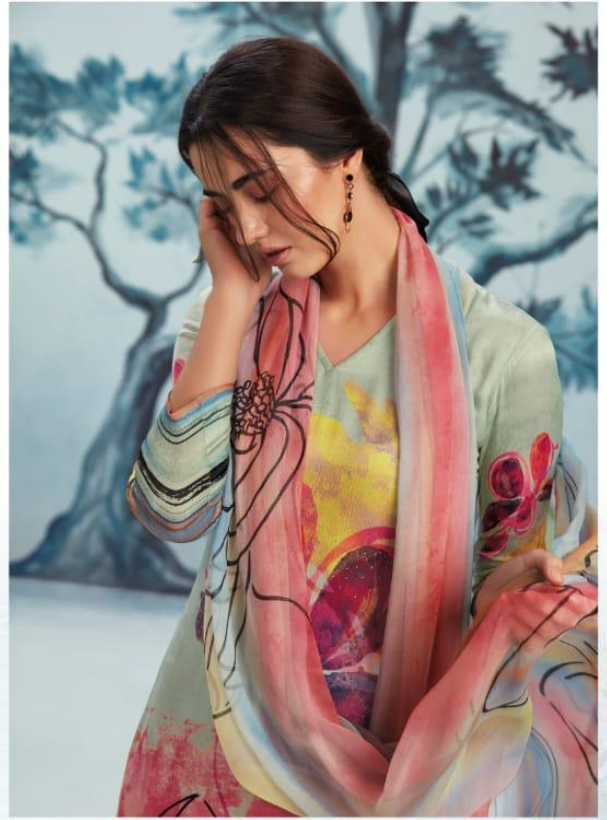

Ganga™

Watercolor
FLOWER

7925

Ganga®

7926

Ganga™

Watercolor
FLOWER

7927

7928

7929

7924

7925

7926

Ganga®

WATERCOLOR FLOWER – DESIGNER SALWAR SUITS

DESIGN NO.	CATALOG NAME	DESCRIPTION	PRICE
7921	WATERCOLOR FLOWER	Pure Silk Printed With Sarvoski Work & Extra Sleeves	2375/-
7922	WATERCOLOR FLOWER	Pure Silk Printed With Sarvoski Work & Extra Sleeves	2375/-
7923	WATERCOLOR FLOWER	Pure Silk Printed With Sarvoski Work & Extra Sleeves	2375/-
7924	WATERCOLOR FLOWER	Pure Silk Printed With Sarvoski Work & Extra Sleeves	2375/-
7925	WATERCOLOR FLOWER	Pure Silk Printed With Sarvoski Work & Extra Sleeves	2375/-
7926	WATERCOLOR FLOWER	Pure Silk Printed With Sarvoski Work & Extra Sleeves	2375/-
7927	WATERCOLOR FLOWER	Pure Silk Printed With Sarvoski Work & Extra Sleeves	2375/-
7928	WATERCOLOR FLOWER	Pure Silk Printed With Sarvoski Work & Extra Sleeves	2375/-
7929	WATERCOLOR FLOWER	Pure Silk Printed With Sarvoski Work & Extra Sleeves	2375/-