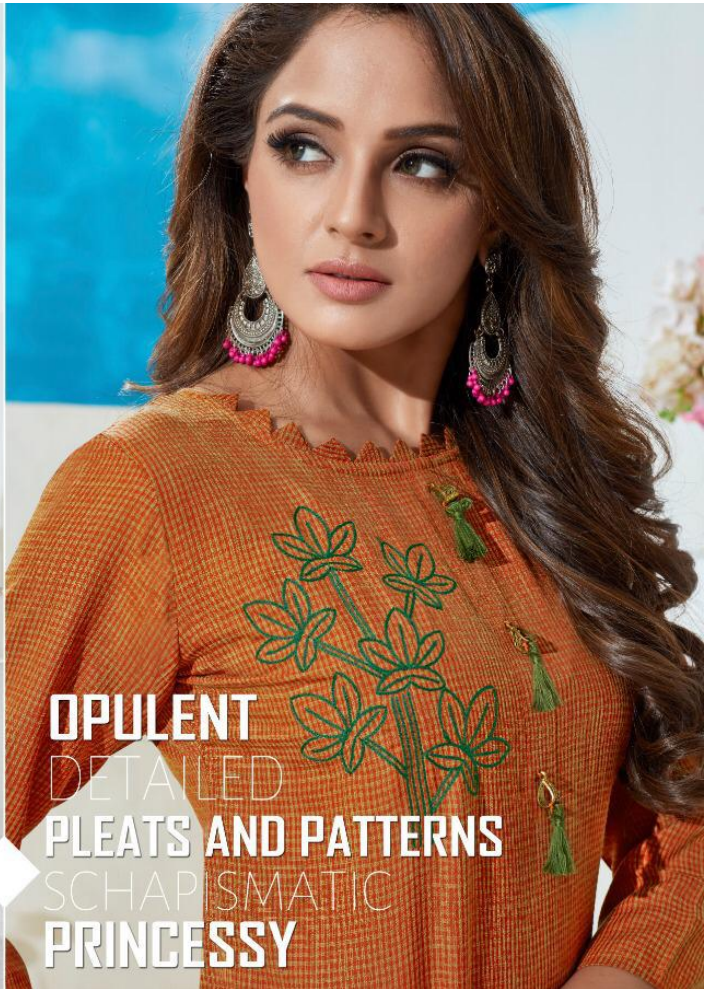

CLASSIC BEAUTY

TANT ALIZING
MAGICAL
MET ALLIC
GILDED
LADY LIKE

1002

POONAM
DESIGNZ

GEOMETRIC
SILVER
GLAMOUR
GLITTERING
STATEMENT

1003

CLASSIC BEAUTY

CLASSIC BEAUTY

FABRICS DETAILS

TOP :- HEAVY DOBBY RAYON WITH DESIGNER EMBROIDERY WORK.

QTY.: 6

LENGTH.: 46

SIZE.: S,M,L,XL,XXL,3XL,4XL & 5XL.

Manufactured & Marketing by
Smit Creation

POONAM
DESIGNER

1001

OPULENT
DETAILED
PLEATS AND PATTERNS
SCHAPISMATIC
PRINCESSY

SUBTLE
ASYMMETRY
PASTEL
ALLURING
CRYSTALLINE

POONAM
DESIGNER

1004

COPPER
STYLISH
INTRIGUING
BOLD
TEXTURED
1005

CLASSIC BEAUTY

POONAM
DESIGNER

1001

1002

1003

CLASSIC BEAUTY

SIZE : S, M, L, XL, XXL, 3XL, 4XL & 5XL

1004

1005

1006