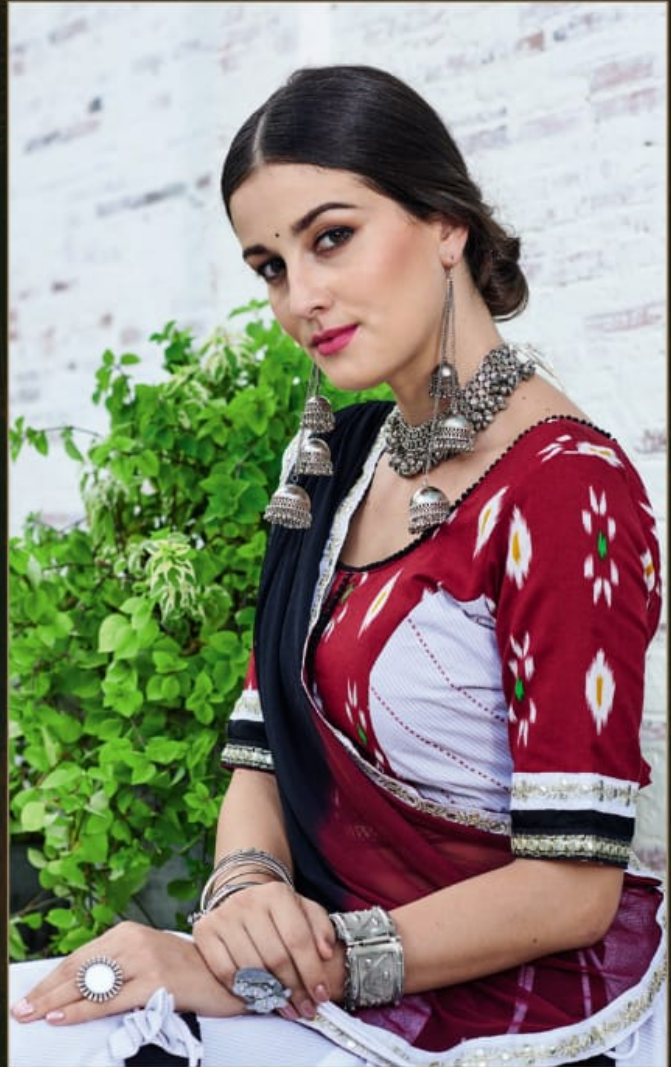

KHANTIL®

*This
beautiful
Creation*