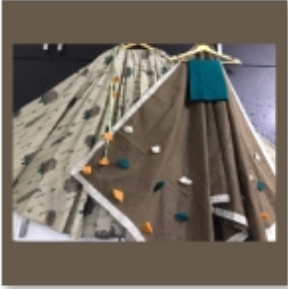

Navratri special Vol-30

**pista with dark green
dupatta ✨**

Navratri special Vol-30

C GREEN

DARK GREEN

DARK PINK

DARK YELLOW

DUSTY GRAY

GREEN

L PINK

L YELLOW

LIGHT WHITE

MULTI

PINK

RED

SKY BLUE