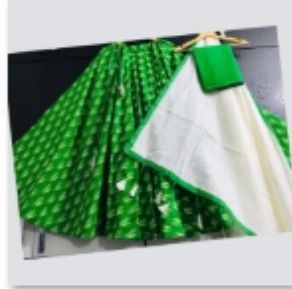

Navratri special Vol-30

**pista with dark green
dupatta ✨**

Navratri special Vol-30

C GREEN

DARK GREEN

DARK PINK

DARK YELLOW

DUSTY GRAY

GREEN

L PINK

L YELLOW

LIGHT WHITE

MULTI

PINK

RED

SKY BLUE