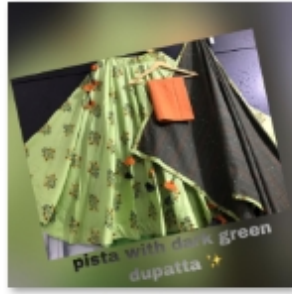

Navratri special Vol-30

**pista with dark green
dupatta ✨**

Navratri special Vol-30

C GREEN

DARK GREEN

DARK PINK

DARK YELLOW

DUSTY GRAY

GREEN

L PINK

L YELLOW

LIGHT WHITE

MULTI

PINK

RED

SKY BLUE