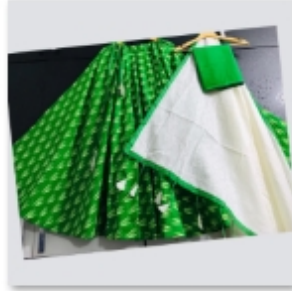

Navratri special Vol-30

**pista with dark green
dupatta ✨**

Navratri special Vol-30

C GREEN

DARK GREEN

DARK PINK

DARK YELLOW

DUSTY GRAY

GREEN

L PINK

L YELLOW

LIGHT WHITE

MULTI

PINK

RED

SKY BLUE