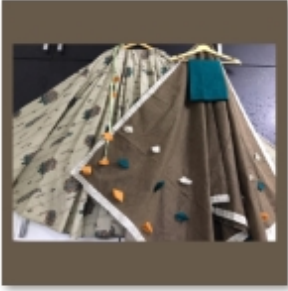

Navratri special Vol-30

**pista with dark green
dupatta ✨**

Navratri special Vol-30

C GREEN

DARK GREEN

DARK PINK

DARK YELLOW

DUSTY GRAY

GREEN

L PINK

L YELLOW

LIGHT WHITE

MULTI

PINK

RED

SKY BLUE