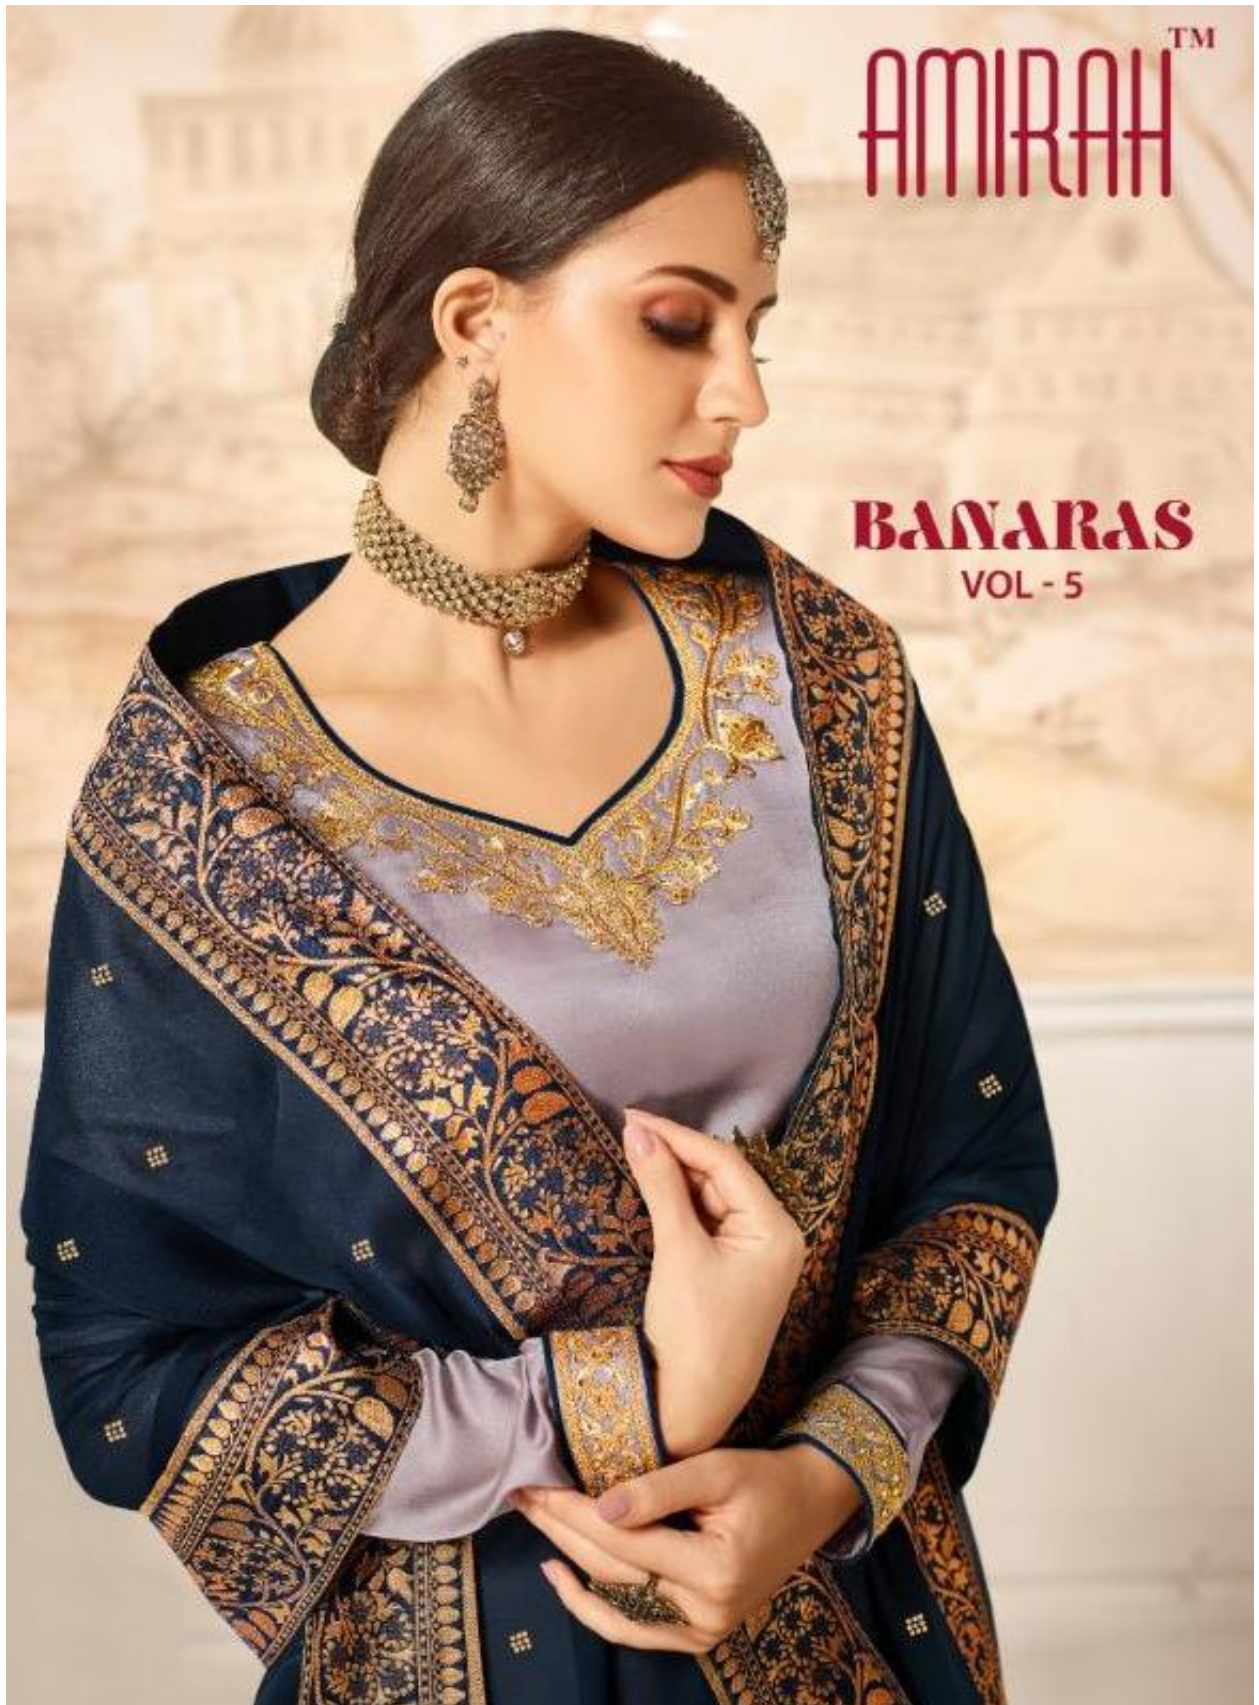

AMIRAH™

BANARAS
VOL - 5

TRADITIONAL GLEAMOUR
LUXE FABRICS, BOLD PATTERNS & SUMPTUOUS
DETAILING ADORN MODERN SILHOUETTES

AMIRAH™

12076

12071

12072

12075

12075

AMIRAH™

BANARAS
VOL - 5

12073

AMIRAH™

CLASSIC WARDROBE

THE SOFT TINTED ADDITIONS OFFER THE PERFECT ALTERNATIVE FOR A FEMININE & CLASSY LOOK.

12073