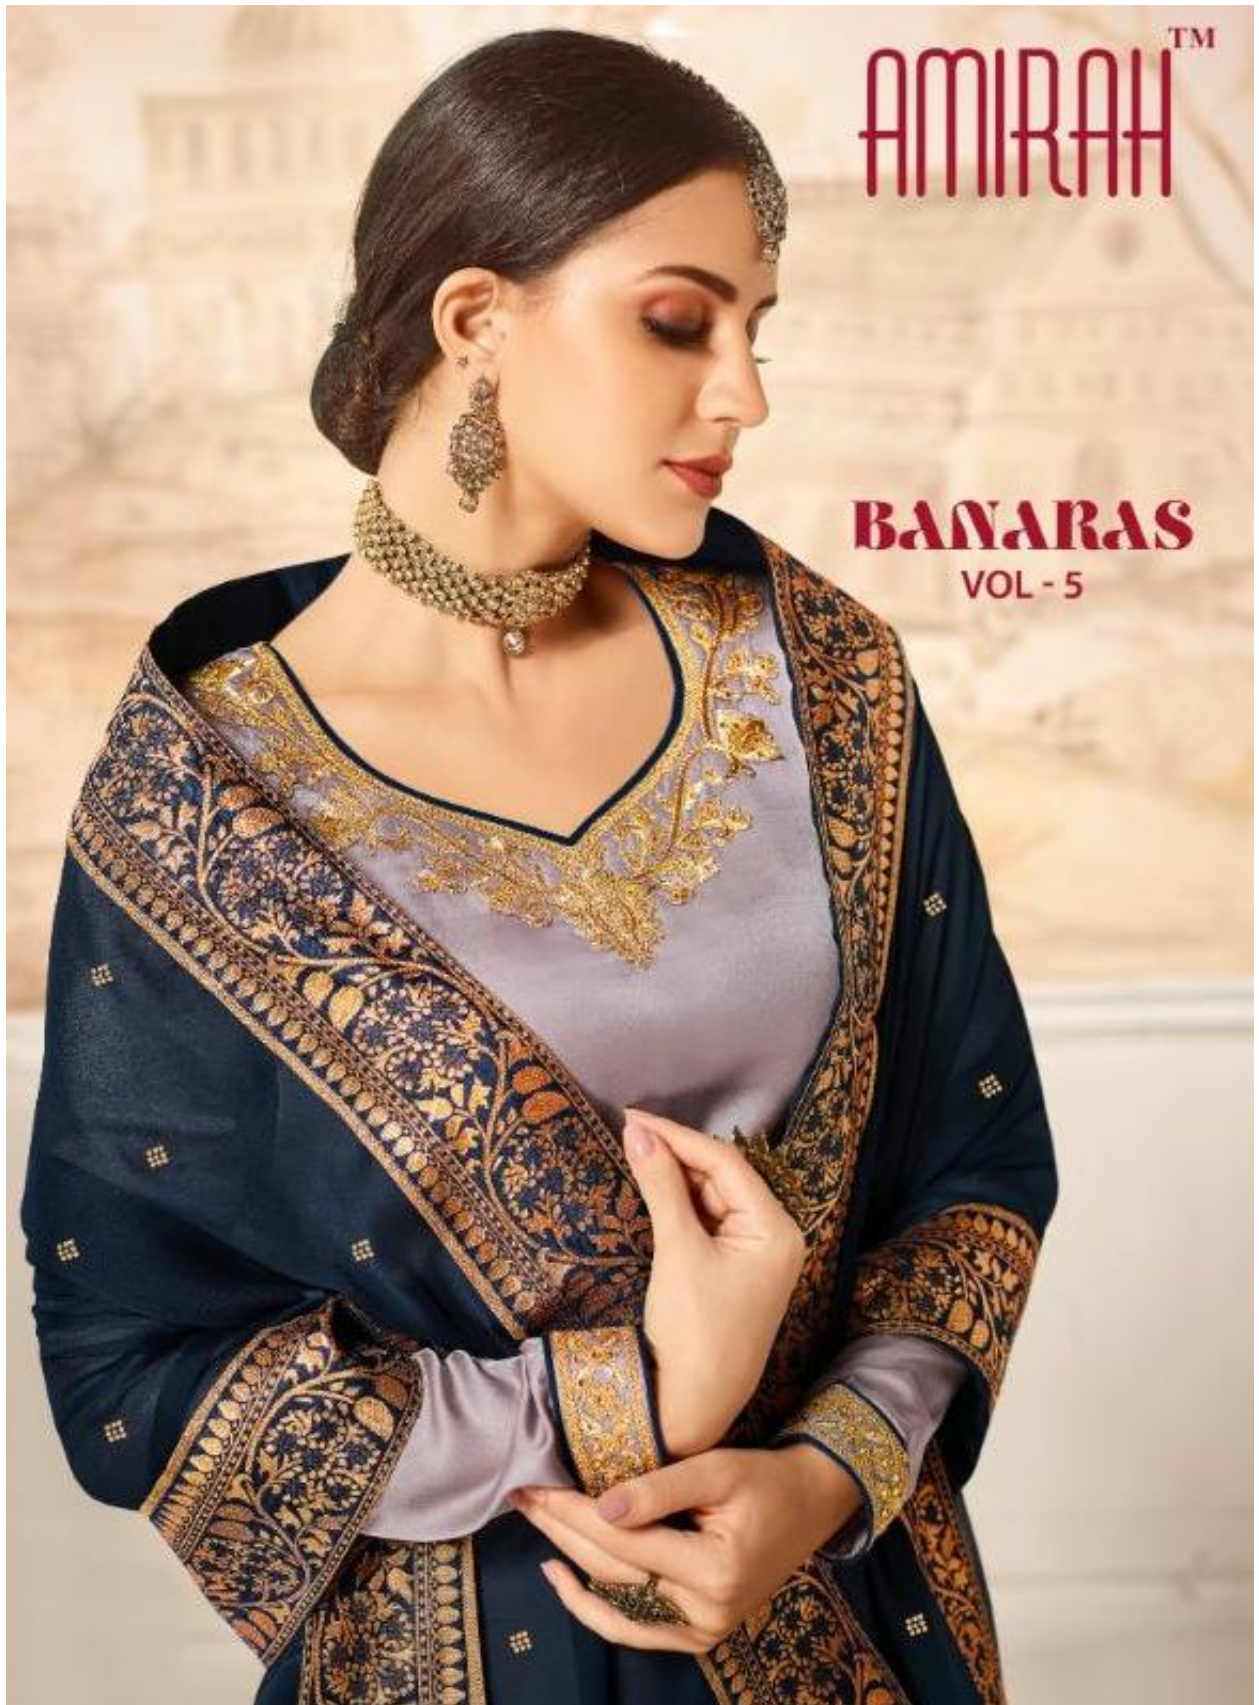

AMIRAH™

BANARAS
VOL - 5

TRADITIONAL GLEAMOUR
LUXE FABRICS, BOLD PATTERNS & SUMPTUOUS
DETAILING ADORN MODERN SILHOUETTES

12076

12071

12072

12075

12076

12075

AMIRAH™

BANARAS
VOL - 5

12073

AMIRAH™

CLASSIC WARDROBE

THE SOFT TINTED ADDITIONS OFFER THE PERFECT ALTERNATIVE FOR A FEMININE & CLASSY LOOK.

12073