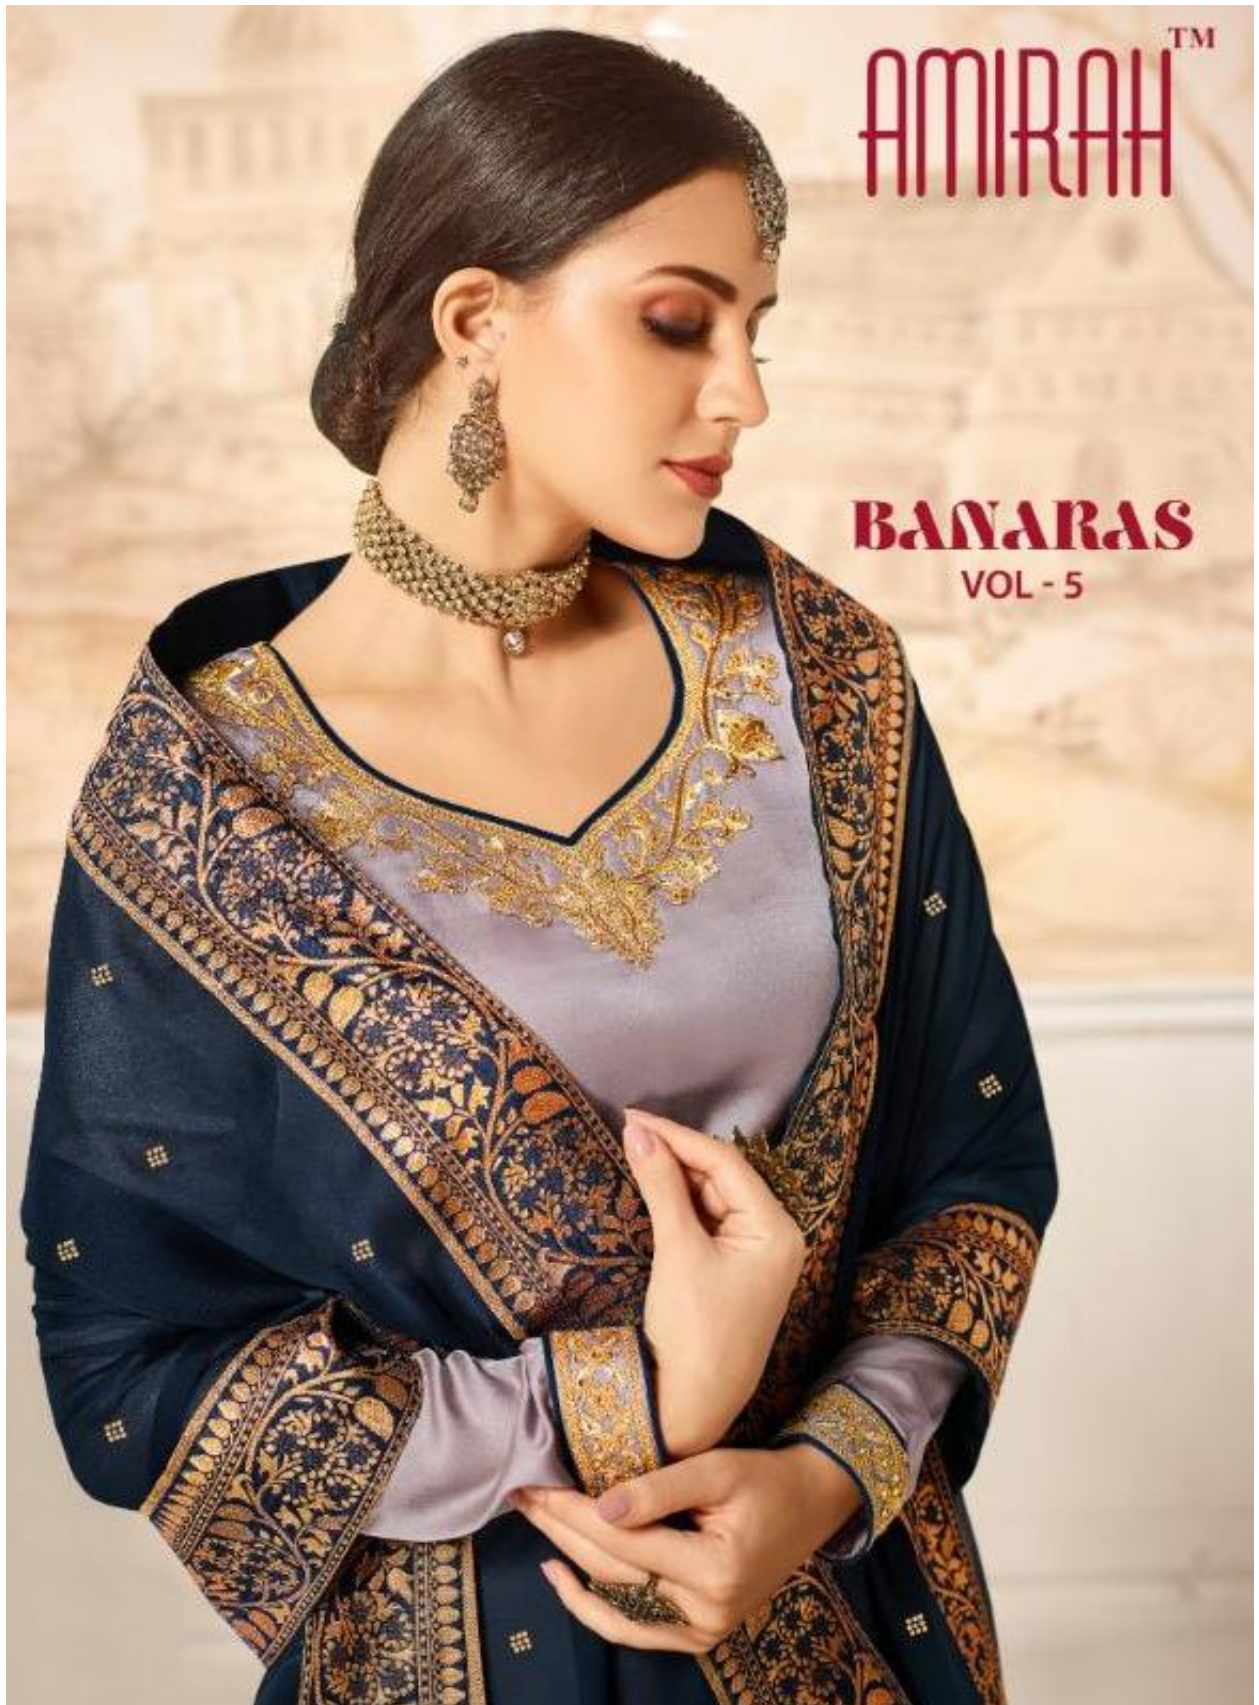

AMIRAH™

BANARAS
VOL - 5