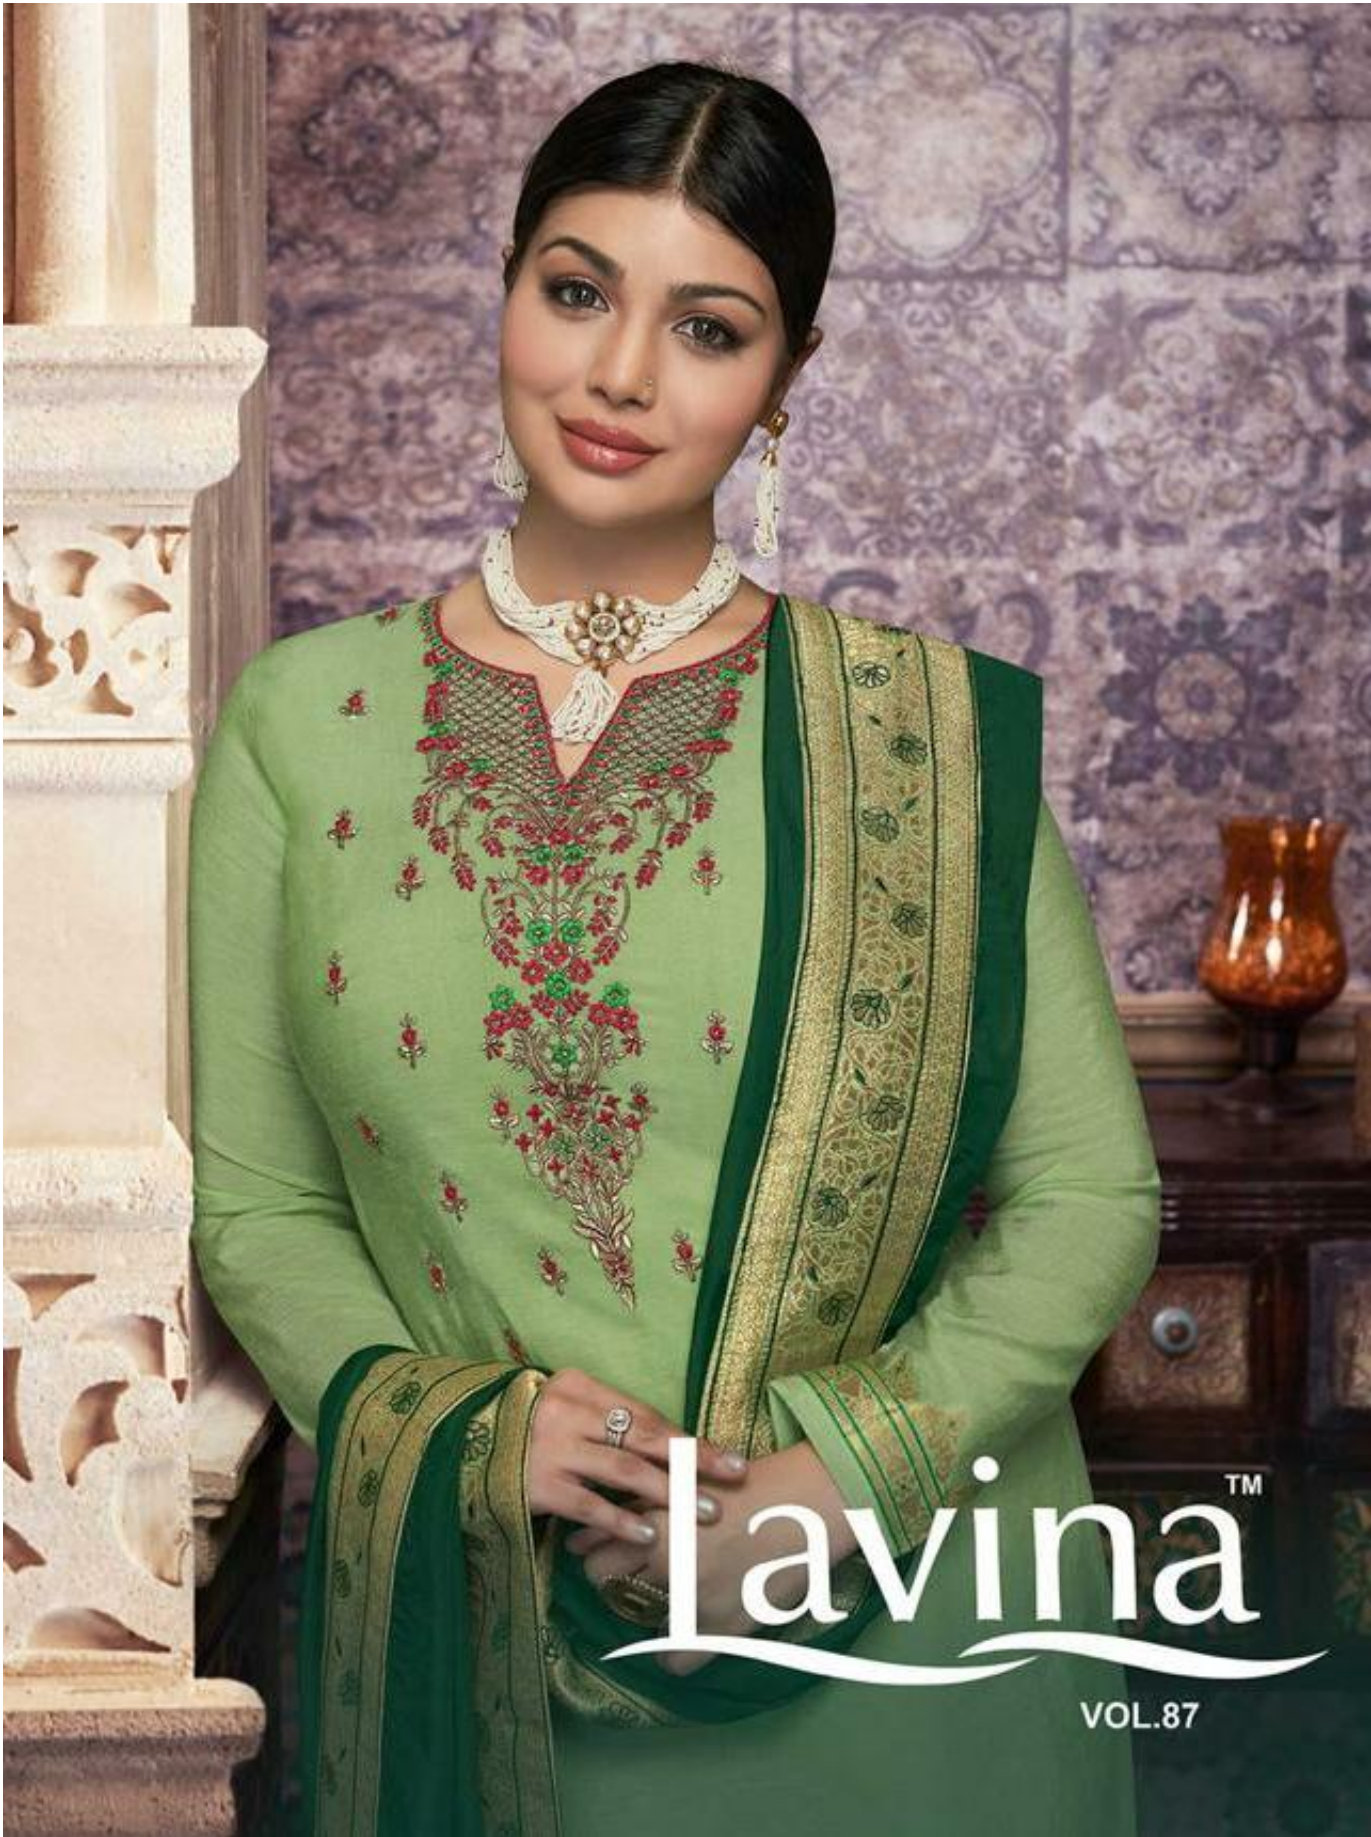

lavina™

VOL.87