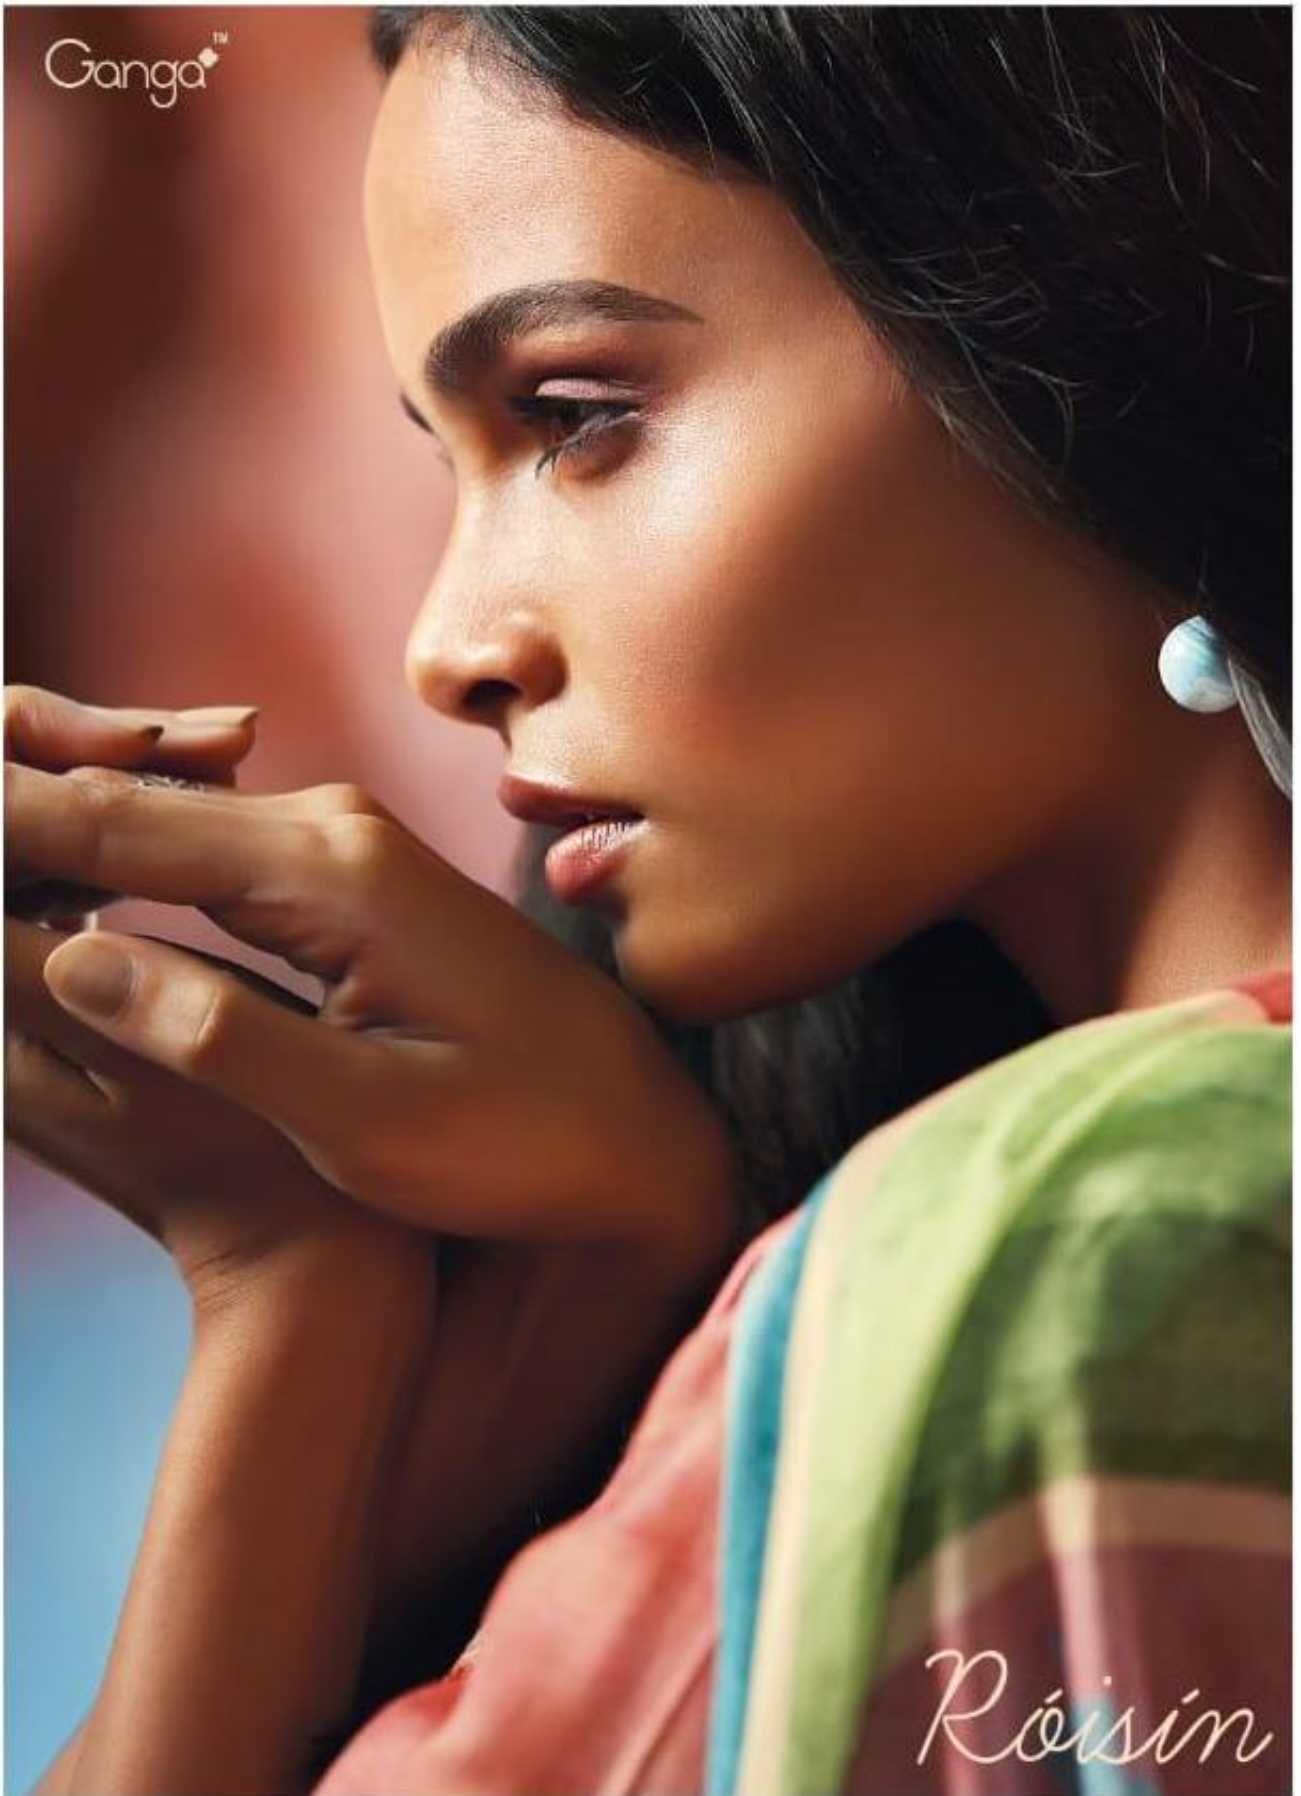

Ganga™

Róisín