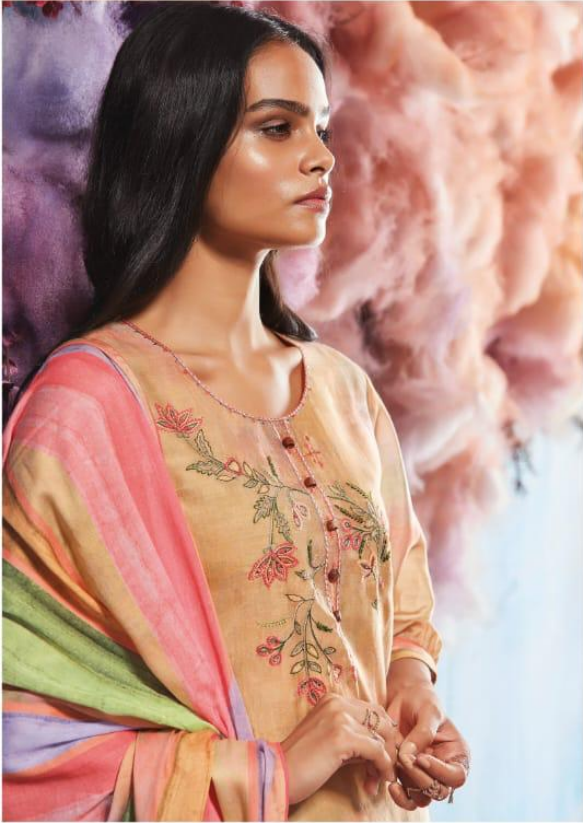

Ganga™

7839