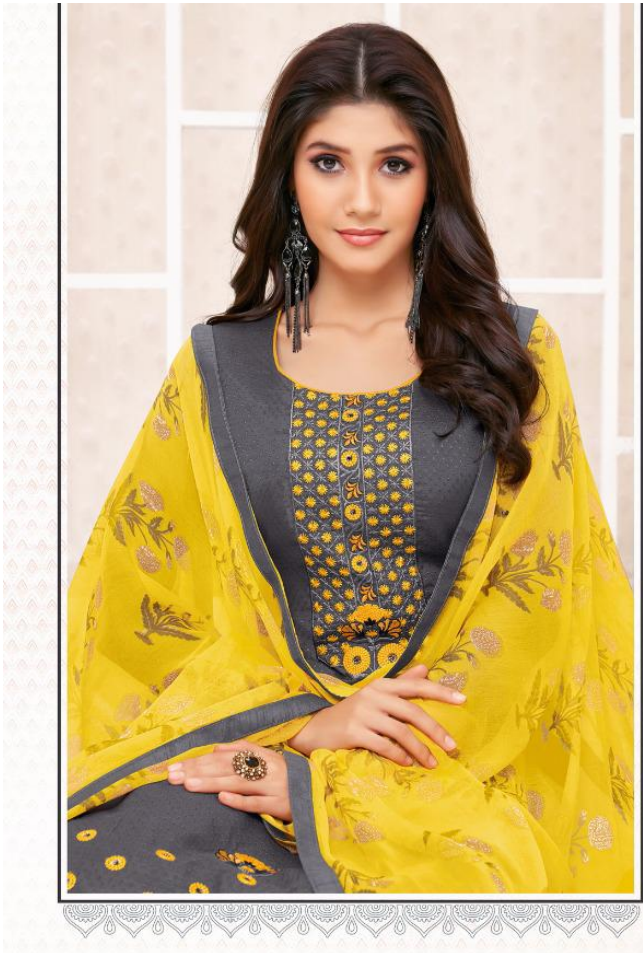

Autograph
Vol-11

Autograph
Vol-11

11006

11007

Magazine Present

Enhance these magazine present
an aura of a new fashionable world with
beautiful collection to suit everyone at all occasions

11003

Autograph
Vol-11

11002

11001

Autograph

Vol-11

- D.n.11001..Top... cotton butti jequard with embroidery work
Dupatta...silver chffion mill print
Bottom ..semi cotton
- D.n.11002..Top... cotton butti jequard with embroidery work
Dupatta...silver chffion mill print
Bottom ..semi cotton
- D.n.11003..Top... cotton butti jequard with embroidery work
Dupatta...silver chffion mill print
Bottom ..semi cotton
- D.n.11004..Top... cotton butti jequard with hand work
Dupatta...silver chffion mill print
Bottom ..semi cotton
- D.n.11005..Top... cotton butti jequard with hand work
Dupatta...silver chffion mill print
Bottom ..semi cotton
- D.n.11006..Top... cotton butti jequard with hand work
Dupatta...silver chffion mill print
Bottom ..semi cotton
- D.n.11007..Top... cotton butti jequard with embroidery work
Dupatta...silver chffion mill print
Bottom ..semi cotton
- D.n.11008..Top... cotton butti jequard with embroidery work
Dupatta...silver chffion mill print
Bottom ..semi cotton
- D.n.11009..Top... cotton butti jequard with hand work
Dupatta...silver chffion mill print
Bottom ..semi cotton
- D.n.11010..Top... cotton butti jequard with embroidery work
Dupatta...silver chffion mill print
Bottom ..semi cotton
- D.n.11011..Top... cotton butti jequard with embroidery work
Dupatta...silver chffion mill print
Bottom ..semi cotton
- D.n.11012..Top... cotton butti jequard with embroidery work
Dupatta...silver chffion mill print
Bottom ..semi cotton

Cut... TOP(2.00 mt) DUPATTA(2.25mt) BOTTOM(2.00mt)

Multi Colors

Top in self embroidered thread with handwork slight tight.

11012

11011

11001

11002

11007