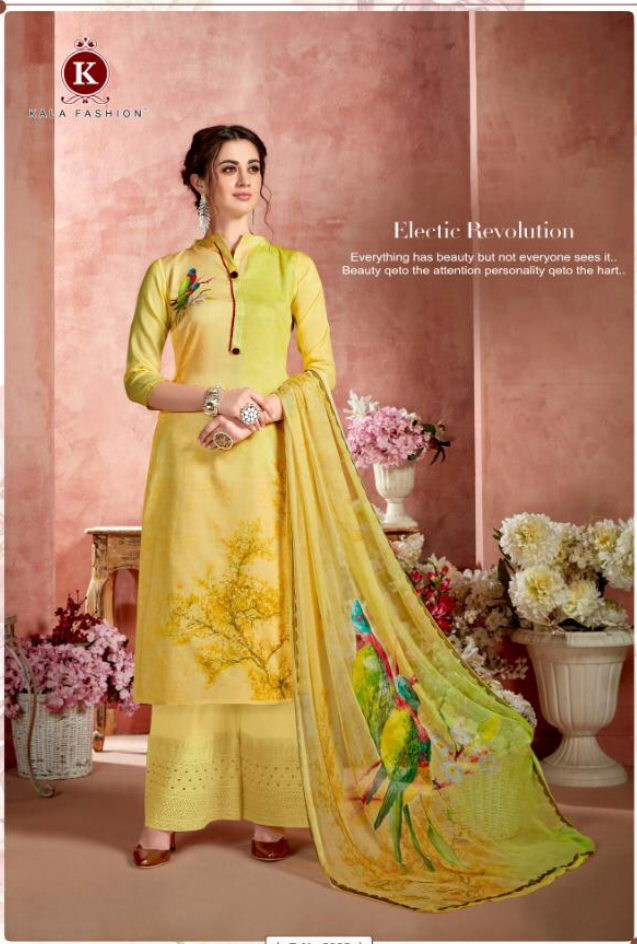

KALA FASHION

Electric Revolution

✦ D.No.2005 ✦