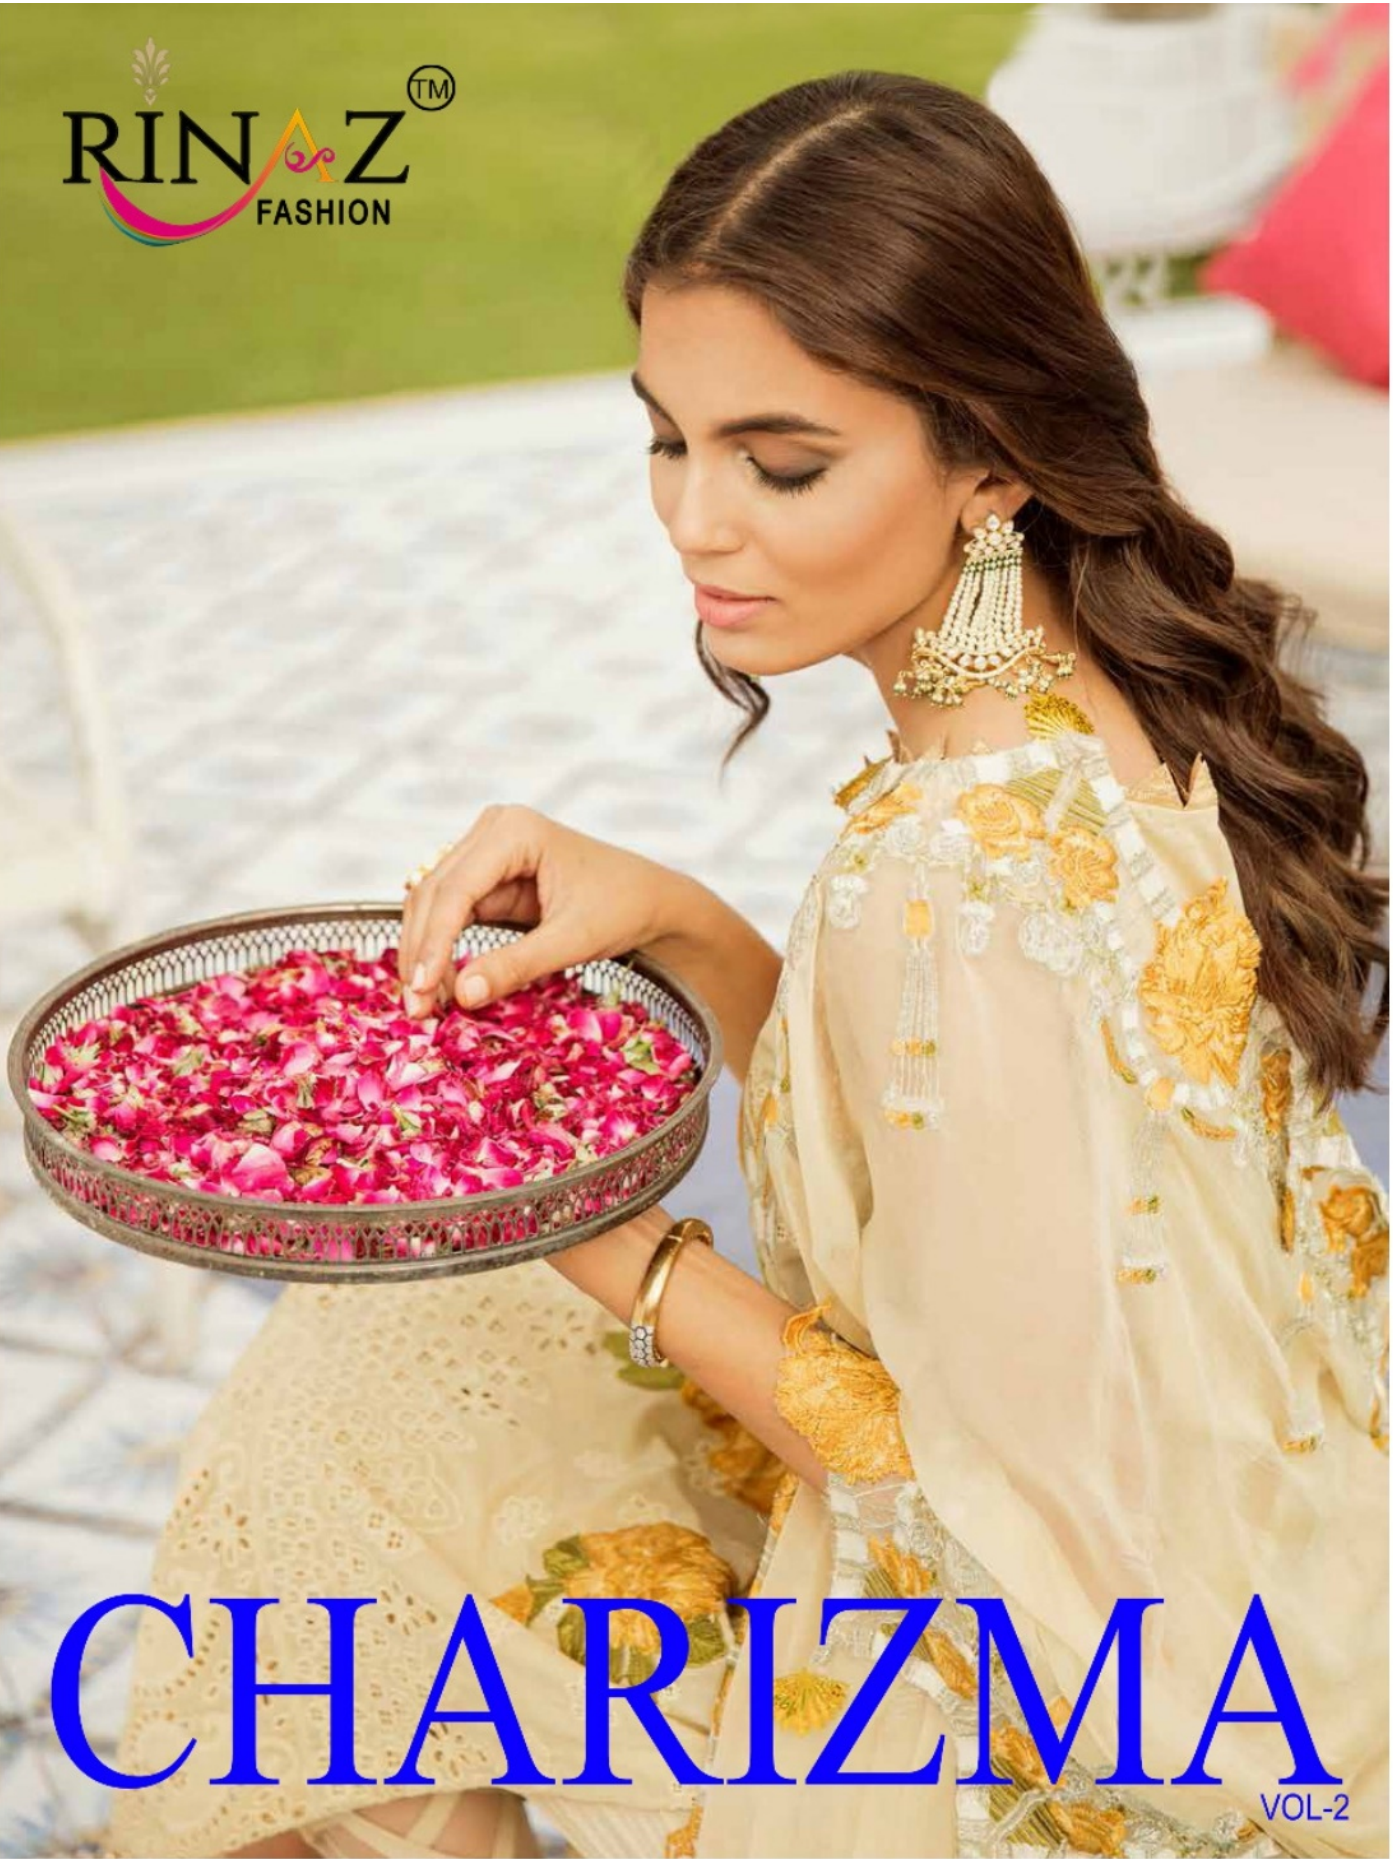

RINAZ^{TM}
FASHION

CHARIZMA

VOL-2