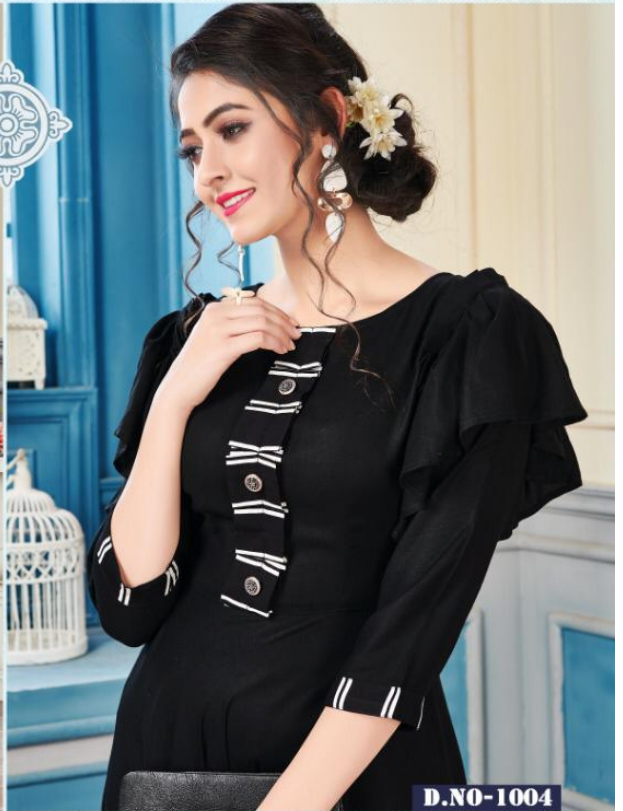

Find Yourself

Ladyview™
Real View Of Lady

D.NO-1004

D.NO-1004