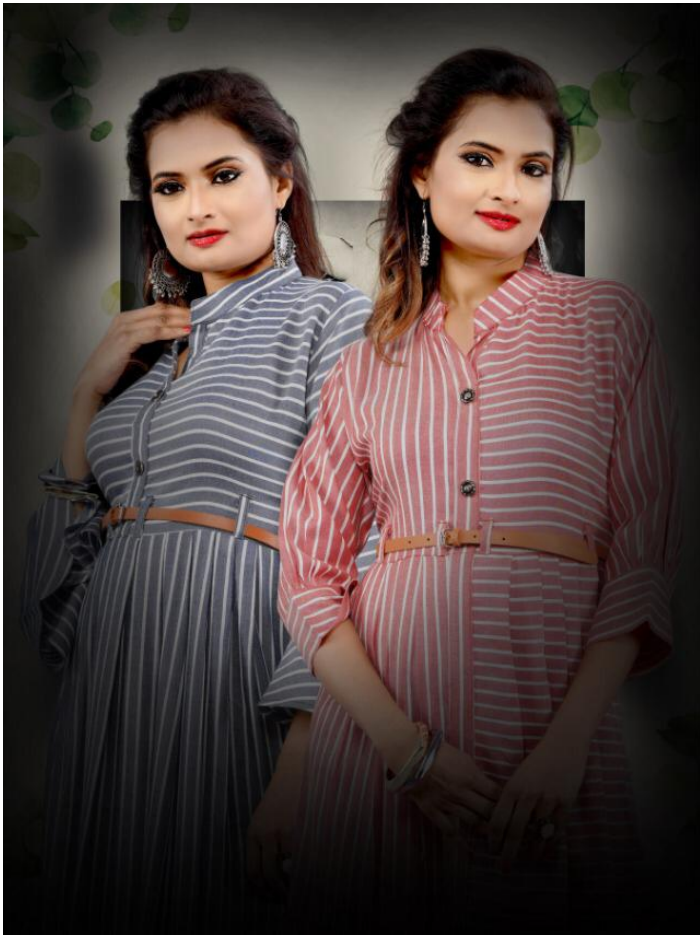

CYGENUS[®]

MARVEL

*Change
if you
dare*

Real woman,
real makeover and some
really good ideas

CYGNUS

DAZZLING

Fashion and style always depend on good color and fantastic combination of shades. As per Sashi Fashion opinion every colour says your mood and reflects your personality. So we create all the shades for enhance your beauty. From the fashion archives to current trend reports, the one constant factor is the influence of certain countries and ethnicities in designer collection is reflection of indian culture and regional flavour. Sashi Fashion present the top of designs.

FLAWLESS

1003

CYGNUS

AN
ODE TO
WOMAN

ELEGANT
vogue

1004

CYGENUS[®]

MARVEL