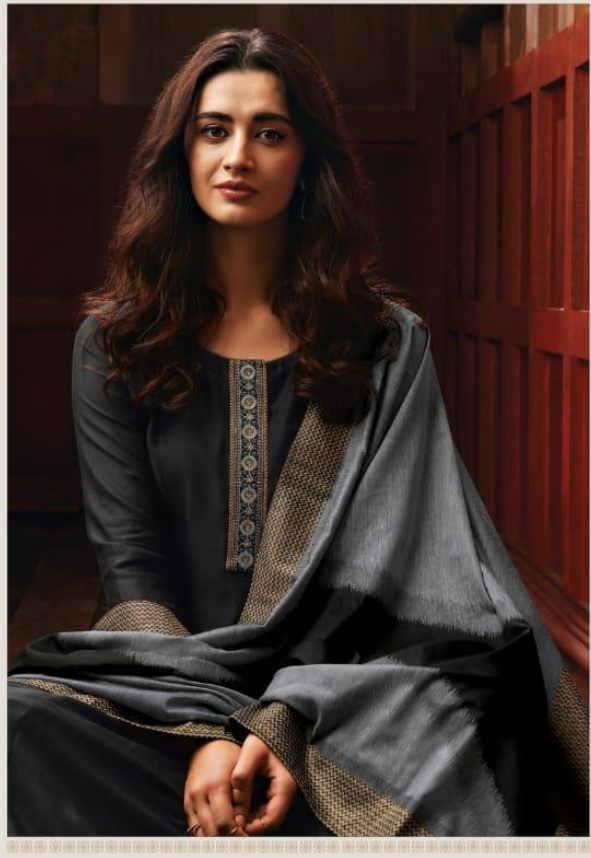

Ganga™

Alaia

7937

7936

ALAIA – DESIGNER SALWAR SUITS

DESIGN NO.	CATALOG NAME	DESCRIPTION	PRICE
7930	ALAIA	Pure Bemberg Silk Solid With Emb & Jari Lace On Neck,Daman & Sleeves	2065/-
7931	ALAIA	Pure Bemberg Silk Solid With Emb & Jari Lace On Neck,Daman & Sleeves	2065/-
7932	ALAIA	Pure Bemberg Silk Solid With Emb & Jari Lace On Neck,Daman & Sleeves	2065/-
7933	ALAIA	Pure Bemberg Silk Solid With Emb & Jari Lace On Neck,Daman & Sleeves	2065/-
7934	ALAIA	Pure Bemberg Silk Solid With Emb & Jari Lace On Neck,Daman & Sleeves	2065/-
7935	ALAIA	Pure Bemberg Silk Solid With Emb & Jari Lace On Neck,Daman & Sleeves	2065/-
7936	ALAIA	Pure Bemberg Silk Solid With Emb & Jari Lace On Neck,Daman & Sleeves	2065/-
7937	ALAIA	Pure Bemberg Silk Solid With Emb & Jari Lace On Neck,Daman & Sleeves	2065/-