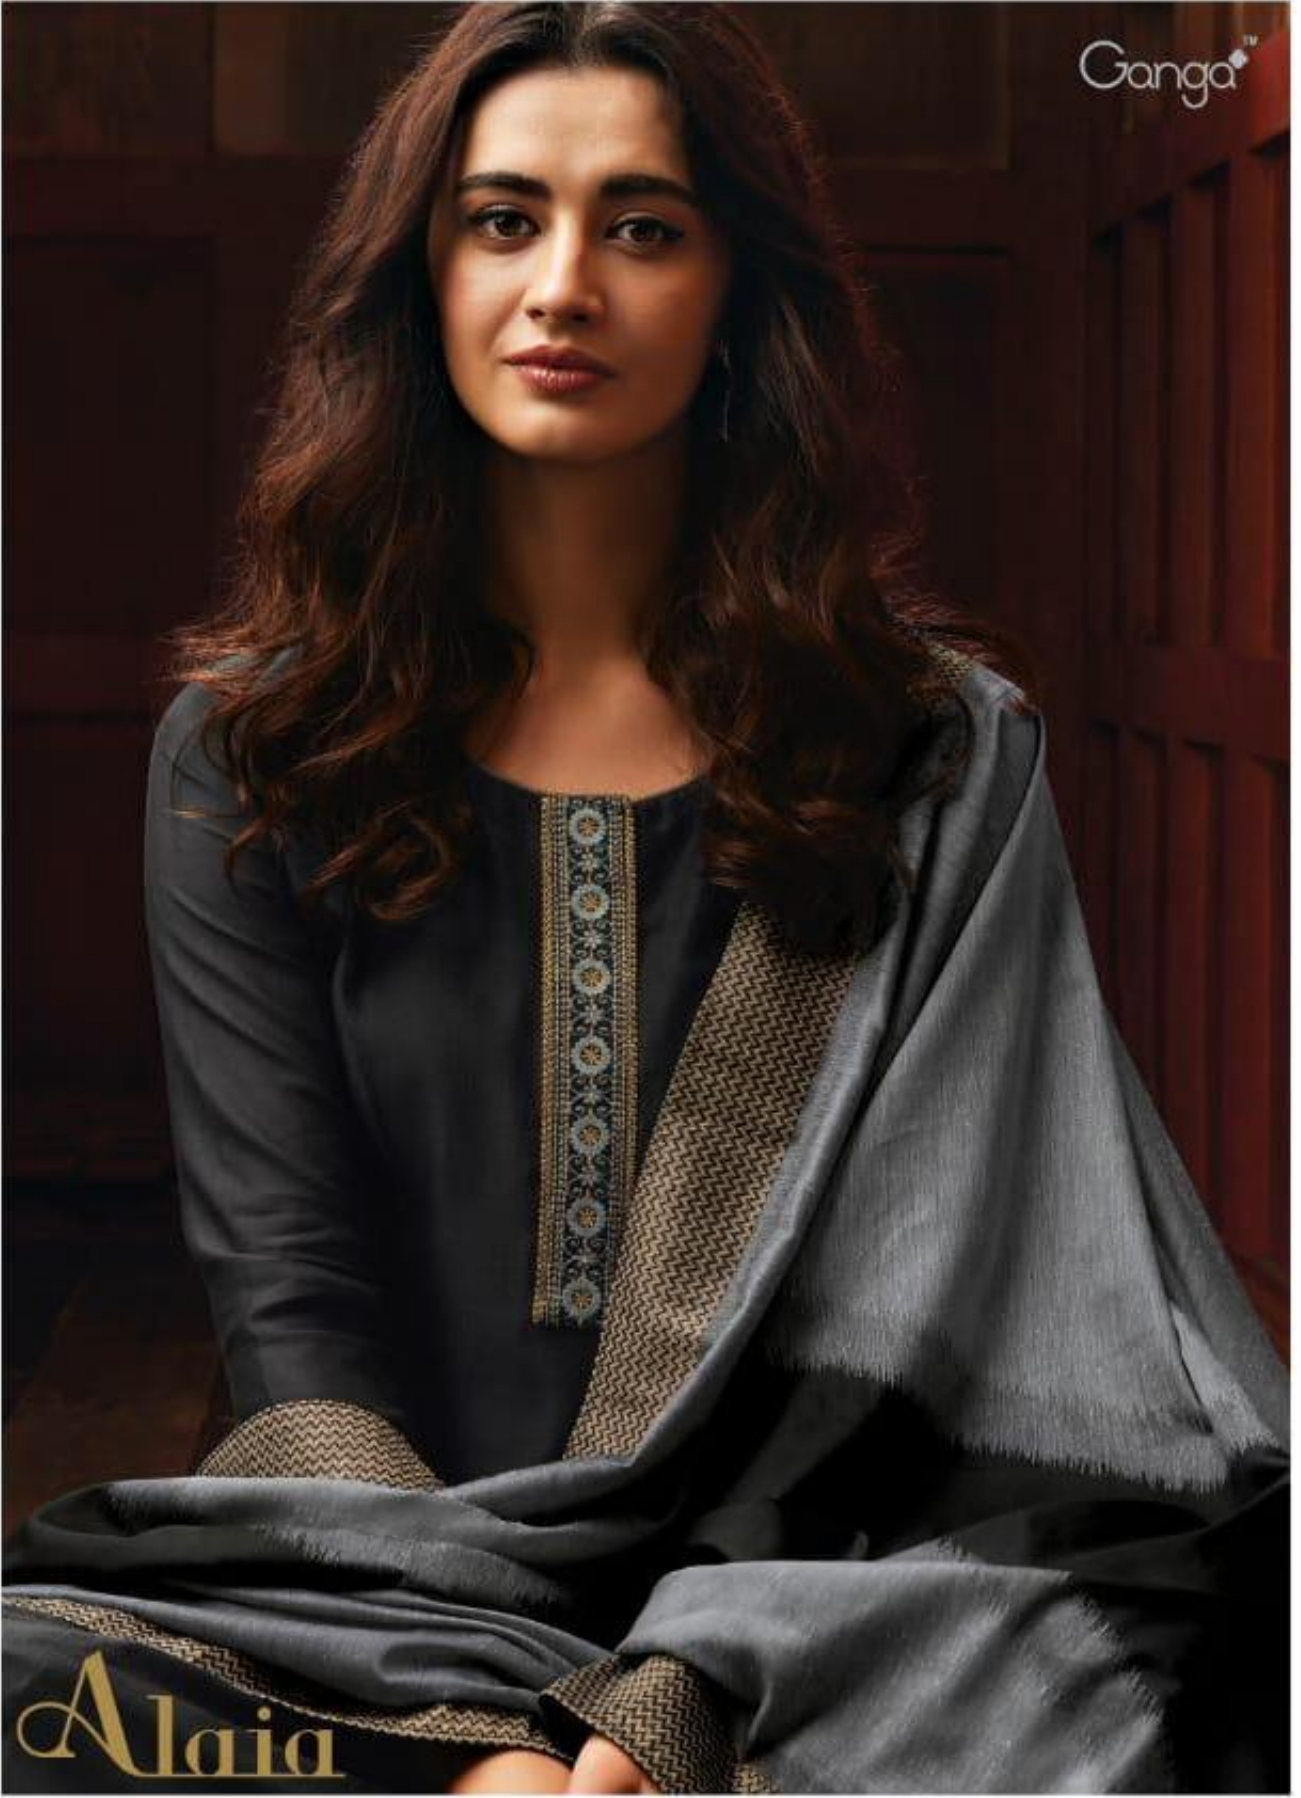

Ganga™

Alaia

7937

7936

ALAIA – DESIGNER SALWAR SUITS

DESIGN NO.	CATALOG NAME	DESCRIPTION	PRICE
7930	ALAIA	Pure Bemberg Silk Solid With Emb & Jari Lace On Neck,Daman & Sleeves	2065/-
7931	ALAIA	Pure Bemberg Silk Solid With Emb & Jari Lace On Neck,Daman & Sleeves	2065/-
7932	ALAIA	Pure Bemberg Silk Solid With Emb & Jari Lace On Neck,Daman & Sleeves	2065/-
7933	ALAIA	Pure Bemberg Silk Solid With Emb & Jari Lace On Neck,Daman & Sleeves	2065/-
7934	ALAIA	Pure Bemberg Silk Solid With Emb & Jari Lace On Neck,Daman & Sleeves	2065/-
7935	ALAIA	Pure Bemberg Silk Solid With Emb & Jari Lace On Neck,Daman & Sleeves	2065/-
7936	ALAIA	Pure Bemberg Silk Solid With Emb & Jari Lace On Neck,Daman & Sleeves	2065/-
7937	ALAIA	Pure Bemberg Silk Solid With Emb & Jari Lace On Neck,Daman & Sleeves	2065/-