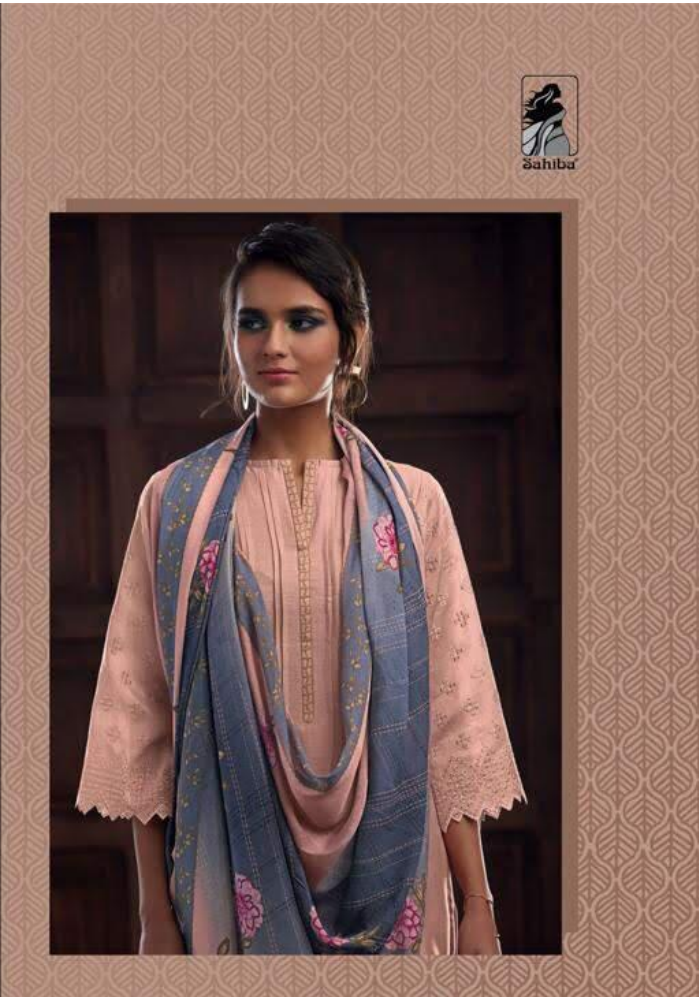

MAJESTIC

MAJESTIC

SAHIBA / MAJESTIC / 770

SAHIBA / MAJESTIC

MAJESTIC

RATE LIST

H S N CODE - 5408

DESIGN NO	DESCRIPTION	RATE
763 - 770	TOP - PURE CHANDERI FRONT BACK WITH PURE CHANDERI	1995/-
749 - 756	EMBROIDERY SLEEVE & PURE CHANDERI	
742 - 721	DAMAN NECK PATTI DIGITAL PRINTED	
735 - 728	BOTTOM - COTTON SATIN	
714 - 707	DUPATTA - CHINON DIGITAL PRINTED	

TOTAL SUITS = 10 TOTAL AMOUNT - 19950/- AVG. RATE - 1995/-

Sahiba

SAHIBA/MAJESTIC / 756

MAJESTIC

Sahiba

SAHIBA / MAJESTIC / 742

SAHIBA / MAJESTIC / 714

MAJESTIC / 721