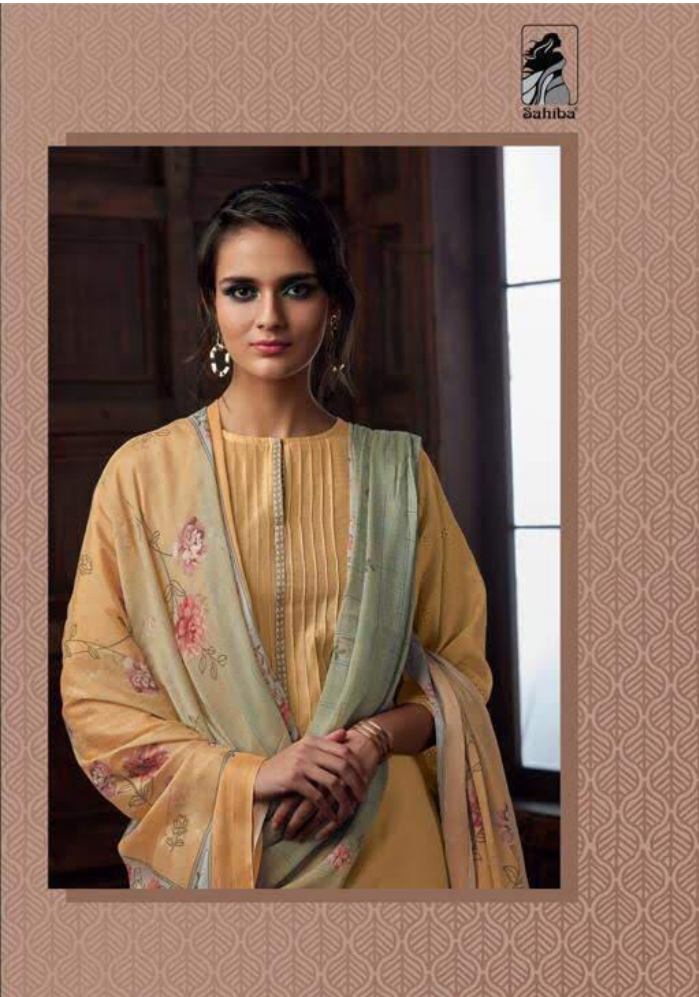

TOTAL SUITS = 10 TOTAL AMOUNT - 19950/- AVG. RATE - 1995/-

Sahiba

SAHIBA/MAJESTIC / 756

MAJESTIC

SAHIBA / MAJESTIC / 742

SAHIBA / MAJESTIC / 714

Sahiba

SAHIBA / MAJESTIC / 728