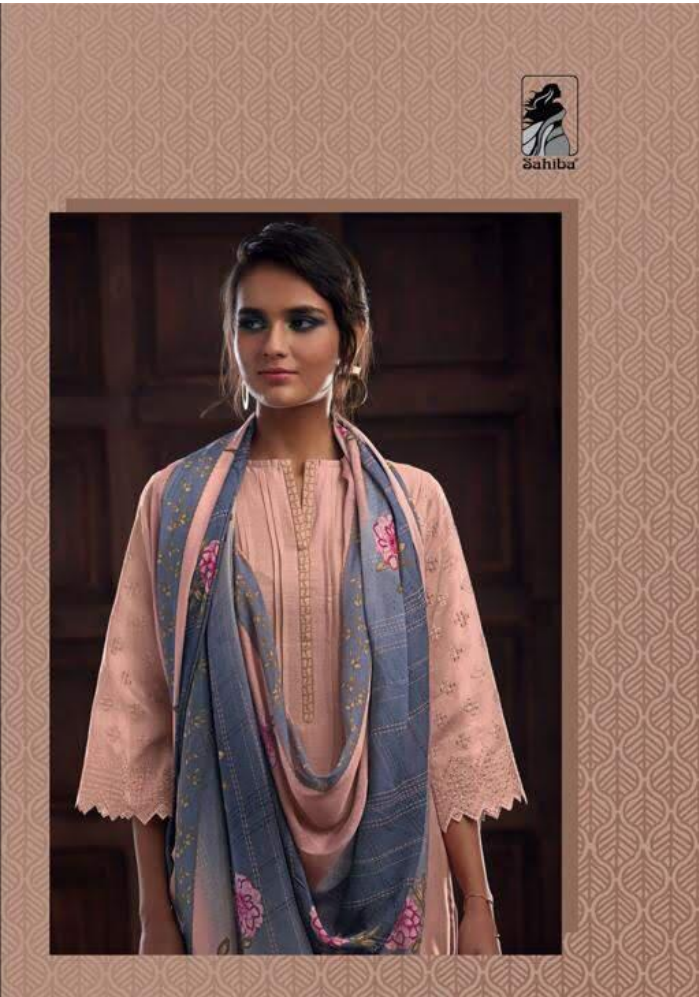

MAJESTIC

MAJESTIC

All accessories are for shoot purpose only

SAHIBA / MAJESTIC

MAJESTIC

RATE LIST

H S N CODE - 5408

DESIGN NO	DESCRIPTION	RATE
763 - 770	TOP - PURE CHANDERI FRONT BACK WITH PURE CHANDERI	1995/-
749 - 756	EMBROIDERY SLEEVE & PURE CHANDERI	
742 - 721	DAMAN NECK PATTI DIGITAL PRINTED	
735 - 728	BOTTOM - COTTON SATIN	
714 - 707	DUPATTA - CHINON DIGITAL PRINTED	