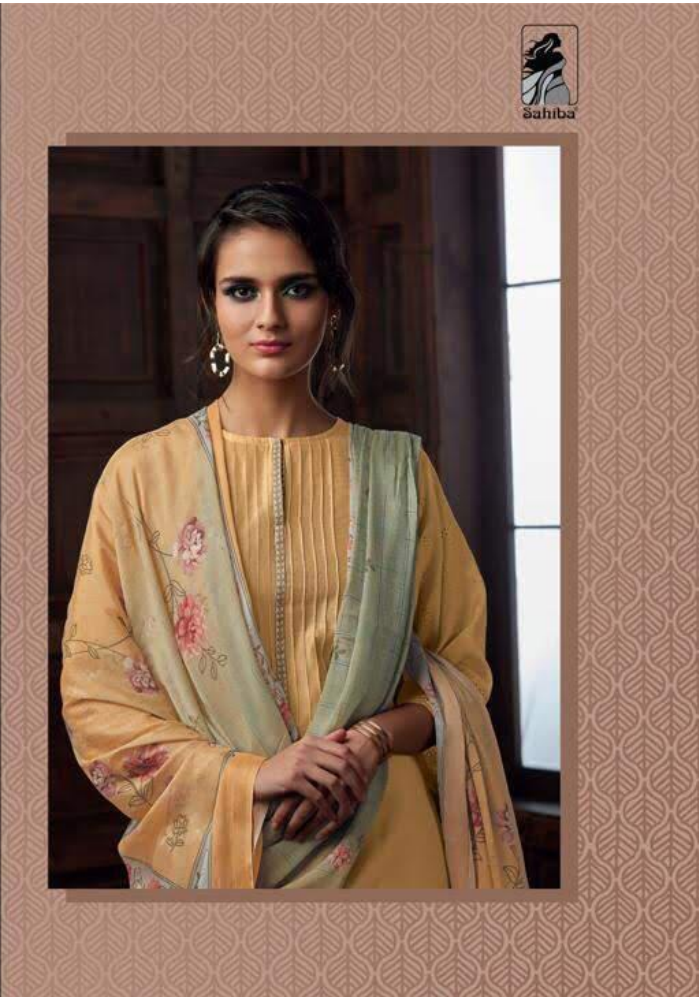

TOTAL SUITS = 10 TOTAL AMOUNT - 19950/- AVG. RATE - 1995/-

Sahiba

SAHIBA/MAJESTIC / 756

MAJESTIC

Sahiba

SAHIBA / MAJESTIC / 742

SAHIBA / MAJESTIC / 714

MAJESTIC / 721