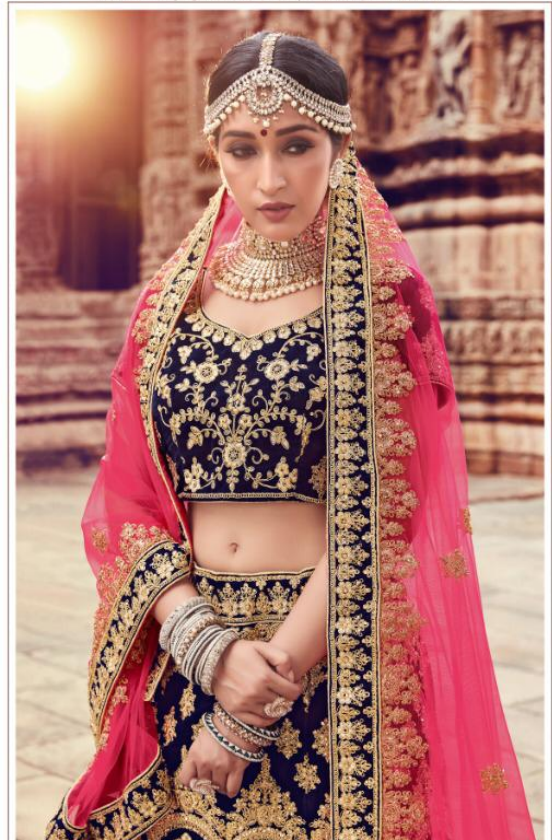

Likkra

Fashion is a language which tells a story about the person who wears it.