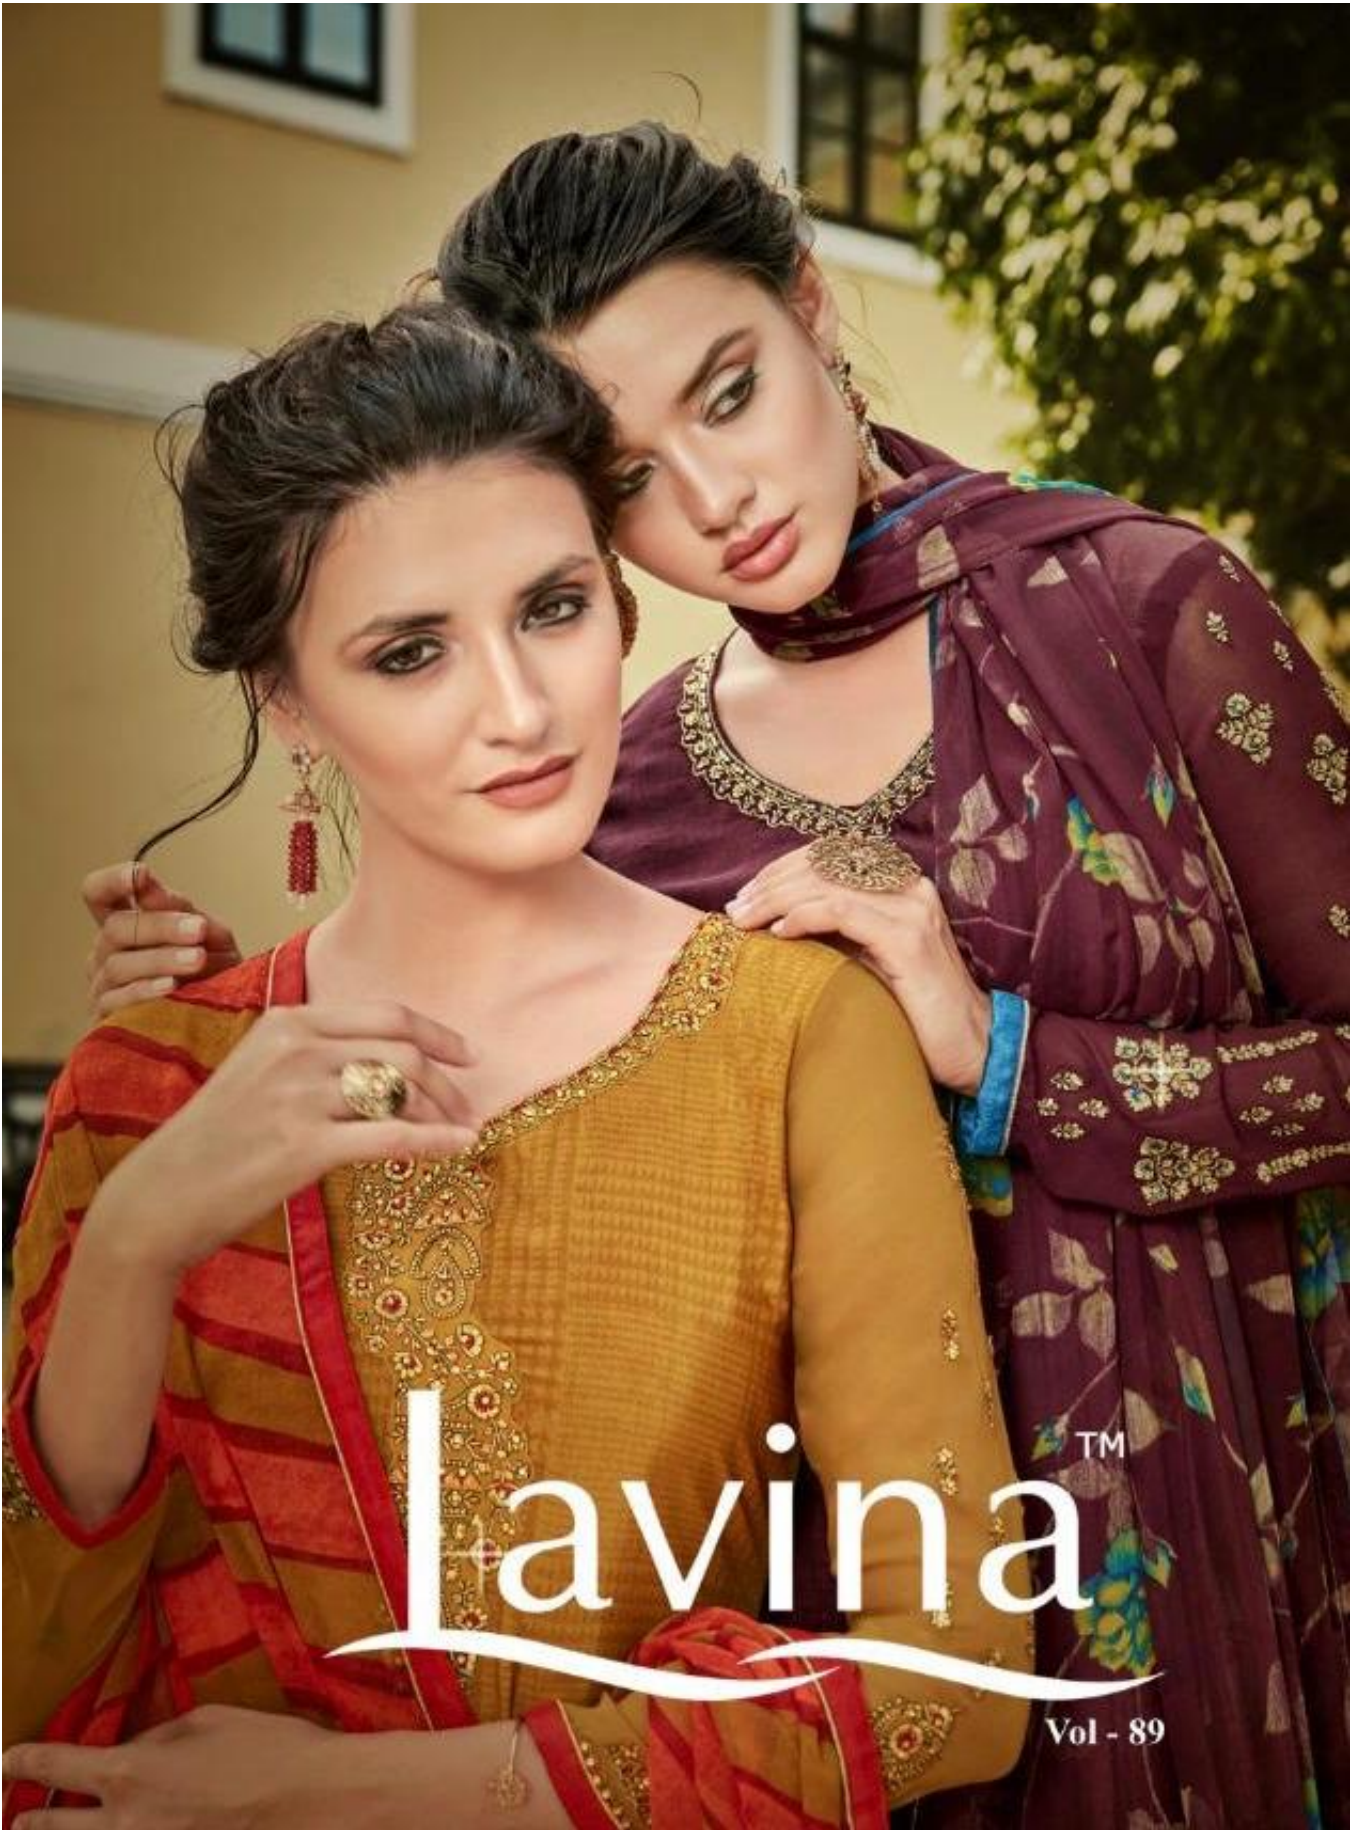

LaviniaTM

Vol - 89

LavininaTM

Vol - 89

89001

89002

89003

89004

89005

89006

89007

Lavina™

PRODUCT DETAILS

TOP

SILK CRAPE SELF PRINTED
EMBROIDERY WITH SLEEVES EMB WORK

DUPATTA

GEORGETTE DIGITAL PRINTED
WITH LACE PATTI

BOTTOM

CRAPE SOLID DYED

LavininaTM

Vol - 89

lavina™

89001

lavina™