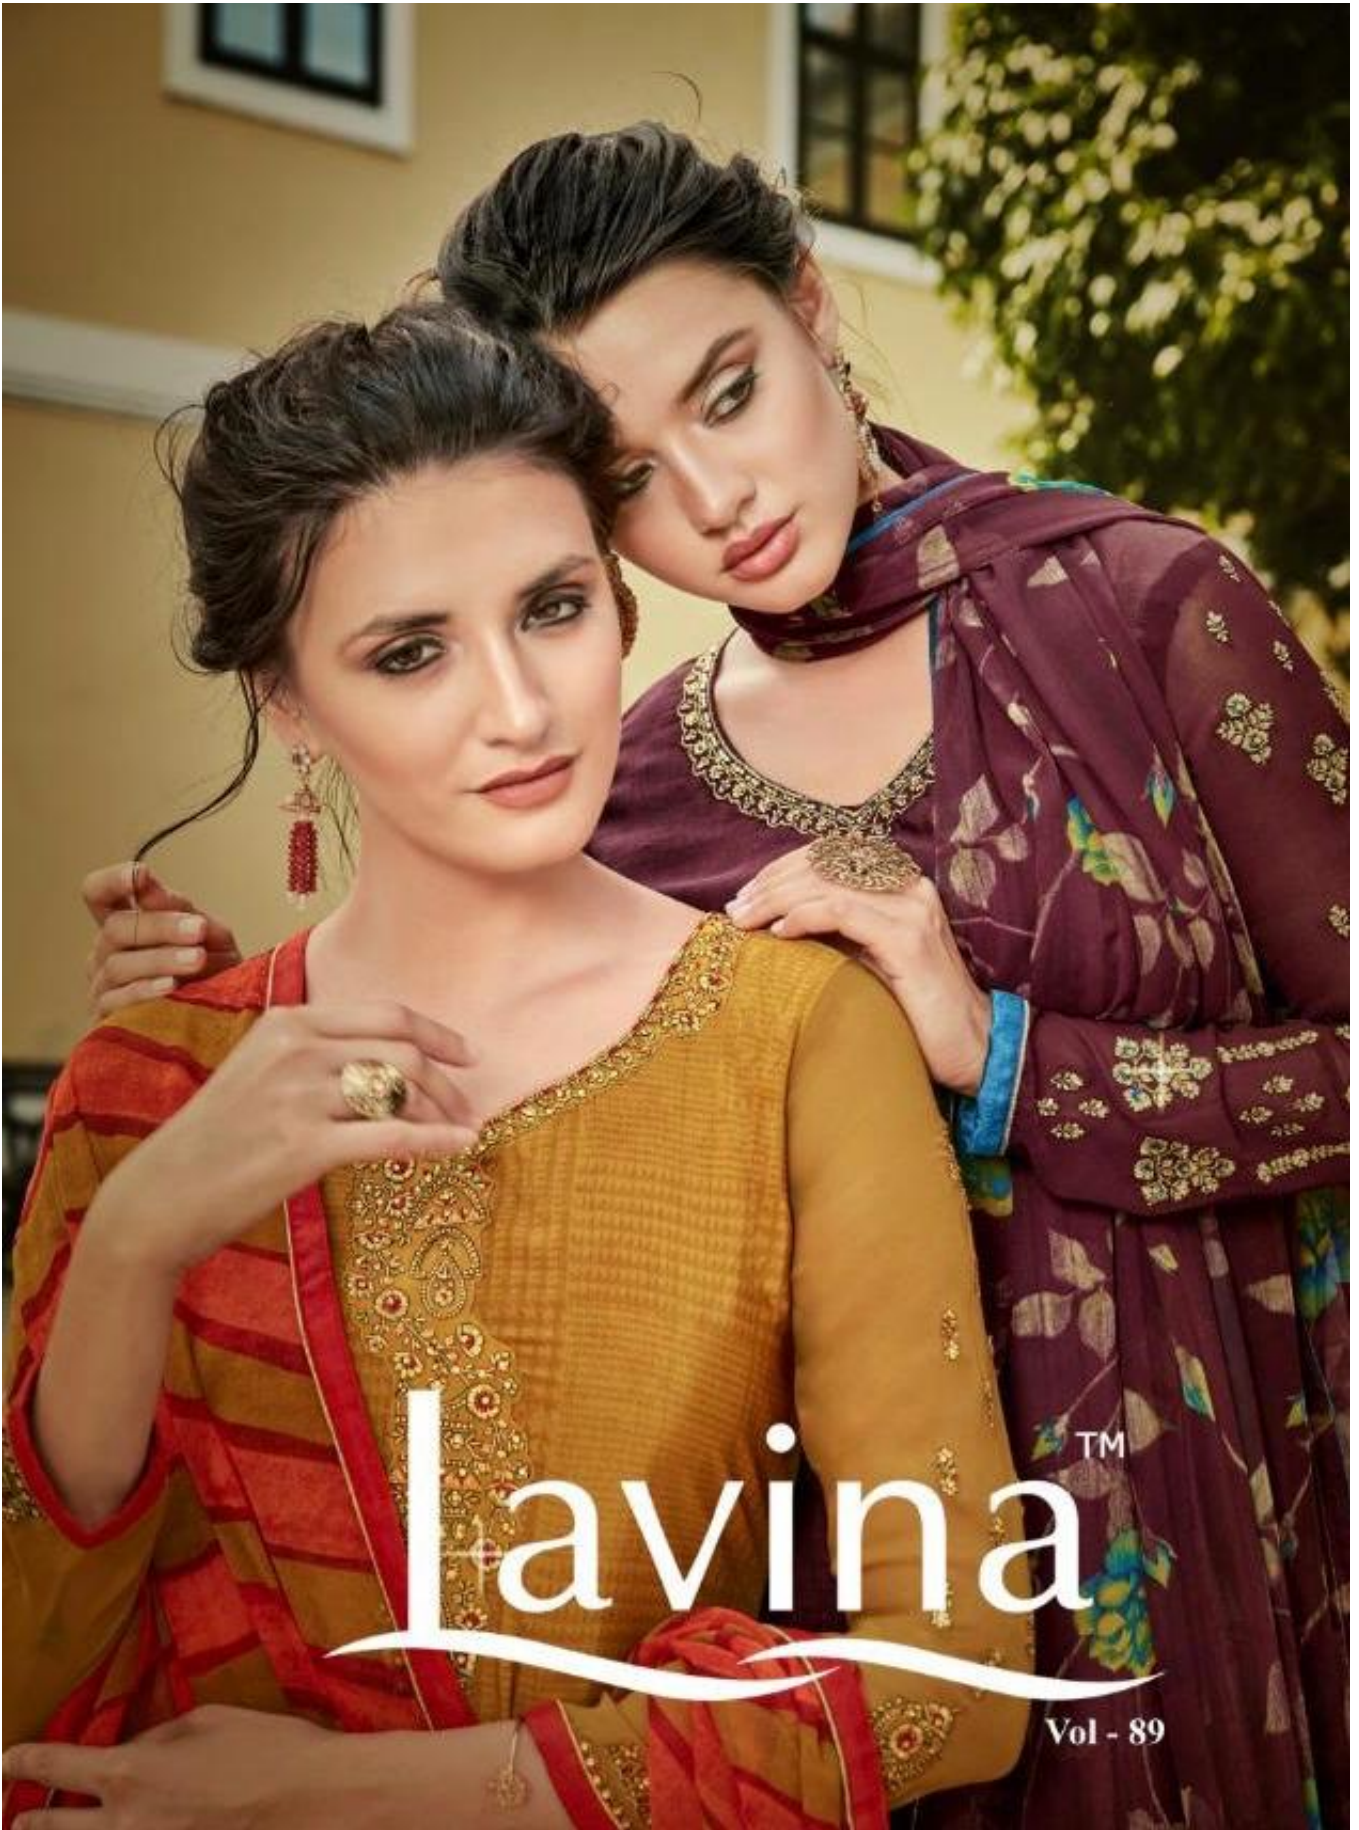

## PRODUCT DETAILS

**TOP**  
SILK CRAPE SELF PRINTED  
EMBROIDERY WITH SLEEVES EMB WORK

**DUPATTA**  
GEORGETTE DIGITAL PRINTED  
WITH LACE PATTI

**BOTTOM**  
CRAPE SOLID DYED

Lavinina<sup>TM</sup>

Vol - 89