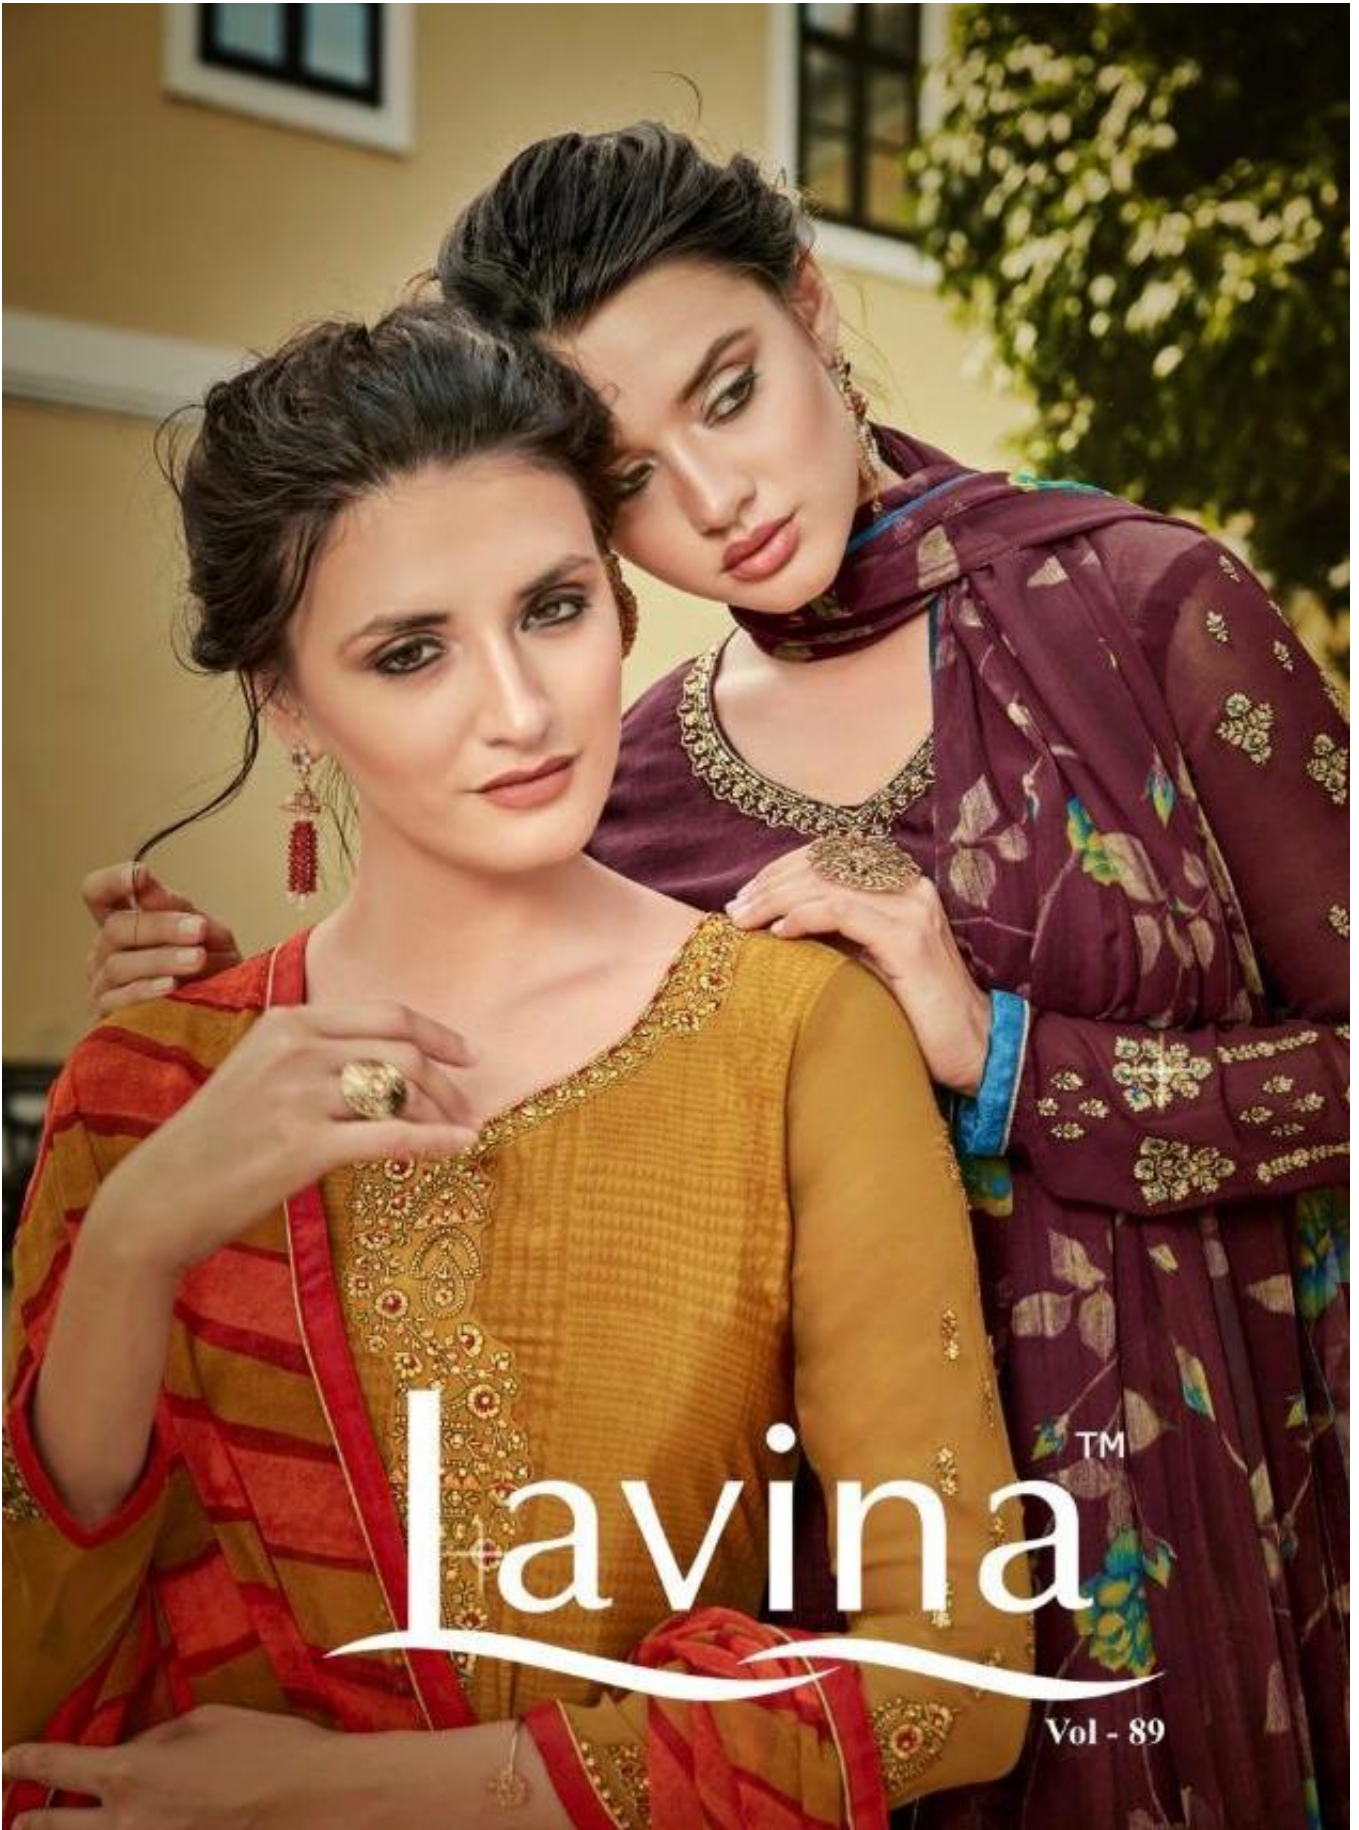

89005

89006

89007

Lavina™

PRODUCT DETAILS

TOP

SILK CRAPE SELF PRINTED
EMBROIDERY WITH SLEEVES EMB WORK

DUPATTA

GEORGETTE DIGITAL PRINTED
WITH LACE PATTI

BOTTOM

CRAPE SOLID DYED

LavininaTM

Vol - 89

lavina™

89001

lavina™