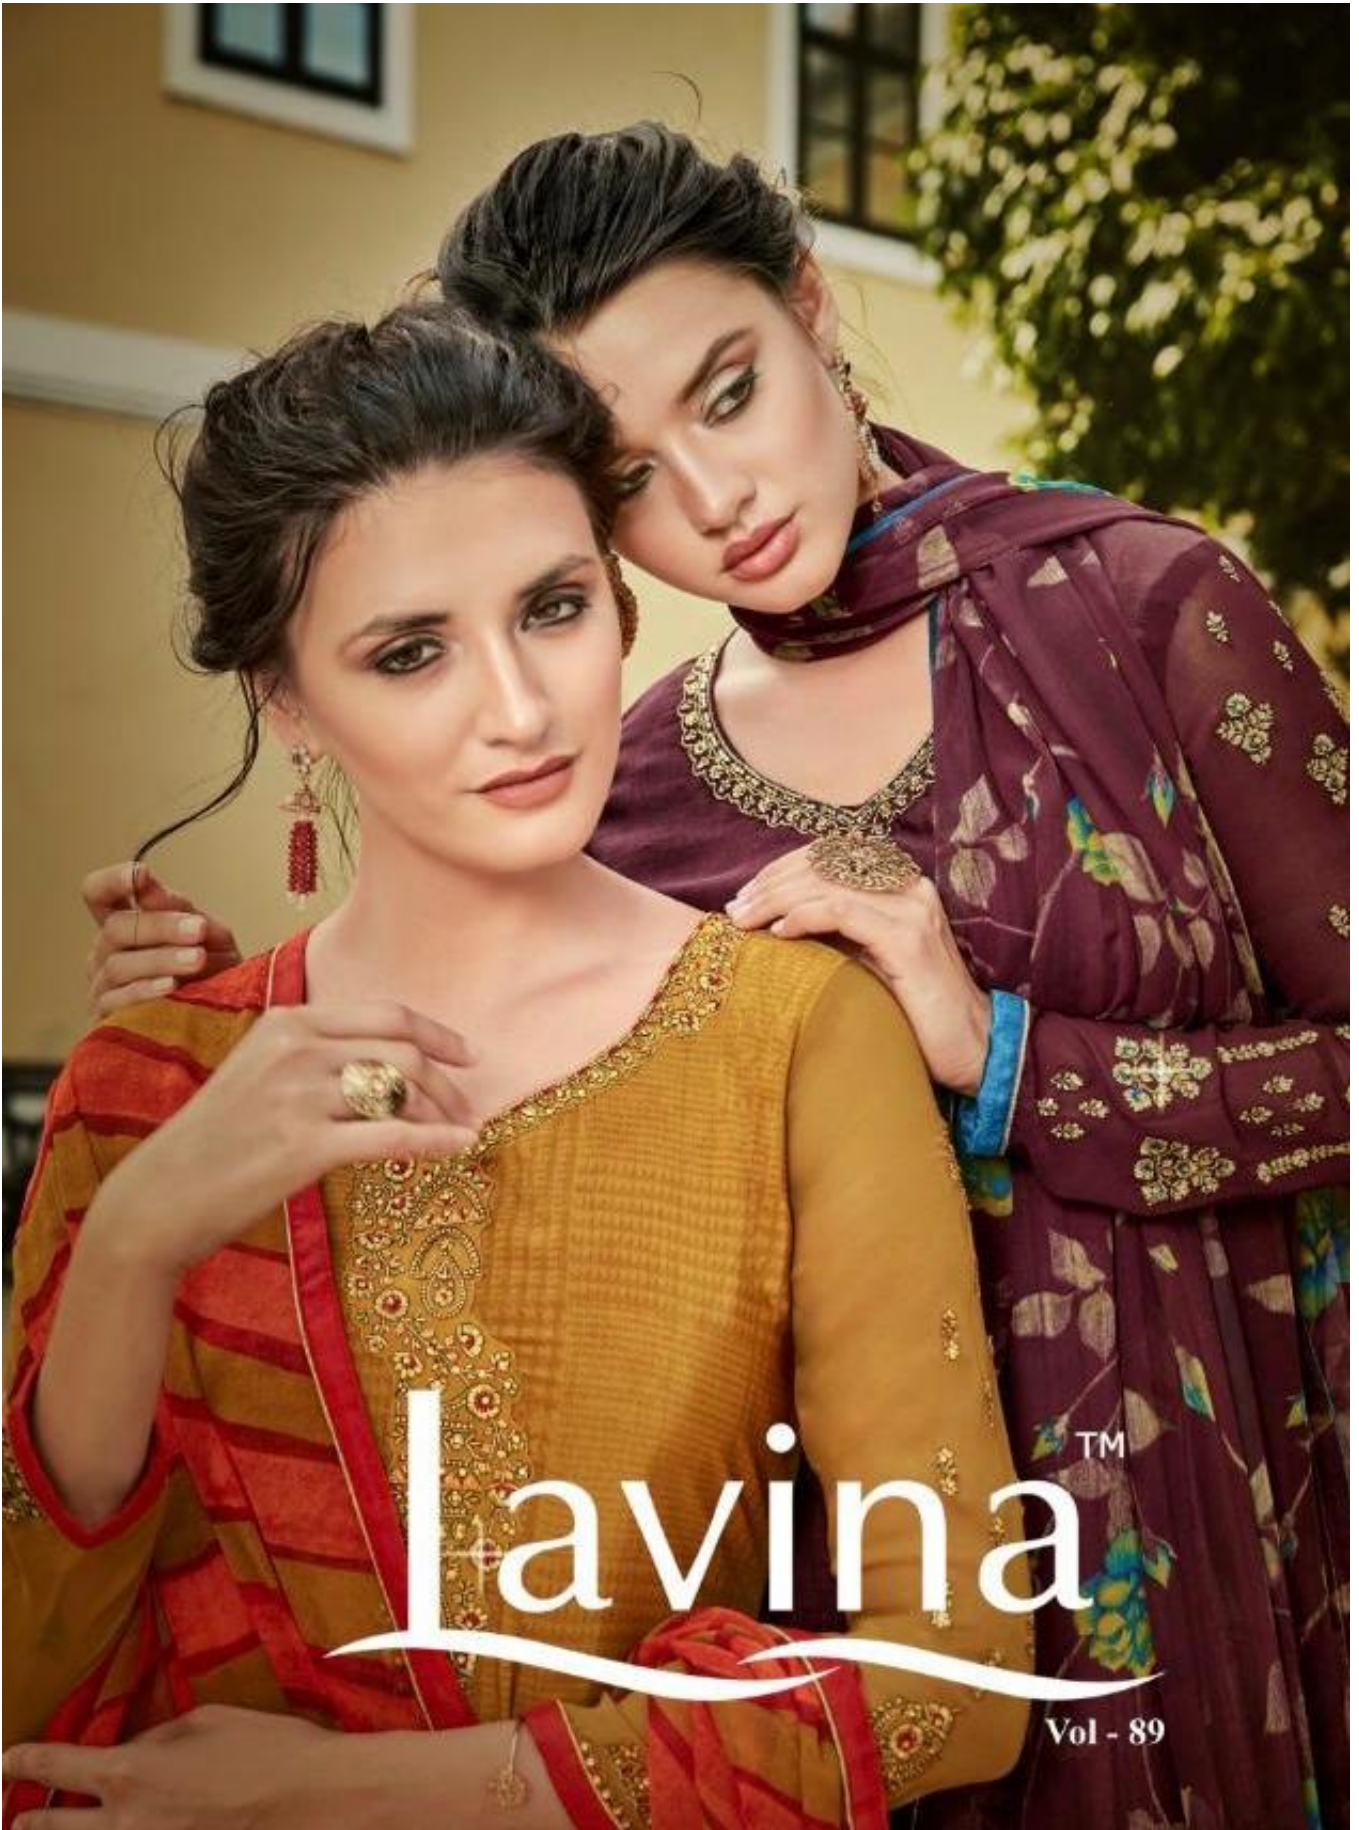

Lavinina<sup>TM</sup>

Vol - 89

Lavinina<sup>TM</sup>

Vol - 89

89001

89002

89003

89004

## PRODUCT DETAILS

**TOP**  
SILK CRAPE SELF PRINTED  
EMBROIDERY WITH SLEEVES EMB WORK

**DUPATTA**  
GEORGETTE DIGITAL PRINTED  
WITH LACE PATTI

**BOTTOM**  
CRAPE SOLID DYED

Lavinina<sup>TM</sup>

Vol - 89