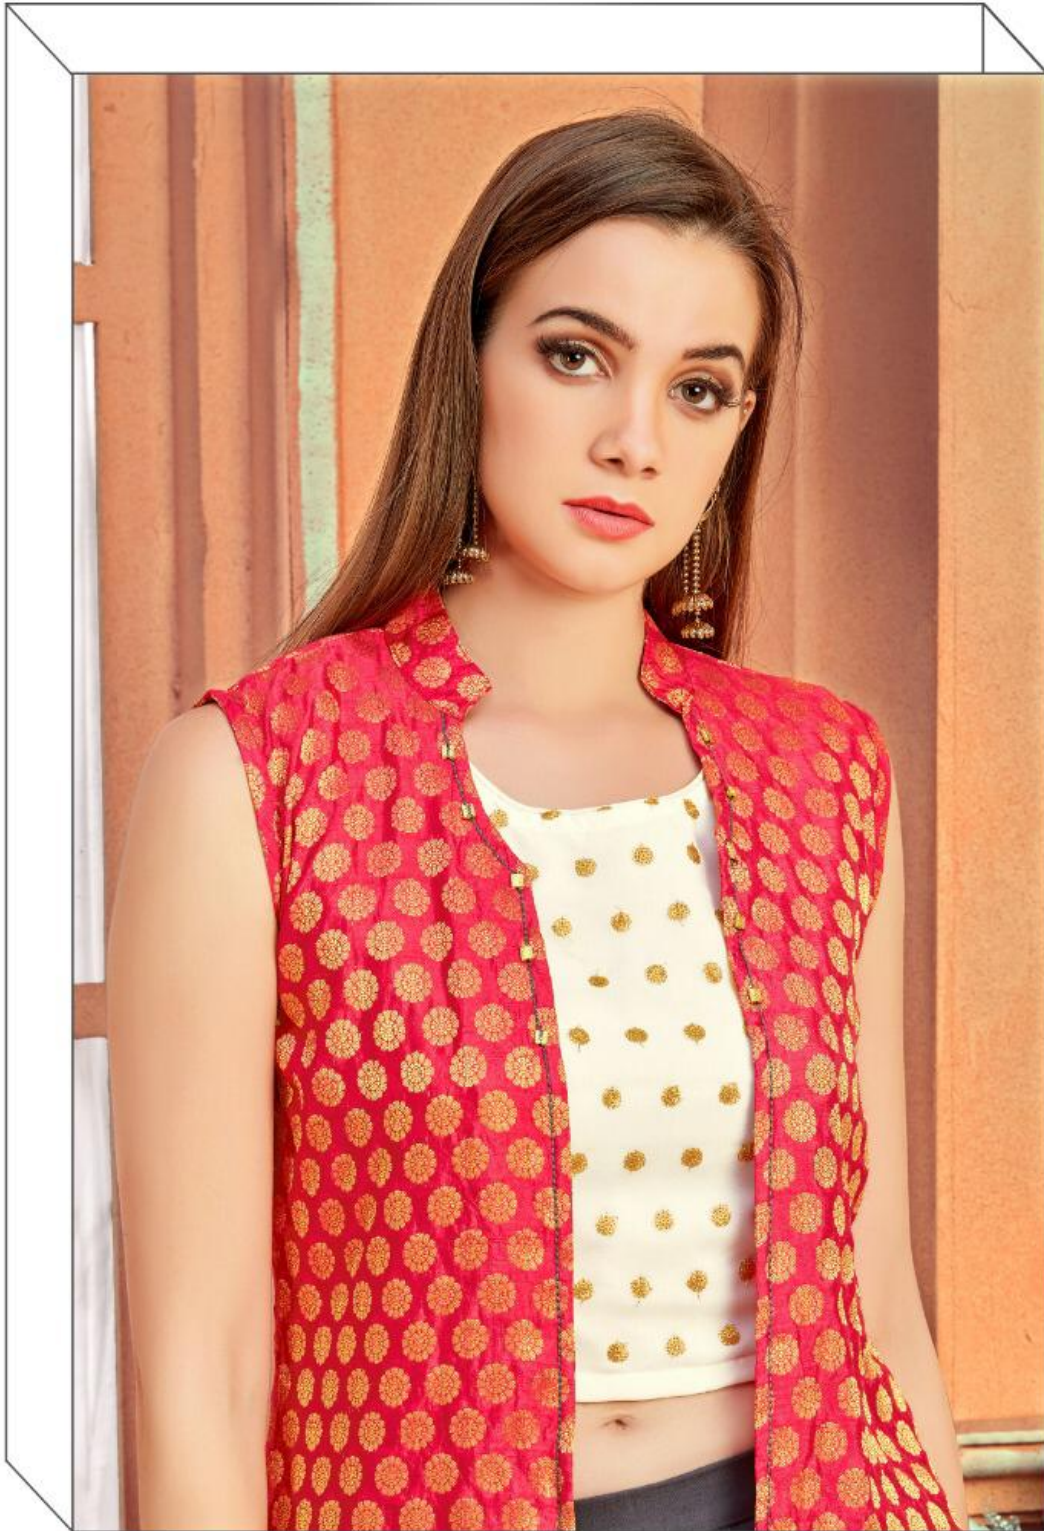

18. ATTITUDE VOL-9

KALAKARÍ
QUALITY BEYOND EXPECTATION

18. ATTITUDE VOL-9

Brighter than the reddest ruby, more precious than the most beautiful diamond. You are lost treasure the world has been searching for, captivate and mesmerize everyone!

Style No.9003

Be proud as never before! Be dignified and stand tall! Be the grace that makes the world bow in reverence. Clad in our garments, you will personify pride and panache like never before.

Style .No.9005

18. ATTITUDE VOL-9

Colourful bright and awash in splendor unmatched - these Kurti do your charm justice like none other. Fill the world around you with brightness unbound.

Style .No.9004

KALAKARÍ
QUALITY BEYOND EXPECTATION