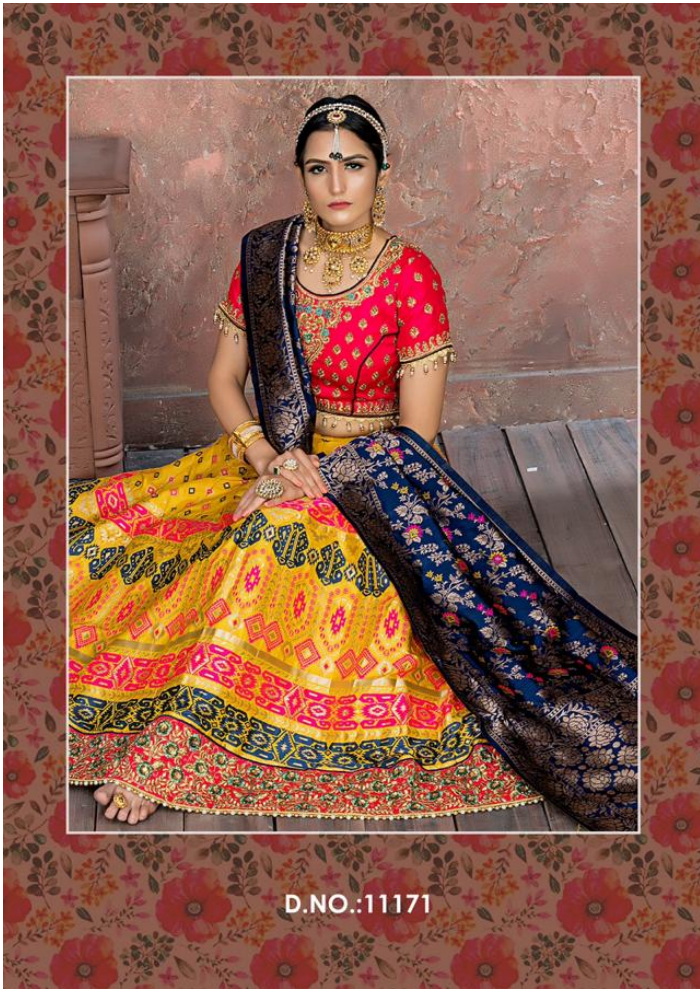

D.NO.:11173

D.NO.:11171

D.NO.:11175

D.NO.:11174

Vol.40

SKU	LEHENGA FABRIC	BLOUSE FABRIC	DUPATTA FABRIC	LEHENGA COLOR	BLOUSE COLOR	DUPATTA COLOR	SIZE	WORK
11171	BANARASI SILK	BANARASI SILK	BANARASI SILK	YELLOW	RANI	NAVY BLUE	UPTO 42 BUST AND WAIST	RESHAM. ZARI. STONE. DORIWORK
11172	BANARASI SILK	BANARASI SILK	BANARASI SILK	GRAY	NAVY BLUE	GRAY	UPTO 42 BUST AND WAIST	RESHAM. ZARI. STONE. DORIWORK
11173	BANARASI SILK	BANARASI SILK	BANARASI SILK	PINK ORANGE	BOTTAL GREEN	MORPICH	UPTO 42 BUST AND WAIST	RESHAM. ZARI. STONE. DORIWORK
11174	BANARASI SILK	BANARASI SILK	BANARASI SILK	PUNCH PINK	WINE	PUNCH PINK	UPTO 42 BUST AND WAIST	RESHAM. ZARI. STONE. DORIWORK
11175	BANARASI SILK	BANARASI SILK	BANARASI SILK	PINE GREEN	PINE GREEN	PINE GREEN	UPTO 42 BUST AND WAIST	RESHAM. ZARI. STONE. DORIWORK