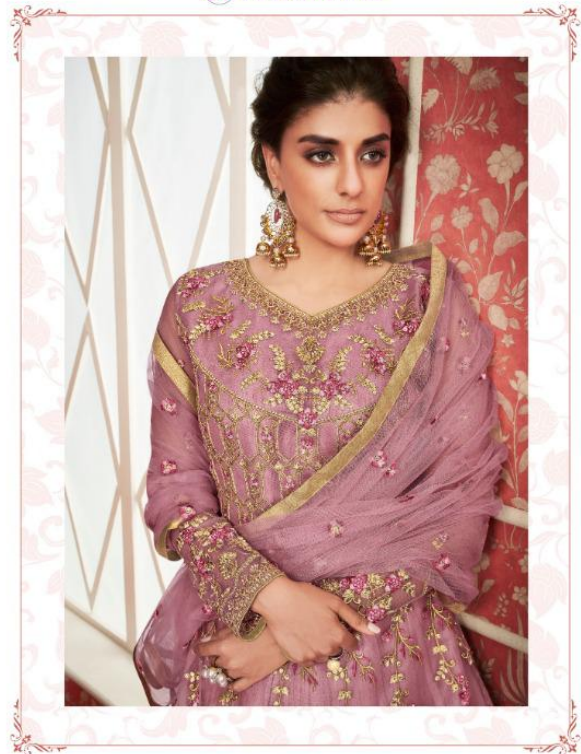

 AASHIRWAD™
A woman in a white lace and tulle wedding dress with gold jewelry is the background for the text.

SAJDA

A Product of Aashirwad creation

 AASHIRWAD™

8302

AASHIRWAD™

 AASHIRWAD™
A woman in a white lace and tulle wedding dress with gold jewelry is the background for the text.

SAJDA

A Product of Aashirwad creation

AASHIRWAD™

 AASHIRWAD™
A woman in a white lace and tulle wedding dress with gold jewelry is the background for the text.

SAJDA

A Product of Aashirwad creation

AASHIRWAD™

AASHIRWAD™

8297

8298

AASHIRWAD™

 AASHIRWAD™

8301

SAJDA

Exclusive looks, designed for the festive fever
Glamorous and elegant outfit, ideal for the contemporary bride