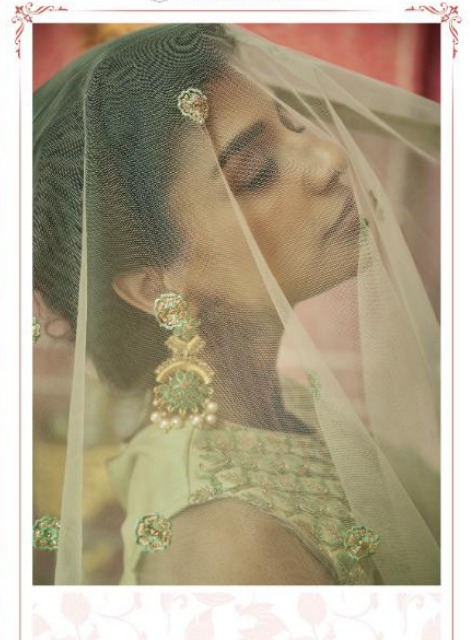

AASHIRWAD™