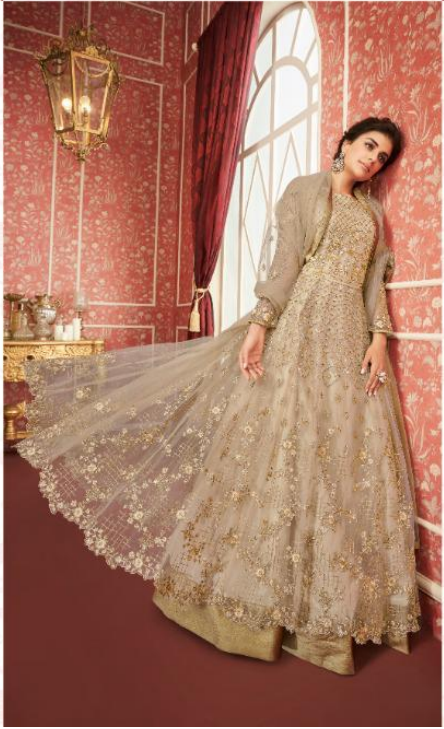

 AASHIRWAD™
A woman in a white lace and tulle wedding dress with gold jewelry is the background for the text.

SAJDA

A Product of Aashirwad creation

 AASHIRWAD™

8302

AASHIRWAD™

 AASHIRWAD™
A woman in a white lace and tulle wedding dress with gold jewelry is the background for the text.

SAJDA

A Product of Aashirwad creation

AASHIRWAD™

 AASHIRWAD™
A woman in a white lace and tulle wedding dress with gold jewelry is the background for the text.

SAJDA

A Product of Aashirwad creation

AASHIRWAD™

AASHIRWAD™

8297

8298

AASHIRWAD™

 AASHIRWAD™

8301

SAJDA

Exclusive looks, designed for the festive fever
Glamorous and elegant outfit, ideal for the contemporary bride