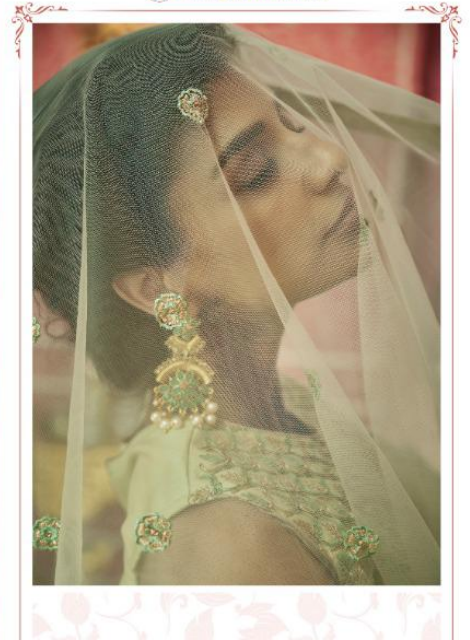

 AASHIRWAD™
A woman in a white lace and tulle wedding dress with gold jewelry is the background for the text.

SAJDA

A Product of Aashirwad creation

 AASHIRWAD™

8302

AASHIRWAD™

 AASHIRWAD™
A woman in a white lace and tulle wedding dress with gold jewelry is the background for the text.

SAJDA

A Product of Aashirwad creation

AASHIRWAD™

 AASHIRWAD™
A woman in a white lace and tulle wedding dress with gold jewelry is the background for the text.

SAJDA

A Product of Aashirwad creation

AASHIRWAD™

AASHIRWAD™

8297

8298

AASHIRWAD™

 AASHIRWAD™

8301

SAJDA

Exclusive looks, designed for the festive fever
Glamorous and elegant outfit, ideal for the contemporary bride