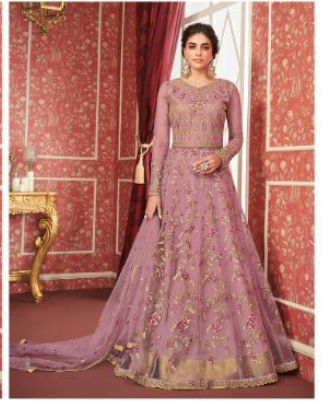

 AASHIRWAD™
A woman in a white lace and tulle wedding dress with gold jewelry is the background for the text.

SAJDA

A Product of Aashirwad creation

 AASHIRWAD™

8302

AASHIRWAD™

 AASHIRWAD™
A woman in a white lace and tulle wedding dress with gold jewelry is the background for the text.

SAJDA

A Product of Aashirwad creation

AASHIRWAD™

 AASHIRWAD™
A woman in a white lace and tulle wedding dress with gold jewelry is the background for the text.

SAJDA

A Product of Aashirwad creation

AASHIRWAD™

AASHIRWAD™

8297

8298

AASHIRWAD™

 AASHIRWAD™

8301

SAJDA

Exclusive looks, designed for the festive fever
Glamorous and elegant outfit, ideal for the contemporary bride

8297

8298

8301

8302

8299

8300

AASHIRWAD™
SAJDA