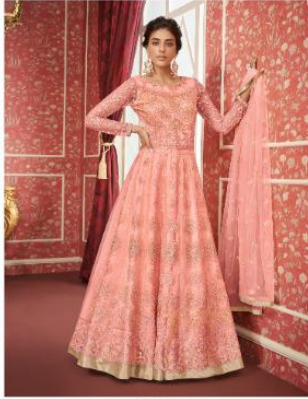

8297

8298

8301

8302

8299

8300

AASHIRWAD™
SAJDA