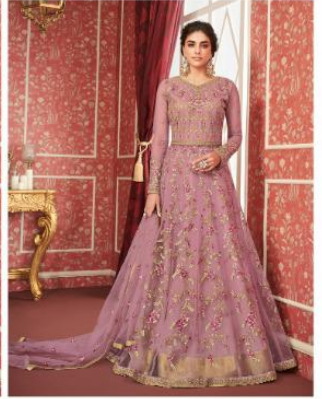

 AASHIRWAD™  
A woman in a white lace and tulle wedding dress with gold jewelry is the background for the text.

SAJDA

*A Product of Aashirwad creation*

 AASHIRWAD™

8302

AASHIRWAD™

 AASHIRWAD™  
A woman in a white lace and tulle wedding dress with gold jewelry is the background for the text.

# SAJDA

Exclusive looks, designed for the festive fever  
Glamorous and elegant outfit, ideal for the contemporary bride

AASHIRWAD™

8300

8297

8298

8301

8302