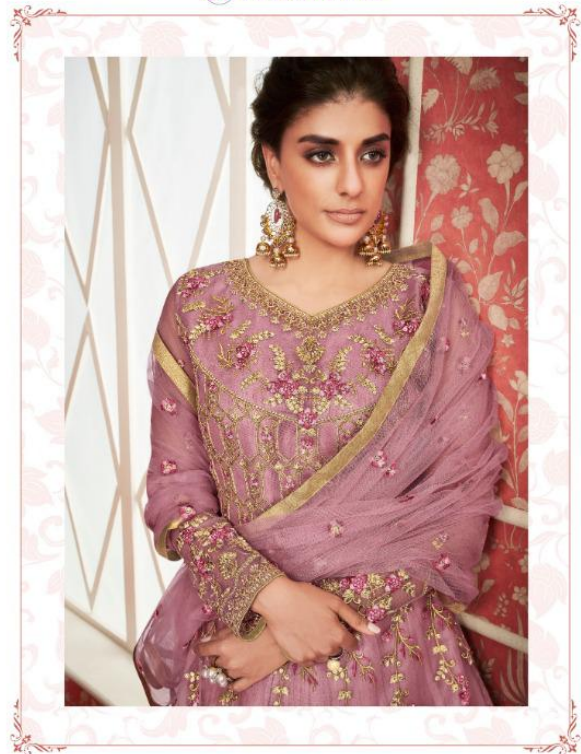

 AASHIRWAD™  
A woman in a white lace and tulle wedding dress with gold jewelry is the background for the text.

SAJDA

*A Product of Aashirwad creation*

 AASHIRWAD™

8302

AASHIRWAD™

 AASHIRWAD™  
A woman in a white lace and tulle wedding dress with gold jewelry is the background for the text.