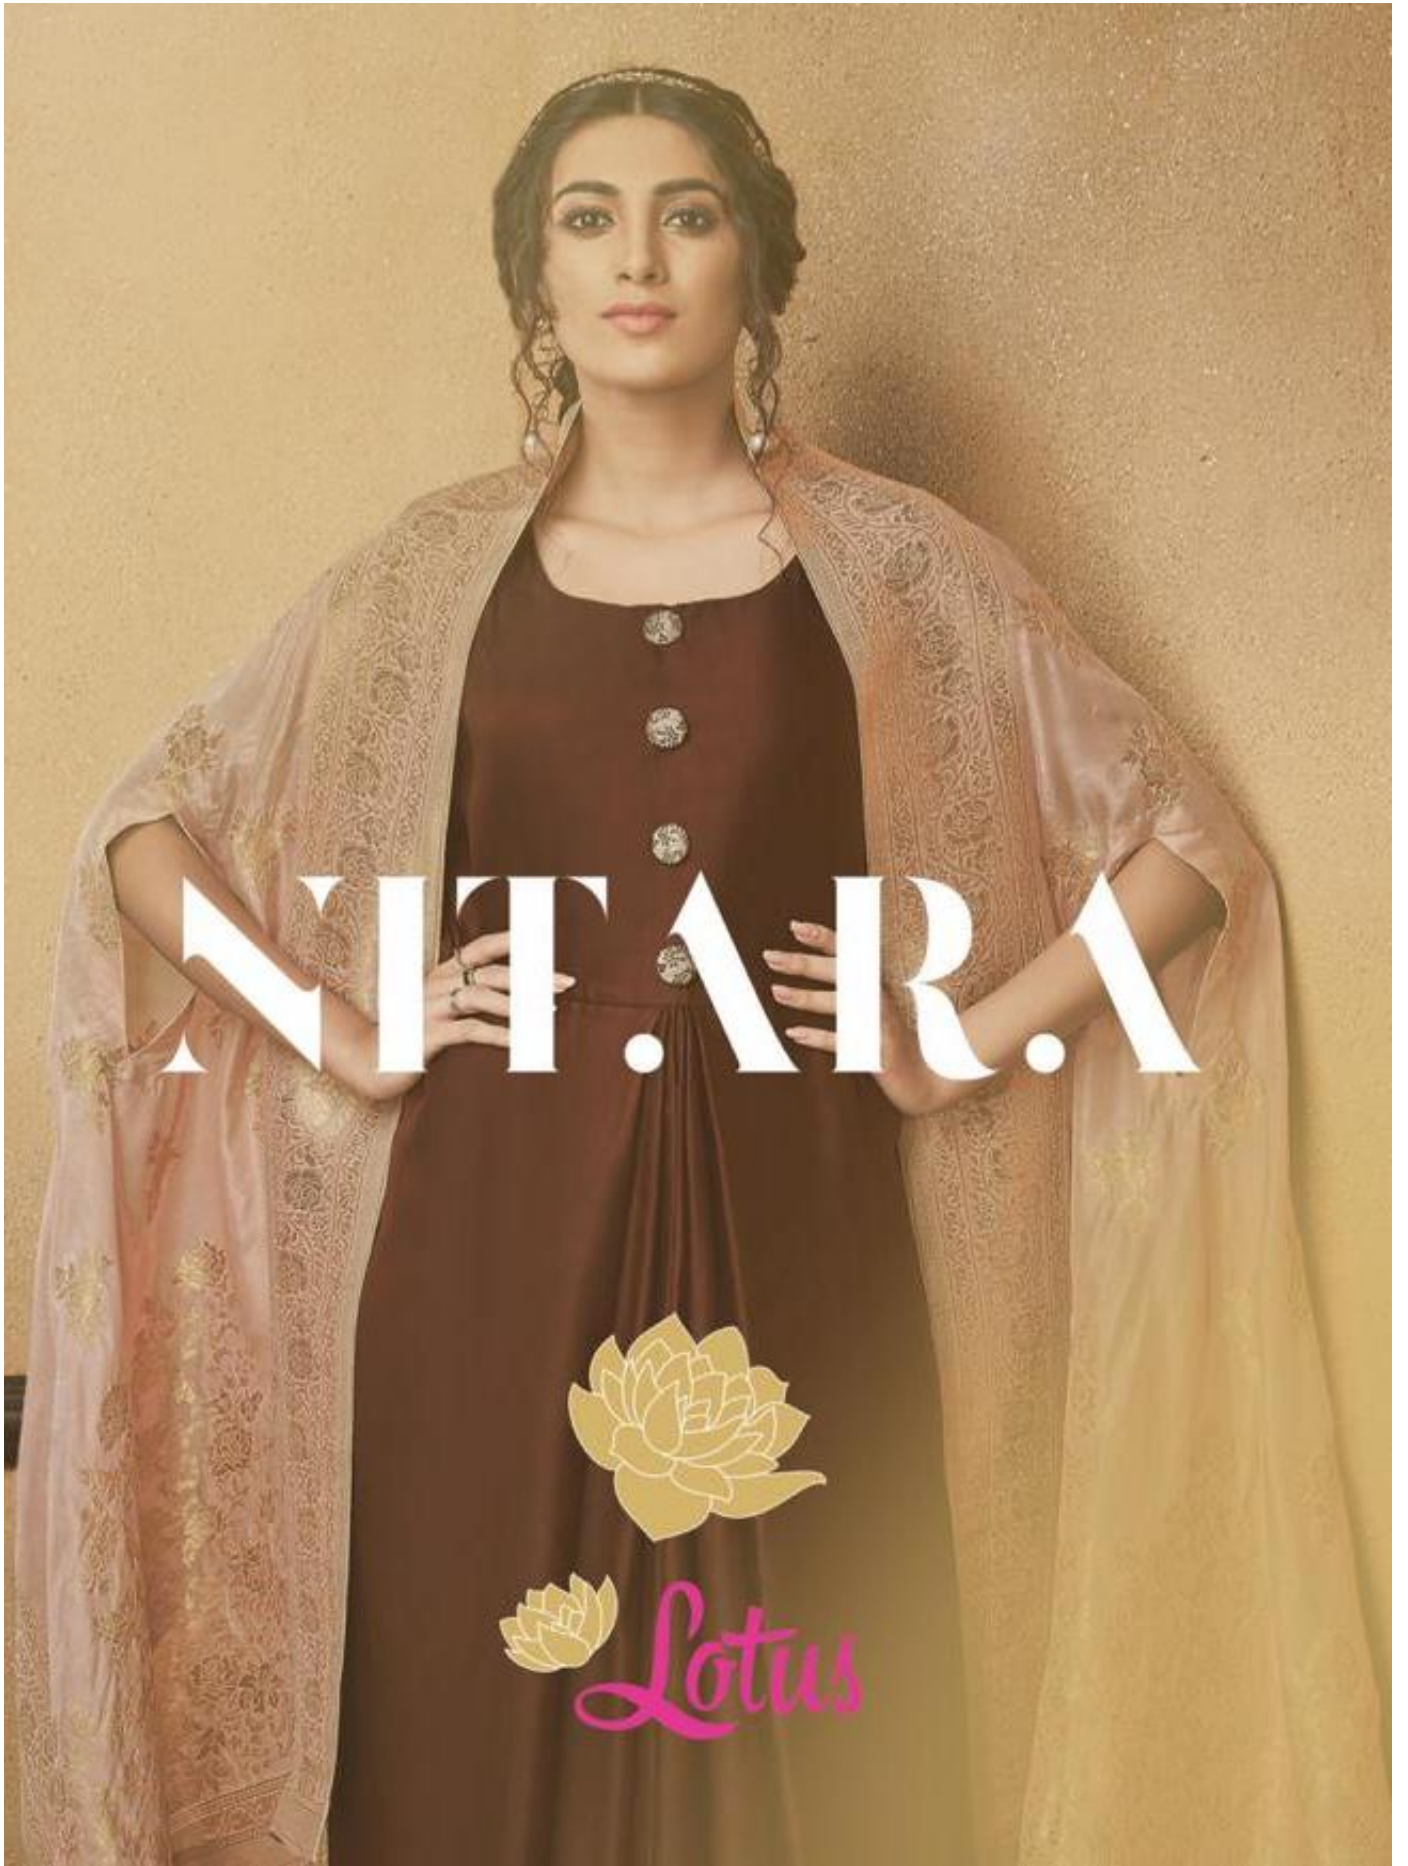

NITARA

NITARA

Breathe
Essence

Examine this sublime composition
and make a mark wherever you go.

D.No.- 4105

A woman in the same black and gold shawl and beige dress is standing against a textured gold wall. The image is framed with a dark border. On the right side, there is text and graphics. At the top right, the word "NITARA" is written in a bold, black, sans-serif font. Below it, the words "Breathe" and "Essence" are written in a white, cursive font. Underneath the text is a stylized yellow lotus flower graphic. At the bottom right, there is a small yellow lotus flower graphic. In the center right, there is a small text block that reads "Examine this sublime composition and make a mark wherever you go." Below that, the text "D.No.- 4105" is written in a small, black, sans-serif font.