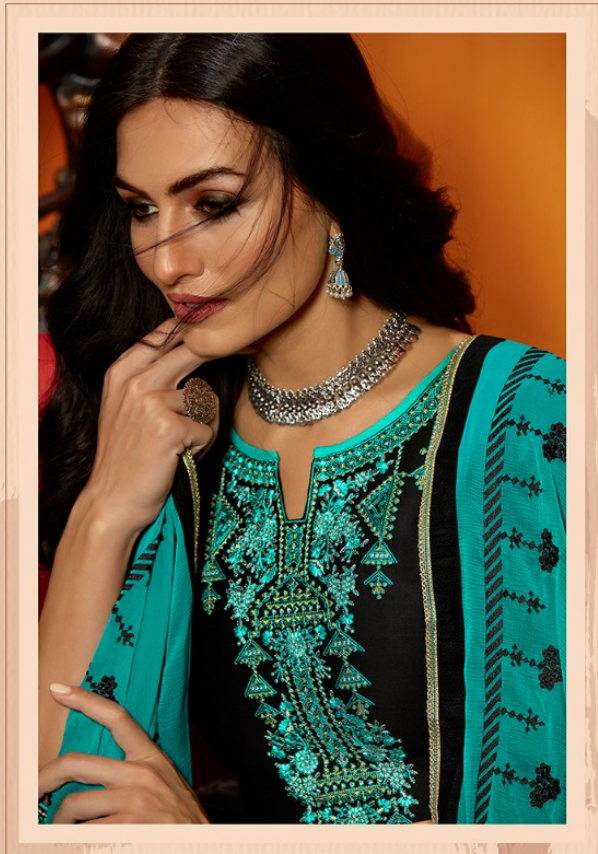

*Kalaroop*  
LIFESTYLE & FABRICS PVT. LTD.

Fashion of **PATIALA**

VOL-25

10037

10033

10032

Fashion

CATALOG NAME:

# Fashion of Patiyala Vol - 25

PIECES :10

	FABRICS DETAILS
<b>TOP</b>	COTTON SATIN WITH COTTON INNER
<b>BOTTOM</b>	HEAVY RAYON BOTTOM WITH WORK
<b>DUPPATTA</b>	NAZNEEN WITH WORK
<b>Size</b>	L-40, XL-42, XXL-44