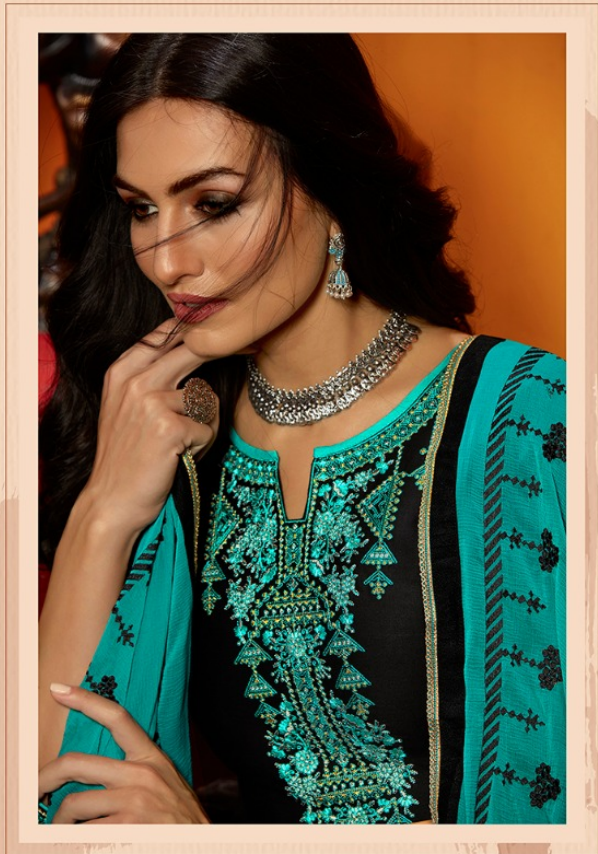

*Kalaroop*  
LIFESTYLE & FABRICS PVT. LTD.

Fashion of **PATIALA**  
VOL-25

10037

10033

10032

Fashion

CATALOG NAME:

# Fashion of Patiyala Vol - 25

PIECES :10

	FABRICS DETAILS
<b>TOP</b>	COTTON SATIN WITH COTTON INNER
<b>BOTTOM</b>	HEAVY RAYON BOTTOM WITH WORK
<b>DUPPATTA</b>	NAZNEEN WITH WORK
<b>Size</b>	L-40, XL-42, XXL-44