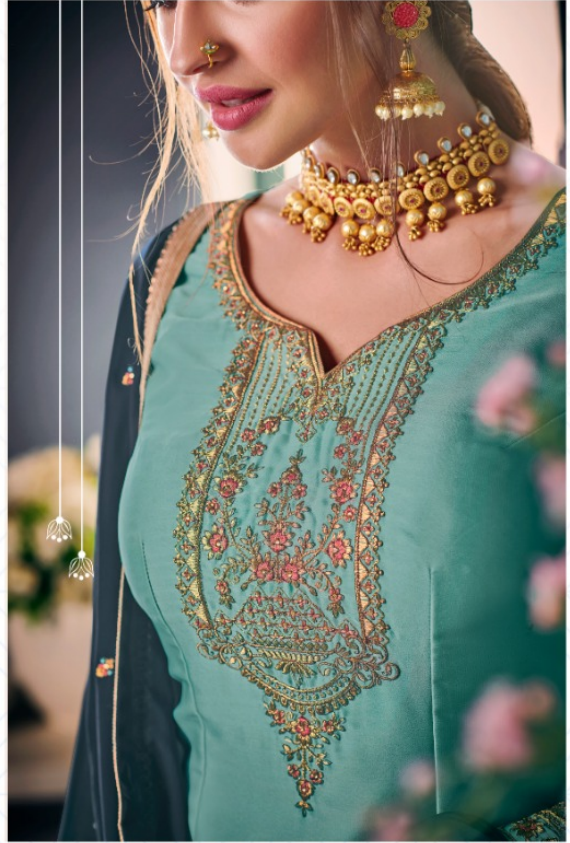

A woman with dark hair is wearing a teal and blue outfit with intricate gold and floral embroidery. She is adorned with a large gold necklace, matching earrings, a forehead ornament, and a ring. The background is dark and out of focus.

Kesari
TRENDZ

GULBAG VOL - 02

Kesari
TRENDZ

A woman with dark hair is wearing a teal long-sleeved top with intricate gold and floral embroidery. She is also wearing a dark blue shawl with gold trim. Her jewelry includes a gold forehead ornament, large gold earrings, a multi-strand gold necklace, and a large gold ring. The background is dark and out of focus.

Kesari
TRENDZ

GULBAG VOL - 02

Kesari
TRENDZ

GUJBAG

1008

Kesani
TRENDZ

1008

1011