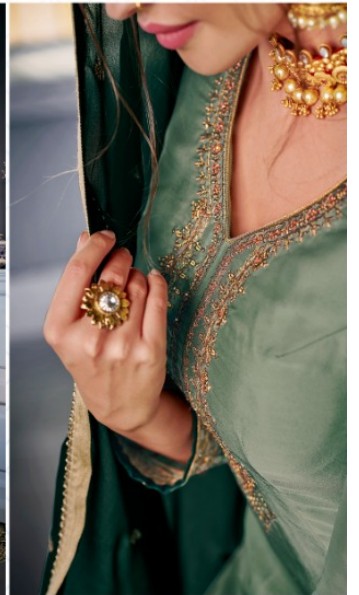

Kesari
TRENDZ