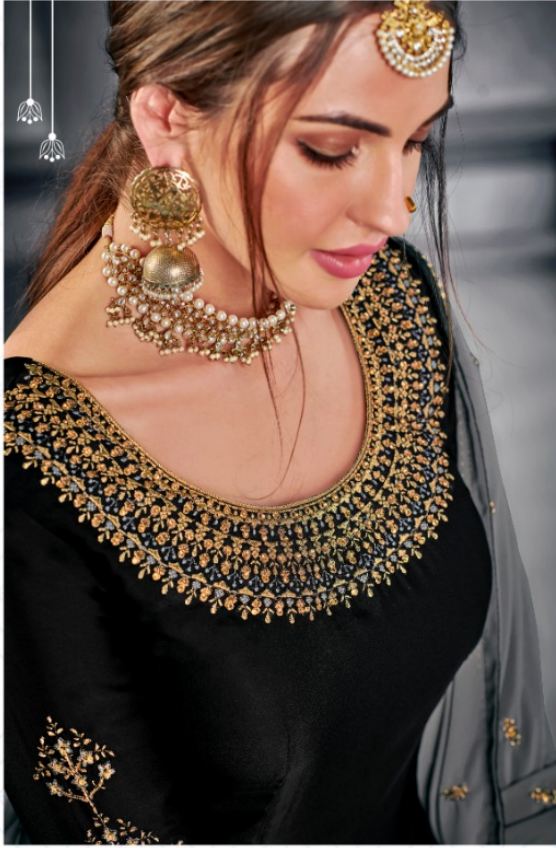

A woman with dark hair is wearing a teal and blue outfit with intricate gold and floral embroidery. She is adorned with a large gold necklace, matching earrings, a forehead ornament, and a ring. The background is dark and out of focus.

Kesari
TRENDZ

GULBAG VOL - 02

Kesari
TRENDZ

A woman with dark hair is wearing a teal long-sleeved top with intricate gold and floral embroidery. She is also wearing a dark blue shawl with gold trim. Her jewelry includes a gold forehead ornament, large gold earrings, a multi-strand gold necklace, and a large gold ring. The background is dark and out of focus.

Kesari
TRENDZ

GULBAG VOL - 02

Kesari
TRENDZ

GUJBAG

1008

Kesani
TRENDZ

1008

1011