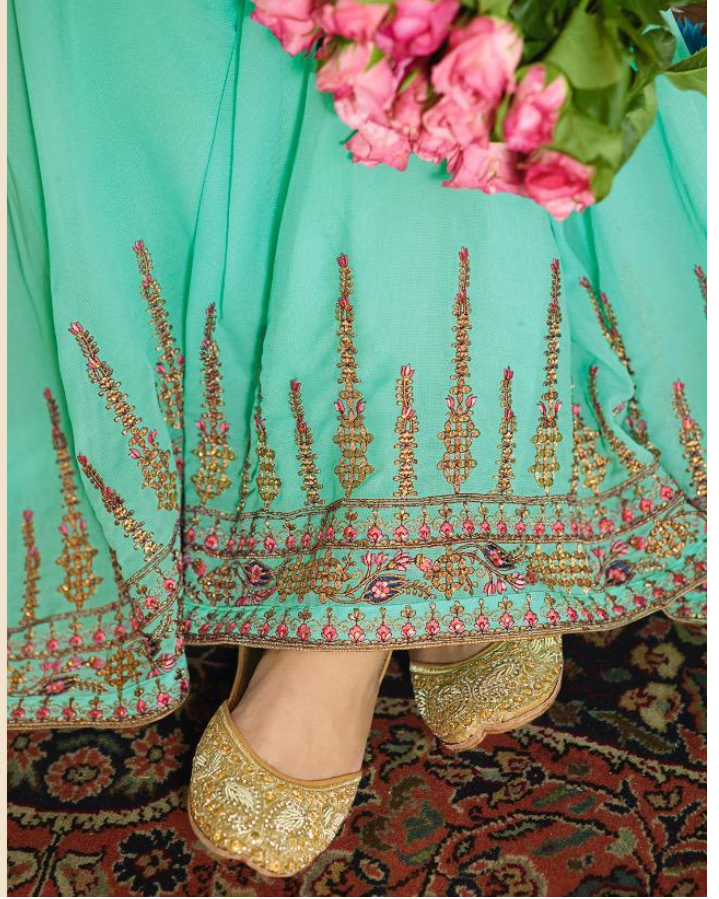

zubeda®
ESSENCE TO BE SEEN

●● 16505

Look

MAKE EVERY LOOK COUNT WITH CONFIDENCE.