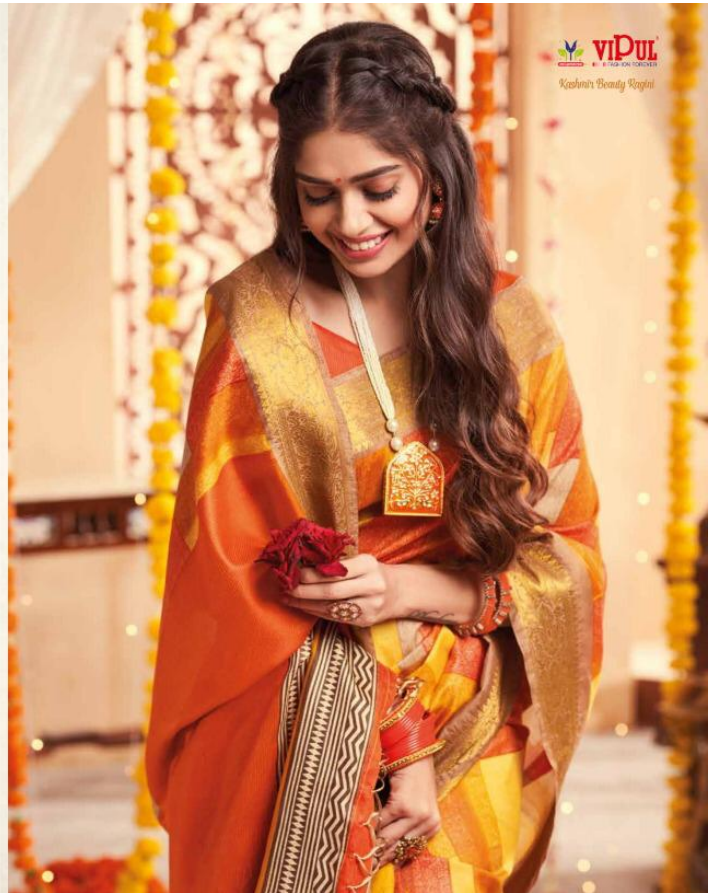

VIPUL
Kashmir's Beauty Reginal

Opulence

*Indulge in metropolitan elegance with the
season's hypnotic shades...*

viDUL
Kashmir's Beauty Regime

40117
Mercury
Silk

viDUL
Kashmir Beauty Regime

40125
Mercury
Silk

viDUL
Kashmir's Beauty Kingdom

40128
Mercury

40111

40112

40113

40114

40115

40116

40125

40126

40127

40128

Kashmir's Beauty Regime

*Summer has never felt so
luxurious... immerse yourself
in the mesmerizing charm of our
embroidered dresses & experience
magnificence like never before.*

40111
Mercury
Saree

viDut
Fashion's Beauty Revolution

40112
Mercury
Silk

viDUL
BY ANANDAPURAM

Kashish Beauty Regini

40116
Mercury
Silk