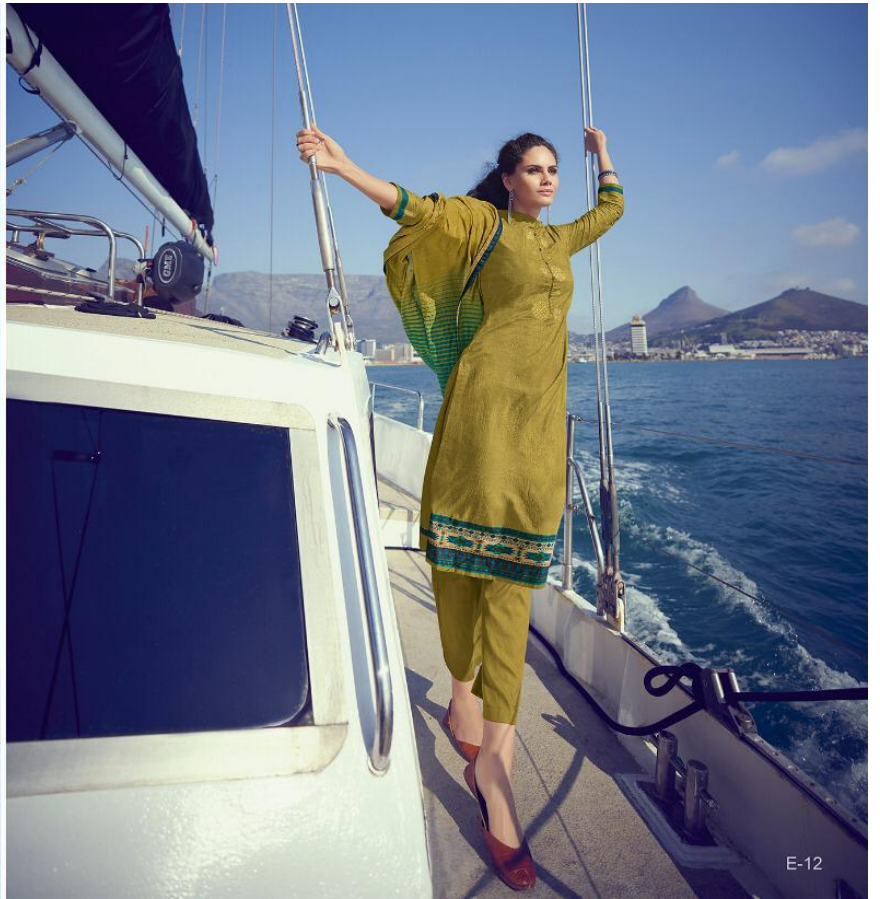

Elahi

PRESENTING TO YOU OUR NEW CATALOGUE

Elahi

FROM VARSHA FASHIONS

DESIGN NO.	CATALOG NAME	DESCRIPTION	PRICE
E-11	ELAHI	TOP : SUPERIOR COTTON PRINTED WITH EMBROIDERY BOTTOM : SUPERIOR COTTON SOLID DUPATTA : OMBRE STYLE HANDLOOM	1490/-
E-12	ELAHI	TOP : SUPERIOR COTTON PRINTED WITH EMBROIDERY BOTTOM : SUPERIOR COTTON SOLID DUPATTA : OMBRE STYLE HANDLOOM	1490/-
E-13	ELAHI	TOP : SUPERIOR COTTON PRINTED WITH EMBROIDERY BOTTOM : SUPERIOR COTTON SOLID DUPATTA : OMBRE STYLE HANDLOOM	1490/-
E-14	ELAHI	TOP : SUPERIOR COTTON PRINTED WITH EMBROIDERY BOTTOM : SUPERIOR COTTON SOLID DUPATTA : OMBRE STYLE HANDLOOM	1490/-
E-15	ELAHI	TOP : SUPERIOR COTTON PRINTED WITH EMBROIDERY BOTTOM : SUPERIOR COTTON SOLID DUPATTA : OMBRE STYLE HANDLOOM	1490/-
E-16	ELAHI	TOP : SUPERIOR COTTON PRINTED WITH EMBROIDERY BOTTOM : SUPERIOR COTTON SOLID DUPATTA : OMBRE STYLE HANDLOOM	1490/-
E-17	ELAHI	TOP : SUPERIOR COTTON PRINTED WITH EMBROIDERY BOTTOM : SUPERIOR COTTON SOLID DUPATTA : OMBRE STYLE HANDLOOM	1490/-
E-18	ELAHI	TOP : SUPERIOR COTTON PRINTED WITH EMBROIDERY BOTTOM : SUPERIOR COTTON SOLID DUPATTA : OMBRE STYLE HANDLOOM	1490/-