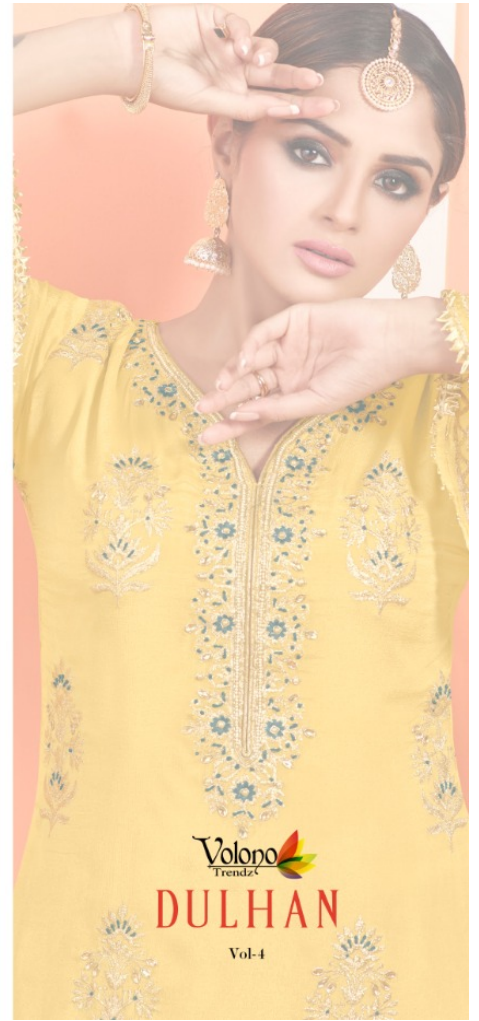

DULHAN

Vol-4

4001

4002

4003

4004

4005

4006

Volano
Trendz

GODDESS OF CHARM

Her presence makes the world bow down in reverence for personality has been crafted from the material that heaven's made of she's the goddess of charm and the whole world is in love with her

4006

Volono
Trendz

DULHAN

Vol-4

She represents all that is fruitful and virtuous about the world. She exudes an ageless presence and a wonder that spans generations. Her charm only grows with the passing of the ages, much like time.

4002

Volano
Trendz

GODDESS OF TRADITION

She represents all that is fruitful and reliable about the world. She exudes an ageless presence and a wonder that spans generations. Her charm only grows with the passing of the ages. Much like time.