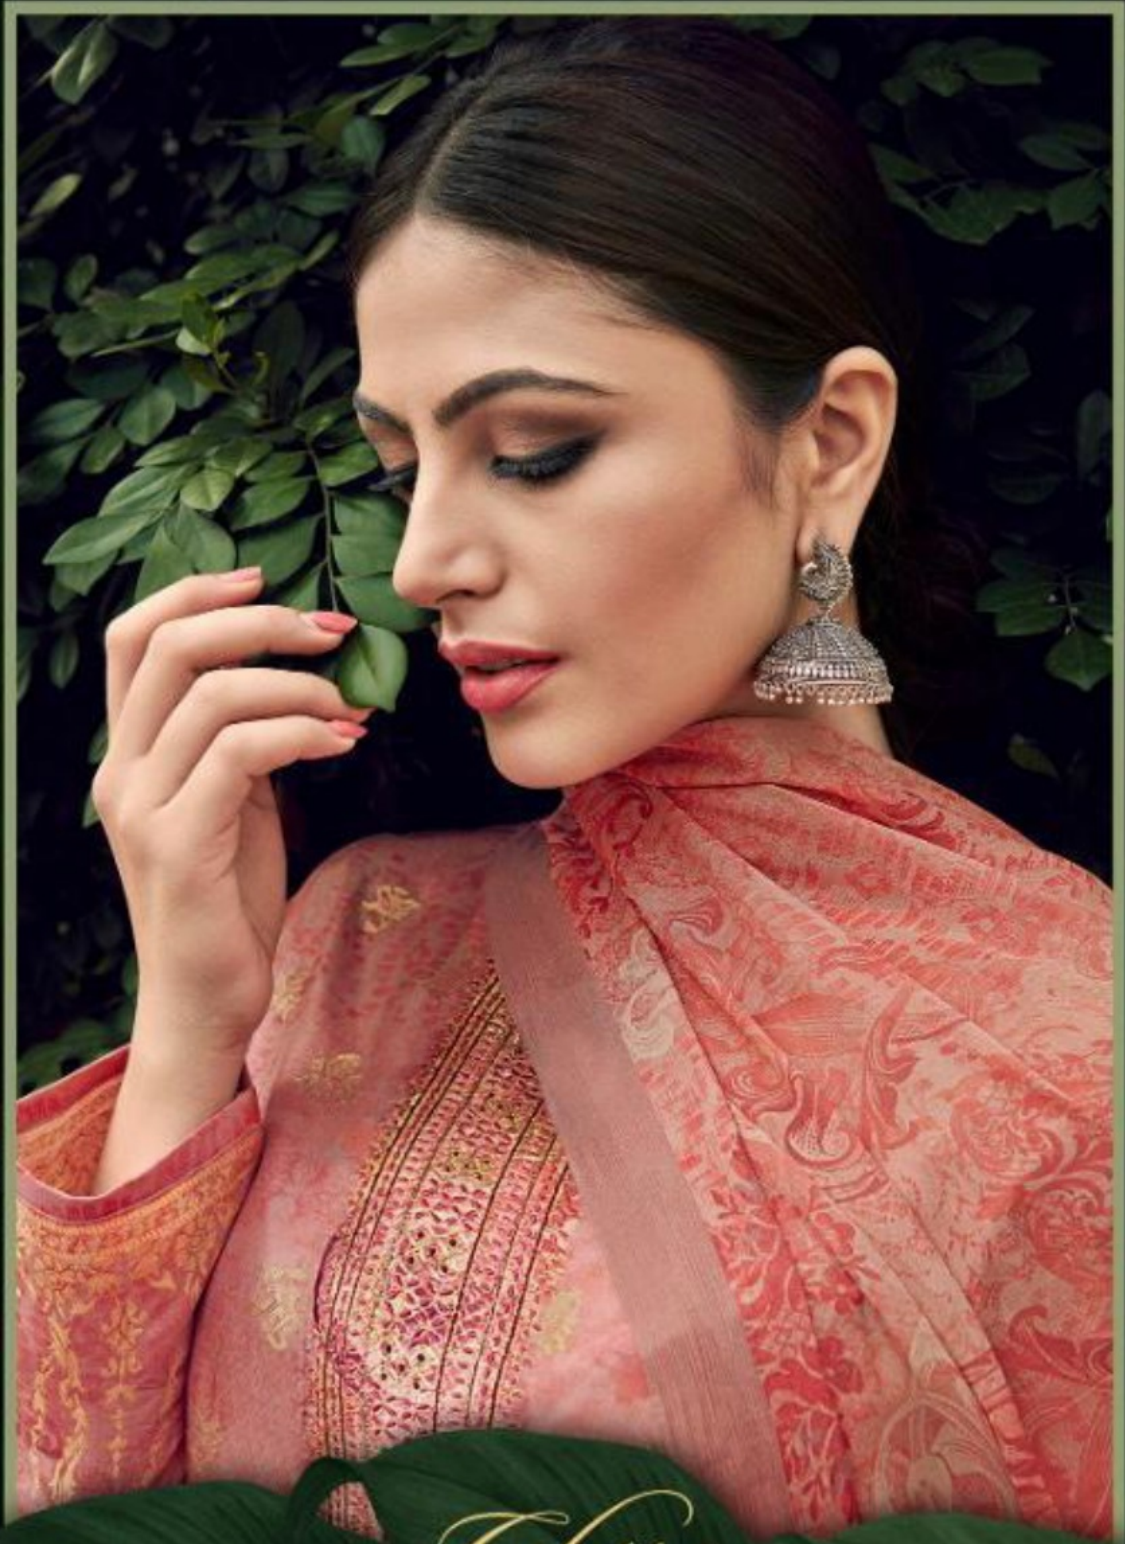

Glossy

FIRDOUS

2533

Glossy

2530

Glossy

FIRDOUS

Glossy

Glossy

FIRDOUS

PRODUCT DETAILS

TOP

DOLA JAQUARD DIGITAL PRINT WITH EMBROIDERY

BOTTOM

JAM SATIN DYED

DUPATTA