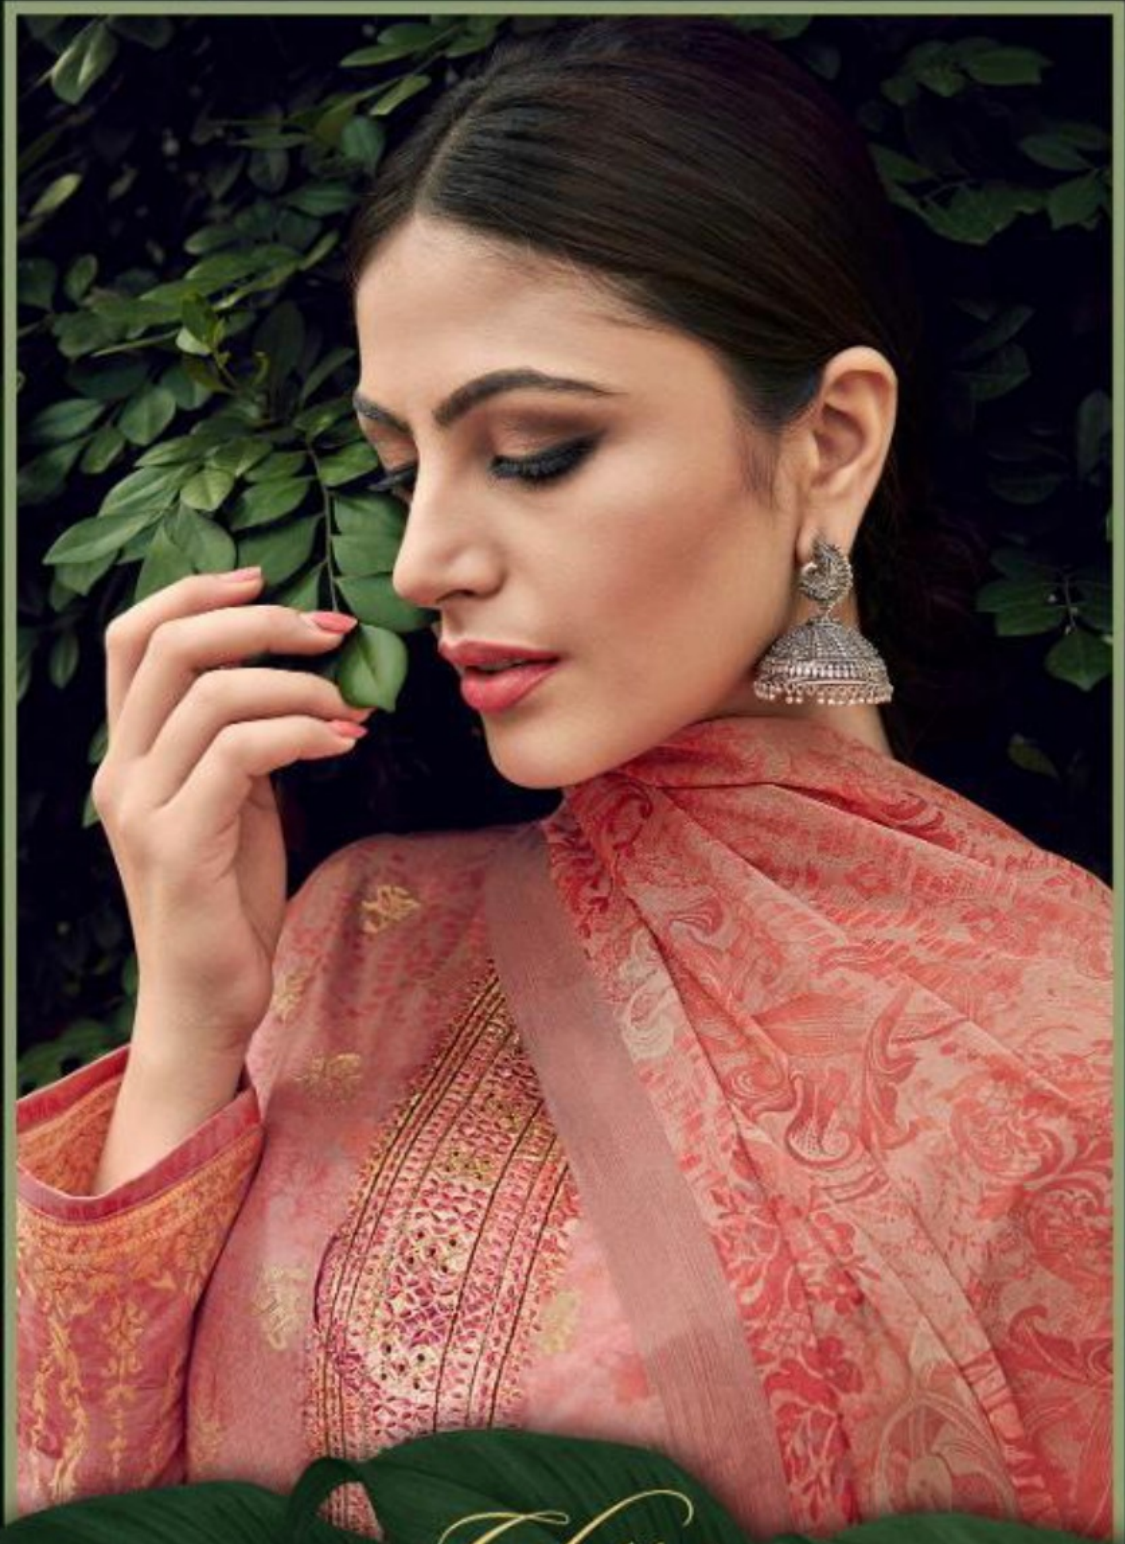

Glossy

FIRDOUS

2533

Glossy

2530

Glossy

FIRDOUS

Glossy

Glossy

FIRDOUS

PRODUCT DETAILS

TOP

DOLA JAQUARD DIGITAL PRINT WITH EMBROIDERY

BOTTOM

JAM SATIN DYED

DUPATTA

PURE CHINON DIGITAL PRINT

Glossy

FIRDOUS

2529

2530

2533

2534

2531