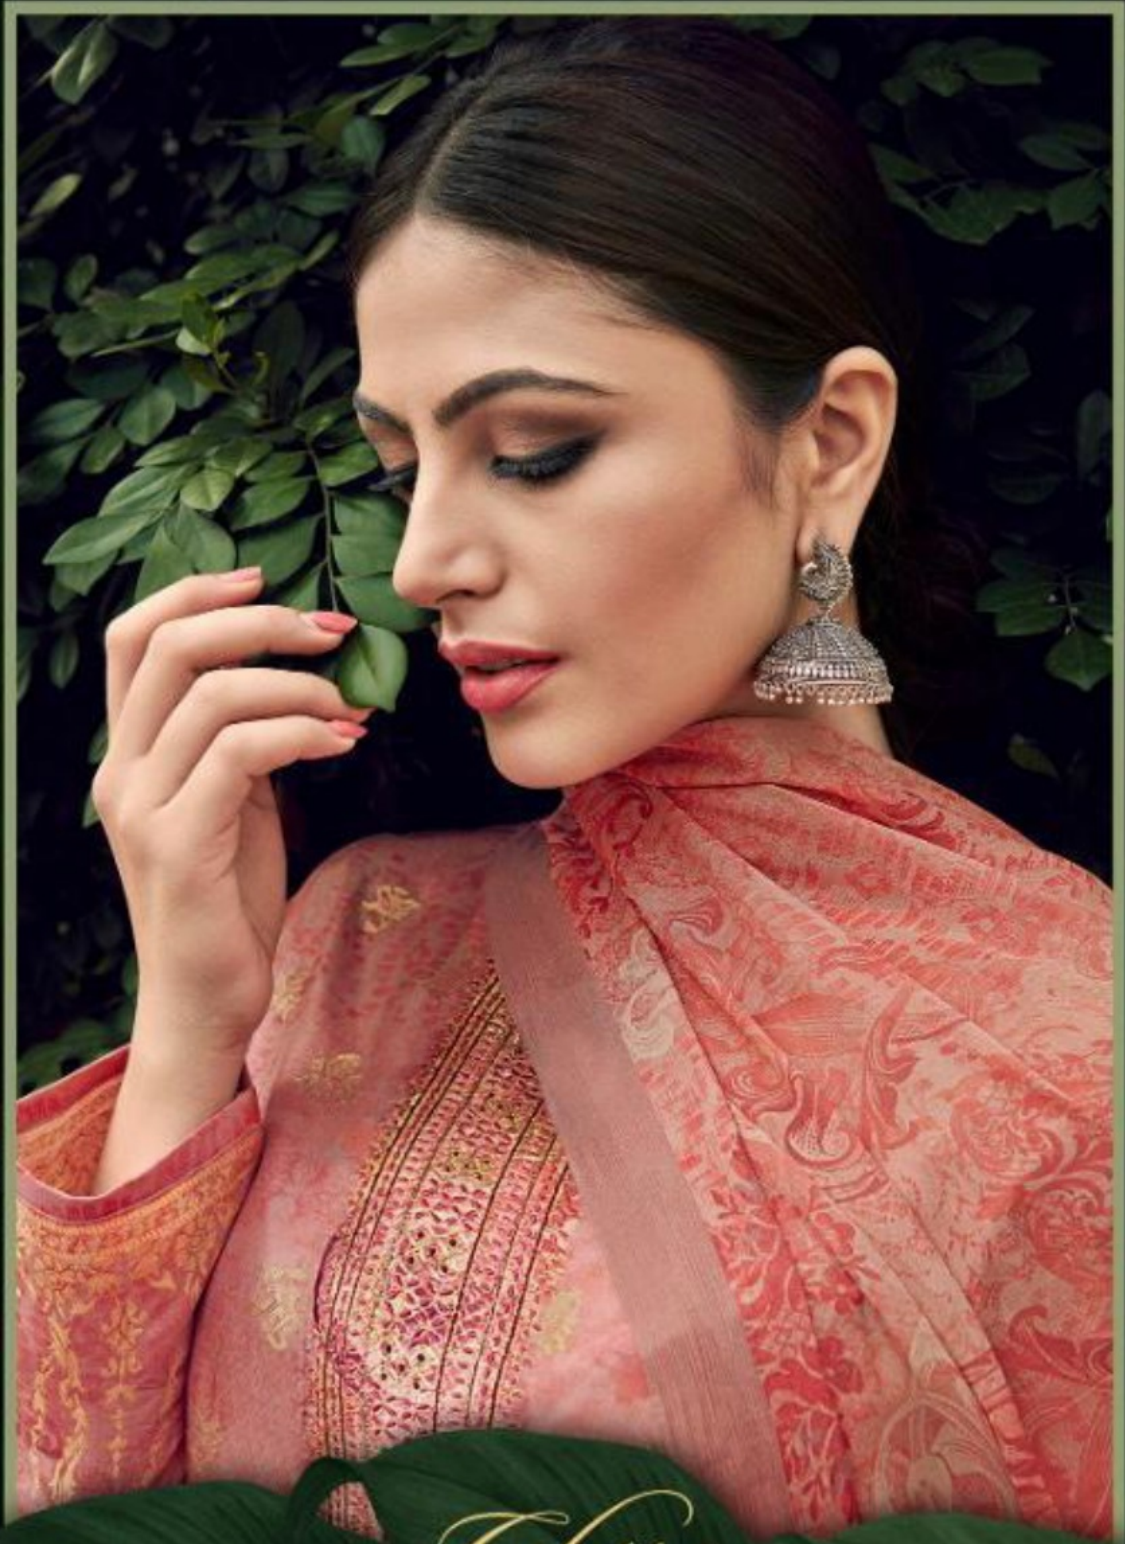

Glossy

FIRDOUS

Glossy

2530

Glossy

FIRDOUS

Glossy

2535

Glossy

Glossy

Glossy

2532

Glossy

Glossy

FIRDOUS

PRODUCT DETAILS

TOP

DOLA JAQUARD DIGITAL PRINT WITH EMBROIDERY

BOTTOM

JAM SATIN DYED

DUPATTA

PURE CHINON DIGITAL PRINT

Glossy

FIRDOUS