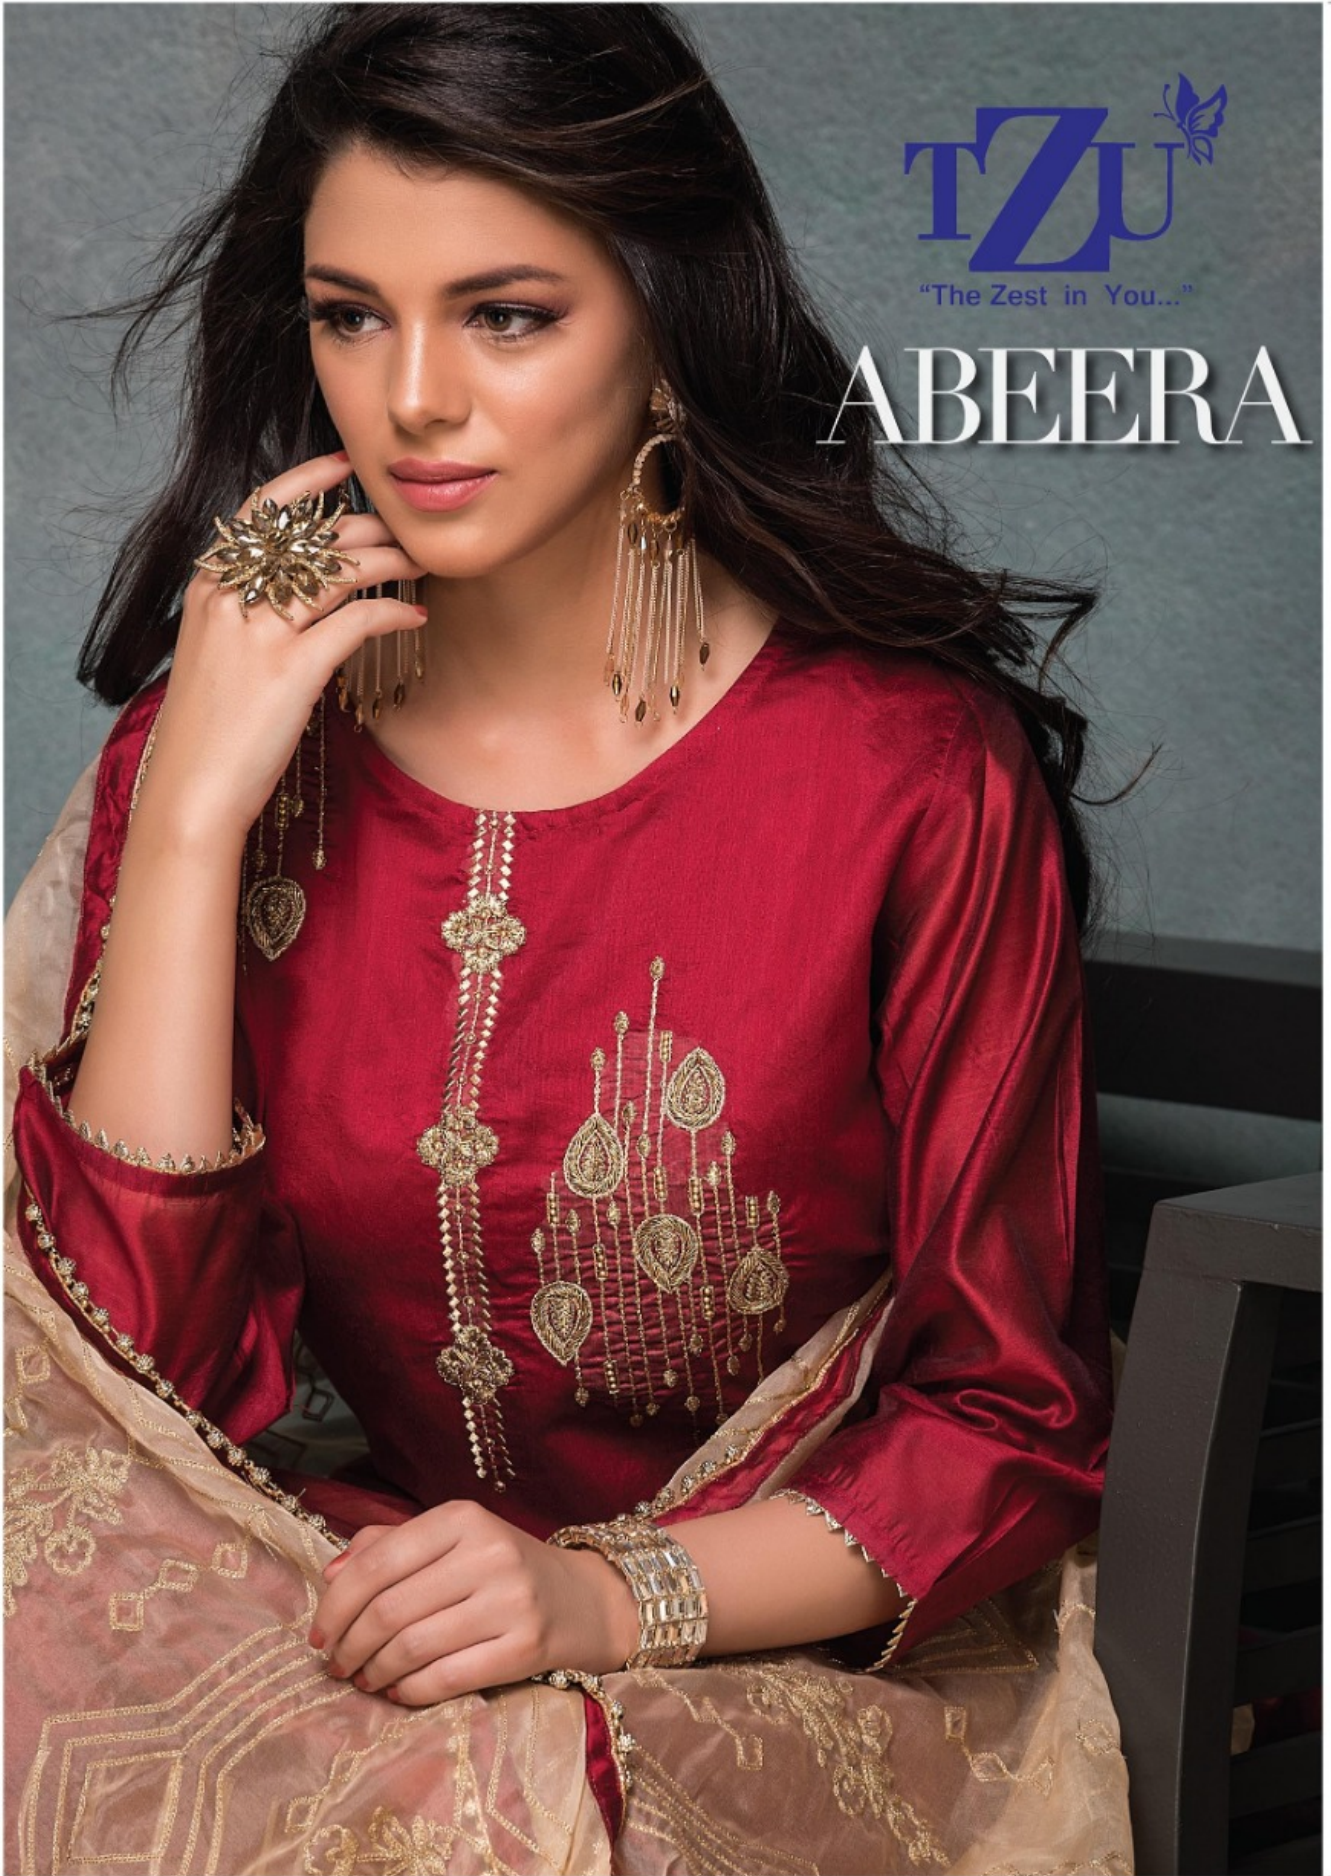

TZU

"The Zest in You..."

ABEERA