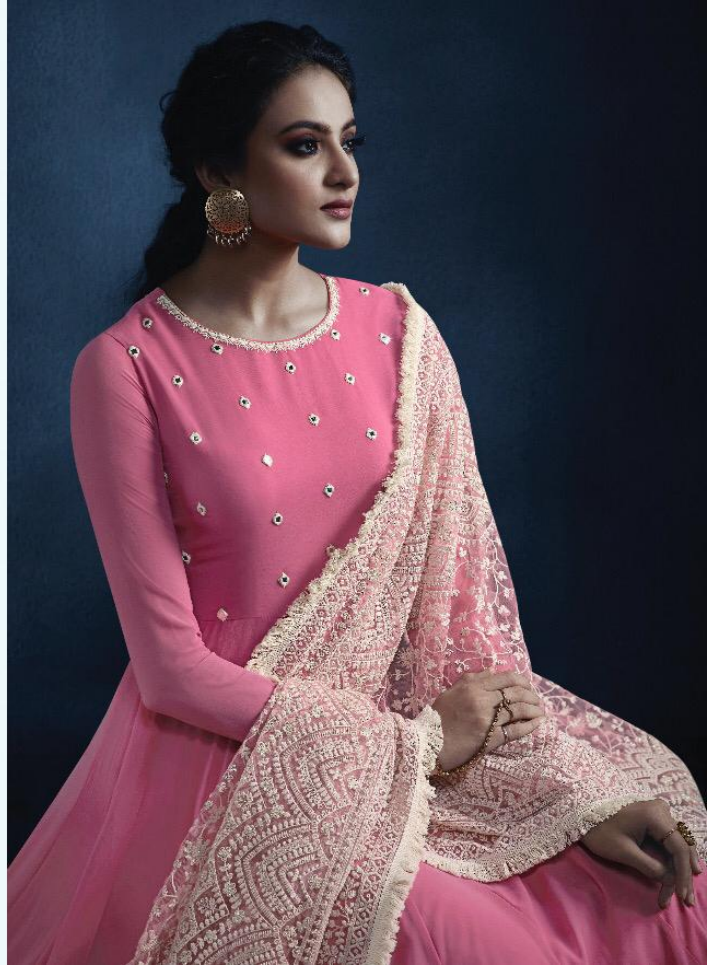

MUGDHA

11017

MUGDHA

11047

MUGDHA

11047

MONIKA BY MUGDHA

DESIGN NO.	DESCRIPTION	WORK DETAILS	USP	RATE
11045	GEORGETTE, NET, INNER-SANTOON, RAW SILK	SEQUIN, RESHAM EMBROIDERY, HANGING LACE, WHITE CORDING LACE	RICH LUCKHNAWI HEAVY DUPATTA, FLOOR LENGTH ANARKALI WITH NEW ENGLISH COLOUR TOP	2145
11046	SILKY GEORGETTE, NET, INNER-SANTOON	SEQUIN, RESHAM EMBROIDERY, HANGING LACE, HANDWORK PEARL	TORQUISH BLUE TOP WITH PEARL BUTTONS, LUCKHNAWI HEAVY DUPATTA, FLOOR LENGTH BIAS CUT OUTFIT.	2045
11047	FAUX GEORGETTE, NET, INNER-SANTOON, RAW SILK	RESHAM EMBROIDERY WORK, MIRROR WORK	ITS DUPATTA & MIRROR WORK YOKE, SHARP & RICH LUCKHNAWI DUPATTA, FLOOR LENGTH ANARKALI WITH CONTRAS BACK BORDER	2155
11048	FAUX GEORGETTE, NET, INNER-SANTOON, DIGITAL PRINT BORDER	SEQUIN, RESHAM EMBROIDERY, HANGING LACE, ZARI WORK	UNIQUE CONTRAS MATCHING TOP DUPATTA WITH DIGITAL PRINT BORDER, FLOOR LENGTH ANARKALI, HEAVY LUCKHNAWI DUPATTA	2195
11049	SILKY GEORGETTE, NET, INNER-SANTOON, BANGALORI SILK	RESHAM EMBROIDERY WORK, MIRROR WORK	NEW BOTTLE GREEN COLOUR WITH HRAVY LUCKHNAWI DUPATTA, FLOOR LENGTH ANARKALI, MIRROR WORK ON SLEEVES & YOKE	2145