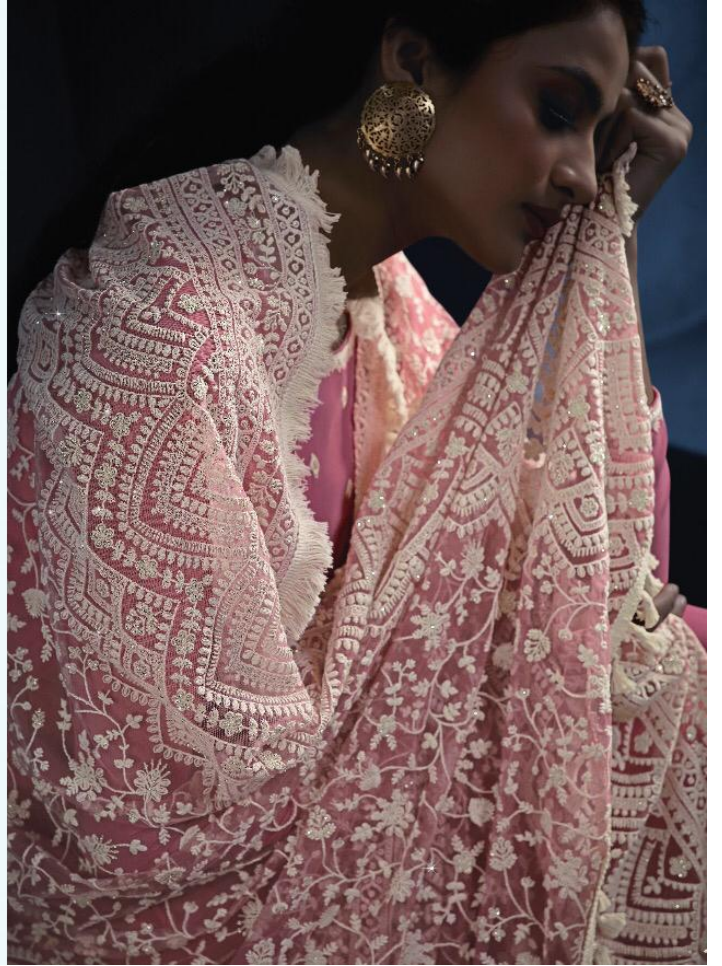

MUGDHA

11017

MUGDHA

11047

MUGDHA

11047

MONIKA BY MUGDHA

DESIGN NO.	DESCRIPTION	WORK DETAILS	USP	RATE
11045	GEORGETTE, NET, INNER-SANTOON, RAW SILK	SEQUIN, RESHAM EMBROIDERY, HANGING LACE, WHITE CORDING LACE	RICH LUCKHNAWI HEAVY DUPATTA, FLOOR LENGTH ANARKALI WITH NEW ENGLISH COLOUR TOP	2145
11046	SILKY GEORGETTE, NET, INNER-SANTOON	SEQUIN, RESHAM EMBROIDERY, HANGING LACE, HANDWORK PEARL	TORQUISH BLUE TOP WITH PEARL BUTTONS, LUCKHNAWI HEAVY DUPATTA, FLOOR LENGTH BIAS CUT OUTFIT.	2045
11047	FAUX GEORGETTE, NET, INNER-SANTOON, RAW SILK	RESHAM EMBROIDERY WORK, MIRROR WORK	ITS DUPATTA & MIRROR WORK YOKE, SHARP & RICH LUCKHNAWI DUPATTA, FLOOR LENGTH ANARKALI WITH CONTRAS BACK BORDER	2155
11048	FAUX GEORGETTE, NET, INNER-SANTOON, DIGITAL PRINT BORDER	SEQUIN, RESHAM EMBROIDERY, HANGING LACE, ZARI WORK	UNIQUE CONTRAS MATCHING TOP DUPATTA WITH DIGITAL PRINT BORDER, FLOOR LENGTH ANARKALI, HEAVY LUCKHNAWI DUPATTA	2195
11049	SILKY GEORGETTE, NET, INNER-SANTOON, BANGALORI SILK	RESHAM EMBROIDERY WORK, MIRROR WORK	NEW BOTTLE GREEN COLOUR WITH HRAVY LUCKHNAWI DUPATTA, FLOOR LENGTH ANARKALI, MIRROR WORK ON SLEEVES & YOKE	2145