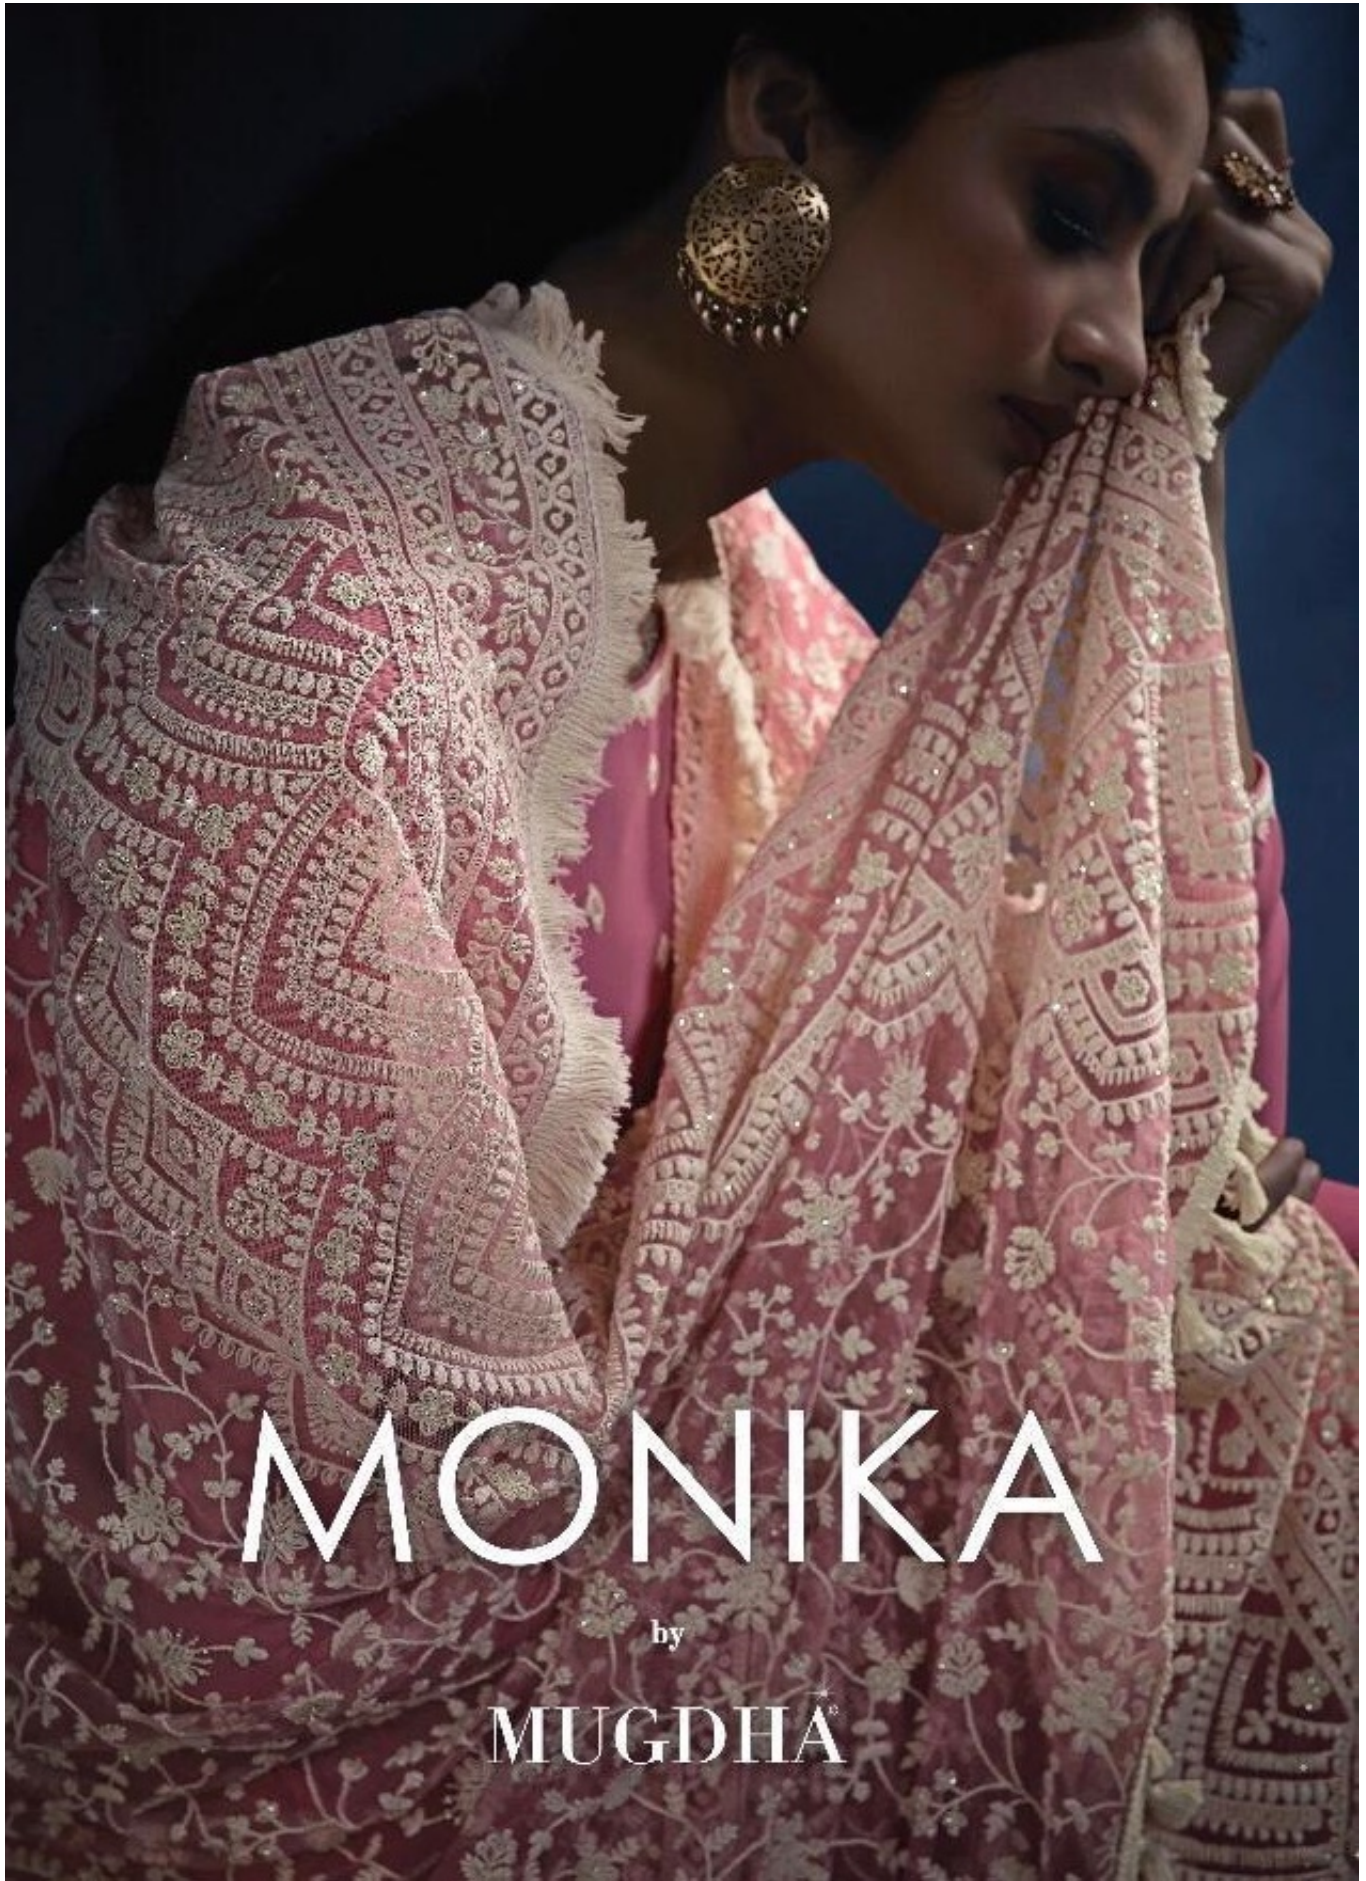

MONIKA

by

MUGDHA