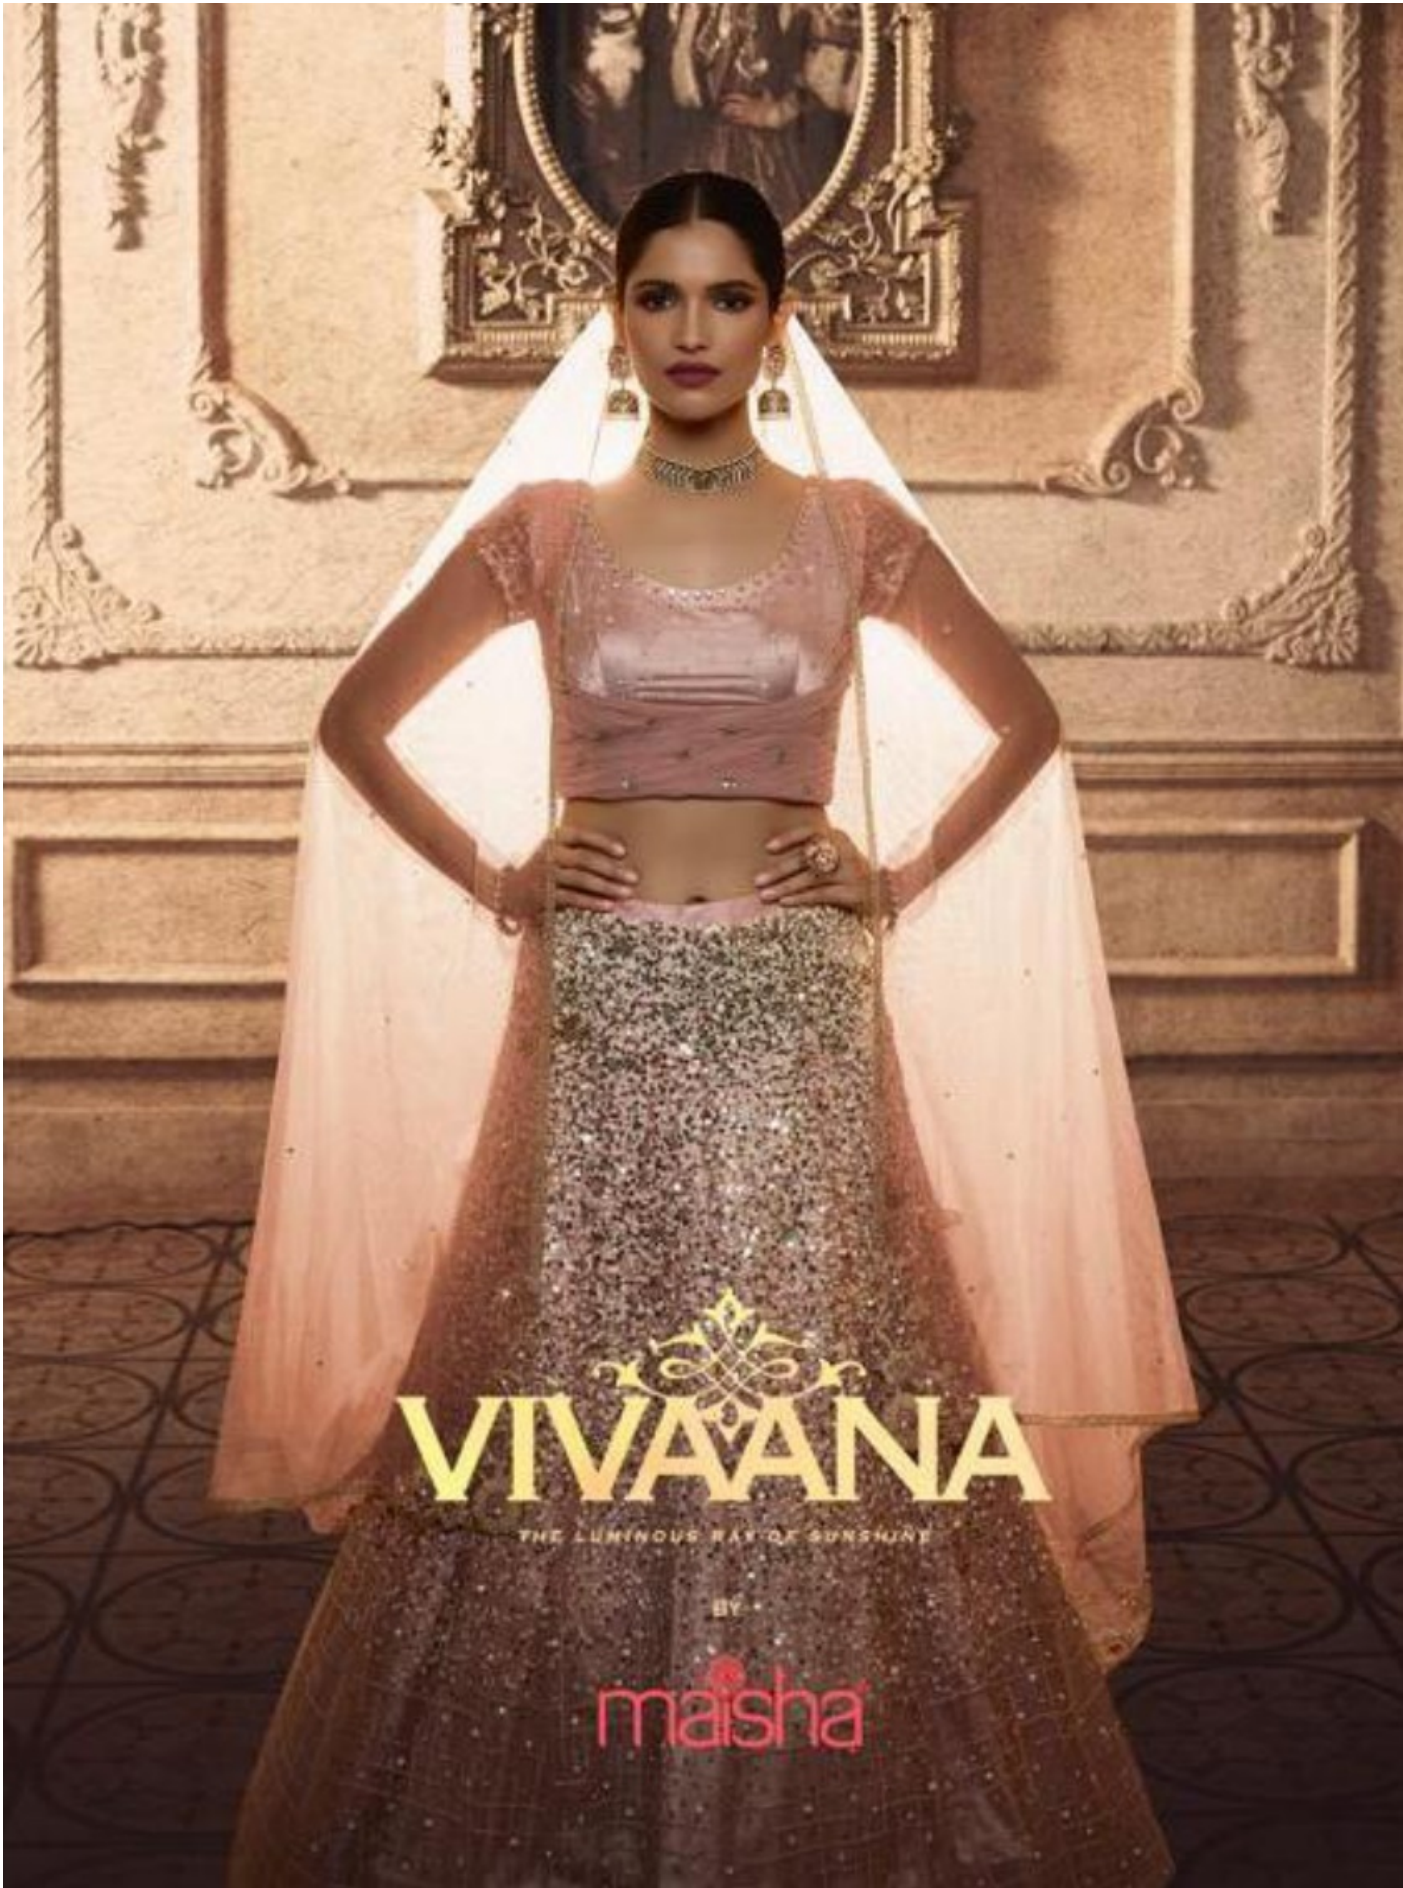

masha

20005

D.NO	TOP FAB	+CUT	INNER	+CUT	BOTTOM	+CUT	DUPT+CUT
20001	NET	+7.5MTR	SATIN+SANTN	4+3	-	-	NET + 2.25MTR
20002	NET	+6MTR	SATOON	6.25	-	-	NET + 2.25MTR
20003	NET	+8MTR	SATOON	7	-	-	NET + 2.25MTR
20004	NET	+6MTR	SATIN+SANTN	6.5	-	-	3.5 MTR
20005	TISSUE	+6.5MTR	SATIN+SANTN	4+3	-	-	NET + 2.25MTR
20006	NET	+10.5MTR	SATOON	7	-	-	NET + 2.25MTR
20007	NET	+7.5MTR	SATIN+SANTN	6.5	-	-	NET + 2.25MTR