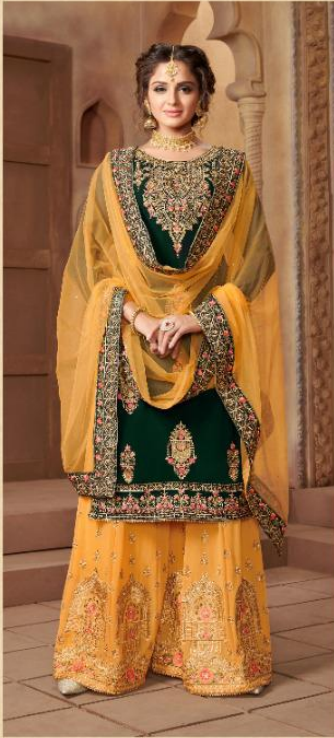

SHEHNAI VOL - 21
BRIDAL COLLECTION

Shree[®]
FABS

SHEHNAI VOL - 21
BRIDAL COLLECTION

CLASSY SIDE
THIS POPPY PINKS MAY AS YOU NEED
ACCESS IN AN ELEGANT FROM THE NEW YEAR
CLASSY DRESS WITH SLENDER, SUEVA LIPSTICK
SUEVA IN THE PINKISH CONNECTION
OF FEMINE STYLE

6108

**MAJESTICALLY
ELEGANT**
WITH TRADITIONAL DESIGN AND CONCEPTS
WITH A MODERN TWIST
CHANGING THE WAY WE THINK
MAKING A DIFFERENCE

Shree
FABS

SHEHNAI VOL - 21
BRIDAL COLLECTION

STYLE MANTRA
DISHAMBA SAREES & FASHION WEAR
FOR ALL OCCASIONS
6107
www.shreefabr.com

SHEHNAI

BRIDAL COLLECTION VOL. - 21

EXTREME BEAUTY
THE ONLY NOT BE DE VOTE E R MODALOGIA E COWS
RESPIRATOR, SEAR THE BEASTY OF PAUL, HUN T POK
THE IMAGE, NOT FOR MYSELF, ACCEPTE THE PUBLIC
NO - FOR FASHION - GR. 8248

EXPLORE BEAUTY

PLUCK THE BEST OF BEAUTY OF NATURE, IN YOUR
APPLY SWASTI, IN A SHADROW OF YOUR DRESS
TO BRING A CULTURE OF DIVERSITY AND
FANTASY TO THE PARTY & US

6109

6106

SHEHNAI VOL.-21
BRIDAL COLLECTION