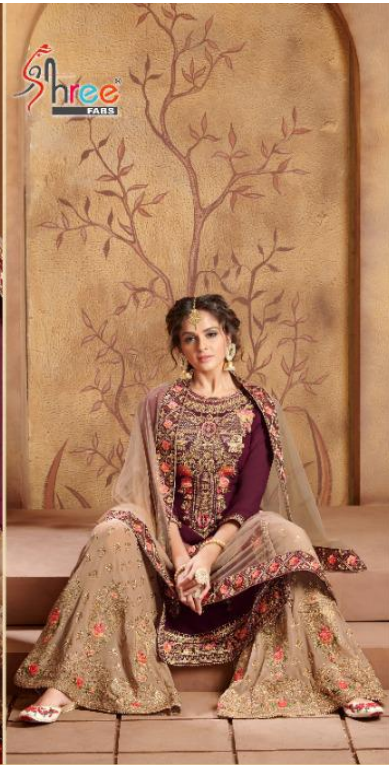

SHEHNAI VOL - 21
BRIDAL COLLECTION

Shree[®]
FABS

SHEHNAI VOL - 21
BRIDAL COLLECTION

CLASSY SIDE
THIS POPPY PINKS MAY AS YOU NEED
ACCESS IN AN ELEGANT FROM THE NEW YEAR
CLASSY DRESS WITH SLENDER, SUEVA LIPSTICK
SUEVA IN THE PINKISH CONNECTION
OF FEMINE STYLE

6108

**MAJESTICALLY
ELEGANT**
WITH TRADITIONAL DESIGN AND CONCEPTS
WITH A MODERN TWIST
CHANGING THE WAY WE THINK
MAKING A DIFFERENCE

Shree
FABS

SHEHNAI VOL - 21
BRIDAL COLLECTION

STYLE MANTRA
DISHAMBA SAREES & FASHION WEAR
FOR ALL OCCASIONS
6107
www.shreefabr.com

SHEHNAI

BRIDAL COLLECTION VOL. - 21

EXTREME BEAUTY
THE ONLY NOT BE DE VOTE E R MODALOGIA E COWS
RESPIRATOR, SEAR THE BEASTY OF PAUL, HUN T POK
THE IMAGE, NOT FOR MYSELF, ACCEPTE THE PUBLIC
NO - FOR FASHION - GR. 8248

EXPLORE BEAUTY

PLUCK THE BEST OF BEAUTY OF NATURE, IN YOUR
APPLY SWASTI, IN A SHADROW OF YOUR DRESS
TO BRING A CULTURE OF DIVERSITY AND
FANTASY TO THE PARTY & US

6109

6106

SHEHNAI VOL.-21
BRIDAL COLLECTION