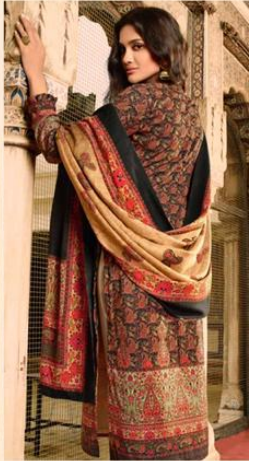

FOREVER FEEL

ممتاز آرٹس
MUMTAZ ARTS®
Design by hand

— D.NO-1001 —