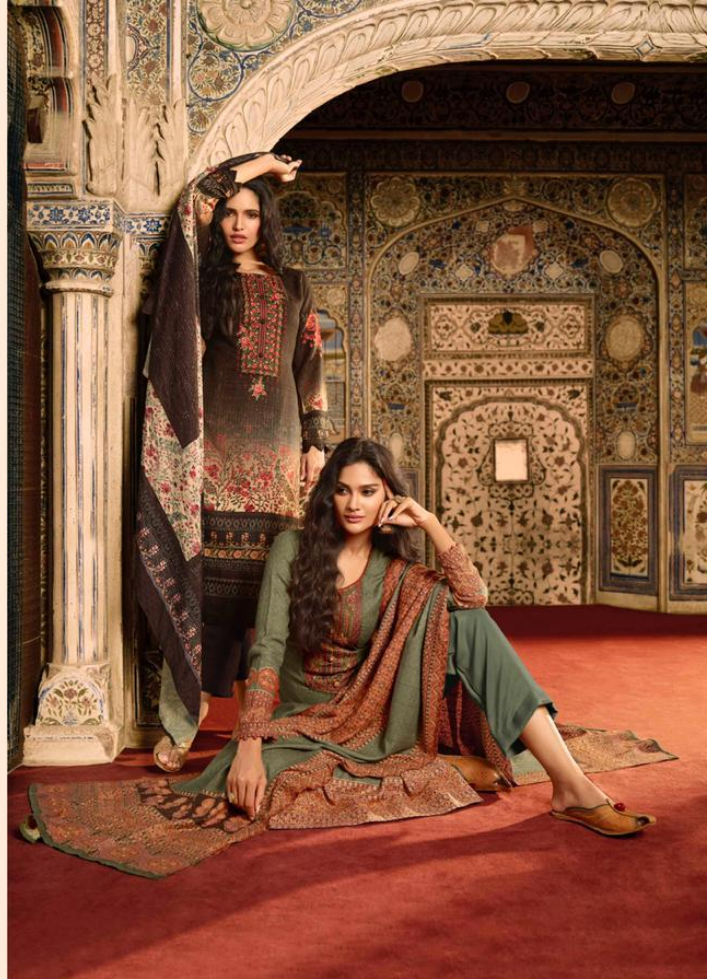

ممتاز آرٹس
MUMTAZ ARTS®
Design to Inspire

LOVE IN EVERYTHING