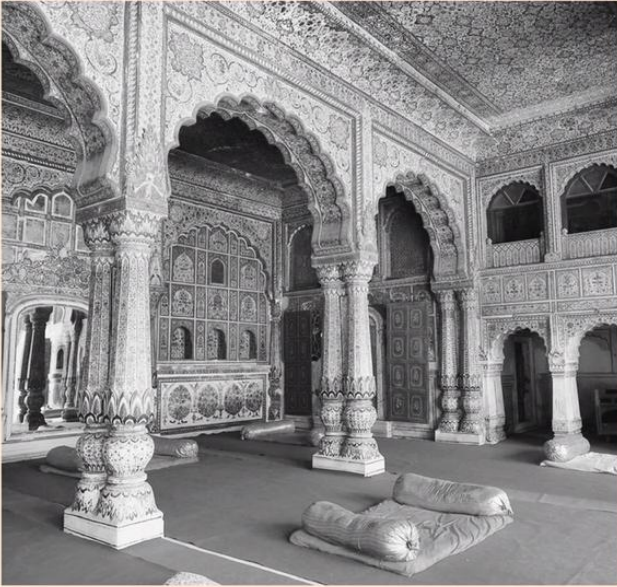

ممتاز آرٹس
MUMTAZ ARTS®
Design to Inspire

LOVE IN EVERYTHING