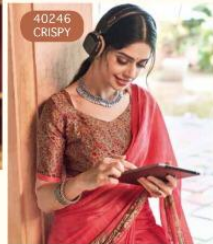

 **VI PUL**  
FASHION FOREVER  
*Style*

**VI PUL**  
BY FASHION FOREVER  
*Style*

40234  
COOL-COOL

40235  
MAGIC DREAM'S

**viDUL**  
BY VISHALI KAPOOR  
*Style*

40230  
ROMEO JULIET

**viDUL**  
BY FASHION FOREVER  
*Style*

40239  
PEEHU

**viPui**  
BY FASHION FOREVER  
*Style*

40246  
CRISPY