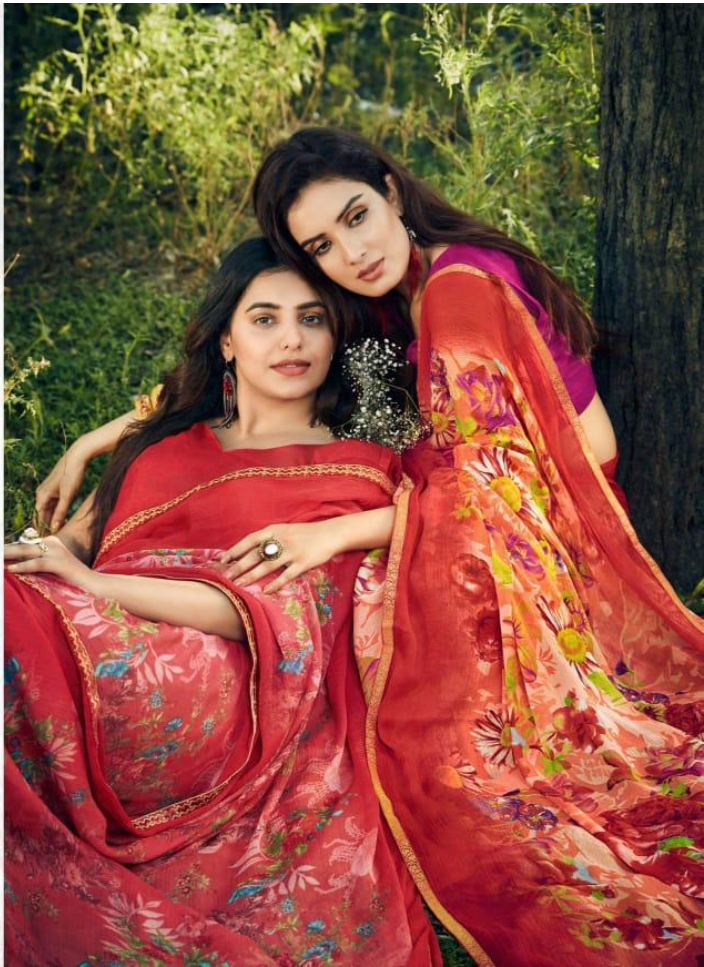

SANSKAR
SINCE 1988

Gulabo
गुलाबो

SANSKAR
SAREES & ACCESSORIES

11605
❖

SANSKAR
SANSKAR

Gulabo
गुलाबो

SANSAR
TRANSMEDIA

ART OF BEING
GRACEFULL
*The ultimate message that will surely
make you the best person to be
It is perfect for Charity and Community support*

11609
❖

11610
❖

11611
❖

11612
❖

SANSKAR
SANSKAR

Gulabo
गुलाबो

SANSKAR
GLAMOUR
CATALOGUE BY SANSKAR
The Brilliant Gray of Fanta sure gives an exotic look to her strong and bold her look has always been something that's always been comfortable in glamour.