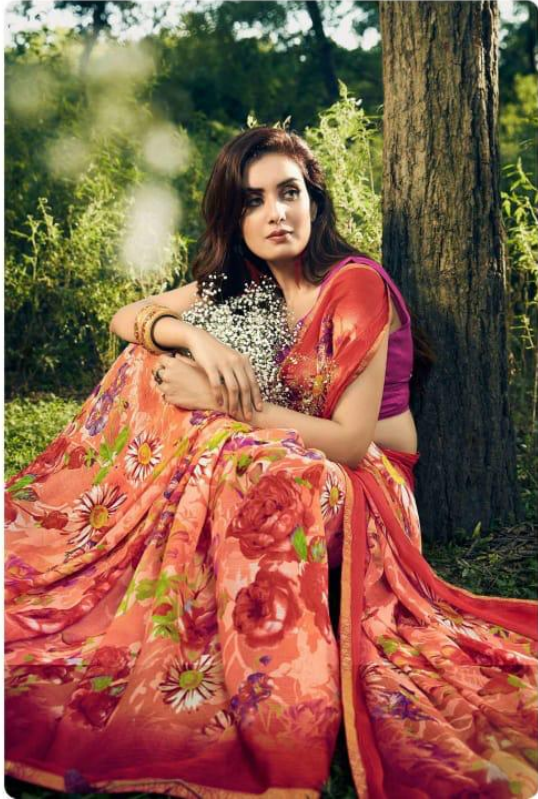

SANSKAR
SINCE 1988

Gulabo
गुलाबो

SANSKAR
SAREES & ACCESSORIES

11605
❖

SANSKAR
SANSKAR

Gulabo
गुलाबो

SANSAR
TRANSMEDIA

ART OF BEING
GRACEFULL
*The ultimate message that will surely
make you the best person to be
It is perfect for Charity and Community support*

11609
❖

11610
❖

11611
❖

11612
❖

SANSKAR
SANSKAR

Gulabo
गुलाबो

SANSKAR
GLAMOUR
CATALOGUE BY SANSKAR
The Brilliant Gray of Fanta sure gives an exotic look to her strong and bold her look has always been something that's always been comfortable in glamour.