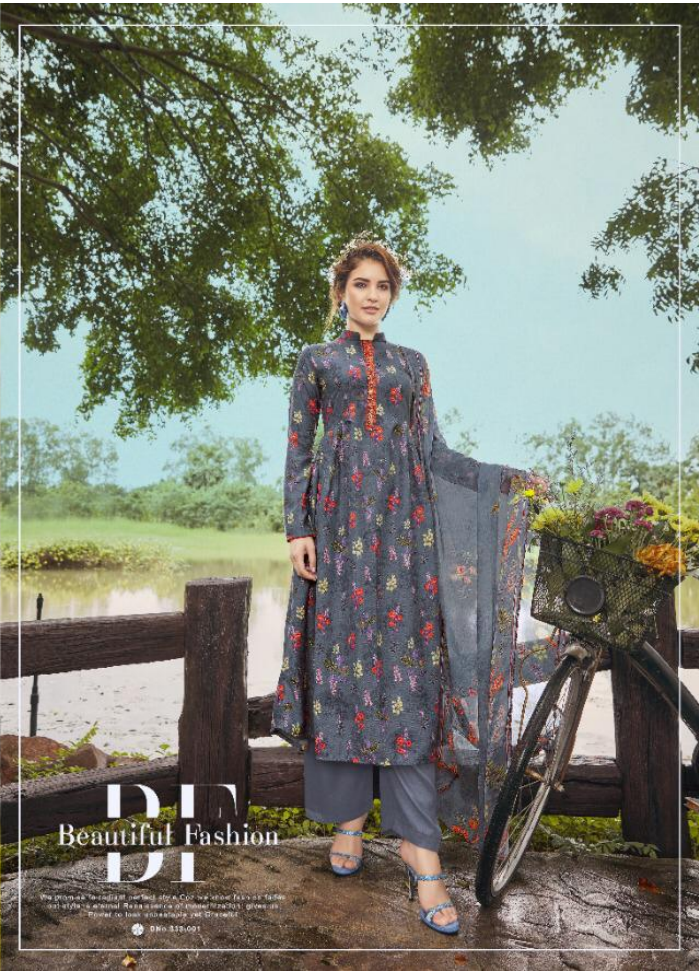

DN0.333-009

DN0.333-010

*Belliza*  
Designer Studio

DESIGNER PURE PASHMINA

**GRAZIA**

Belliza®  
Designer Studio

CD AZTA  
DESIGNER PURE PASHMINA  
GUAZIA

THC  
Havenly Collection  
THC