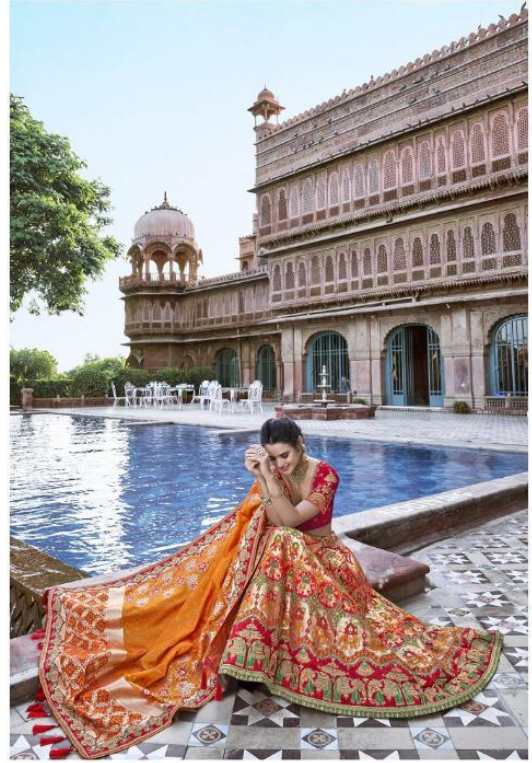

—
Selecting a **WEDDING** dress
Is More than just a **FITTING**
It's a **PROCESS...**
A Memory in the Making