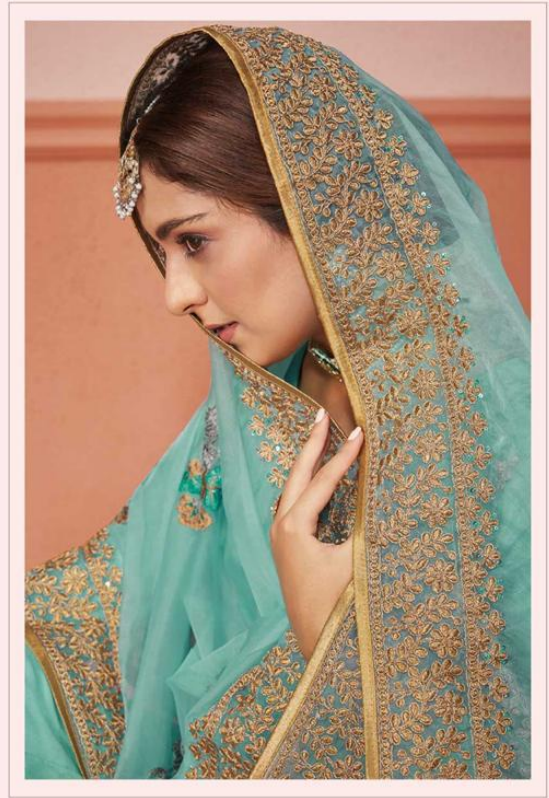

KIMORA

1303