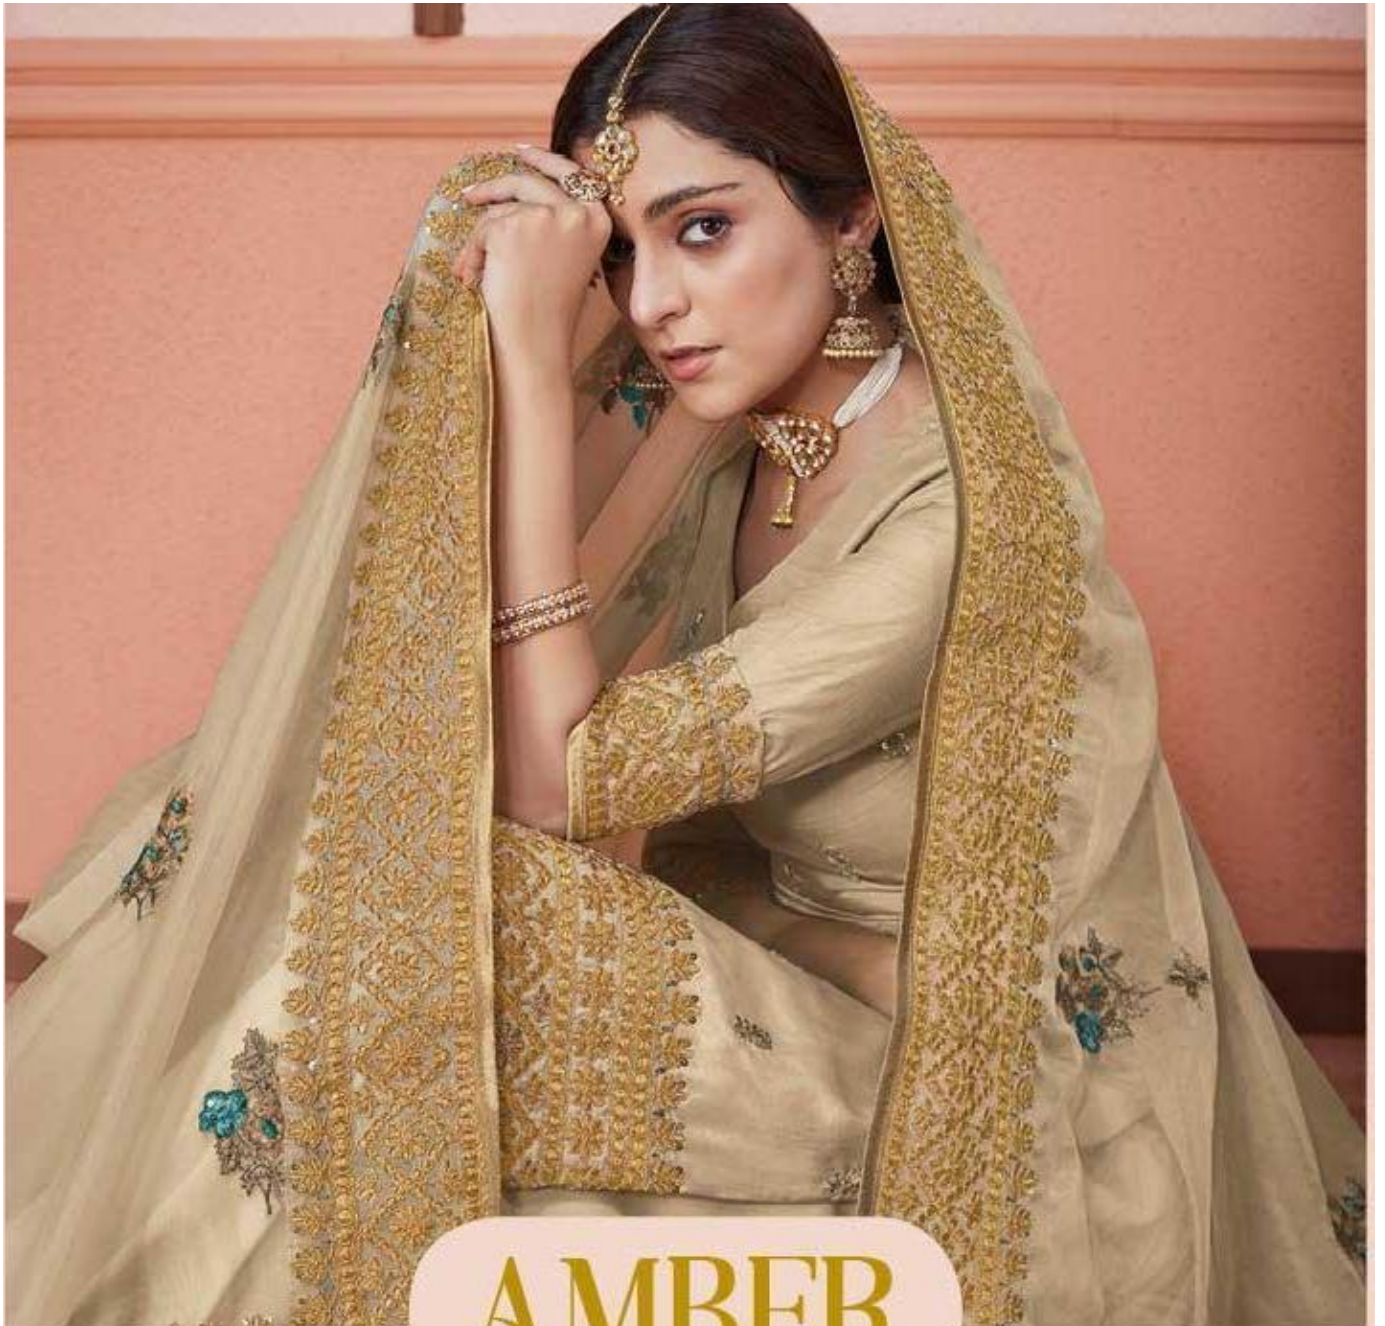

AMBER

VOL 13

KIMORA®

DESIGN NO.

DESCRIPTION

PRICE

DESIGN NO.	DESCRIPTION	PRICE
1301	TOP: DOLA SILK WITH EMBROIDERY BUTTIS AND BORDER ON HEMLINE AND SLEEVES	2235/-
1301		
1301	DUPATTA: ORGANZA WITH EMBROIDERY PARSİ BUTTAS AND BORDERS ALL SIDES	
1301		
1301		
1301	BOTTOM: DOLA SILK	

TOTAL PIECES : 07 TOTAL AMOUNT : 15,645/- + GST AVG RATE - 2235/-