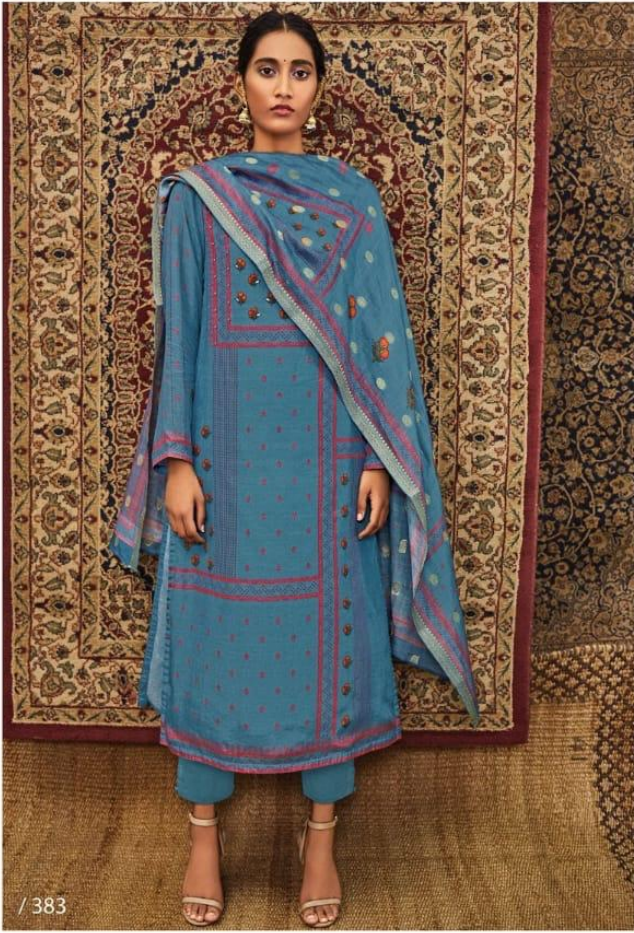

Symmetry

Sahiba

/ 307

Symmetry

Symmetry

RATE LIST

H S N CODE - 5408

DESIGN NO	DESCRIPTION	RATE
366-377 307-309 358-356 383-372 360-385	TOP - COTTON SILK HEAVY DIGITAL PRINT WITH HAND WORK BOTTOM - COTTON SATIN DUPATTA - FANCY JACQUARD BUTTI DIGITAL PRINTED	2195/-

Sahiba

/ 385

/ 309

/ 372

/ 377

Symmetry

/ 383

/ 309