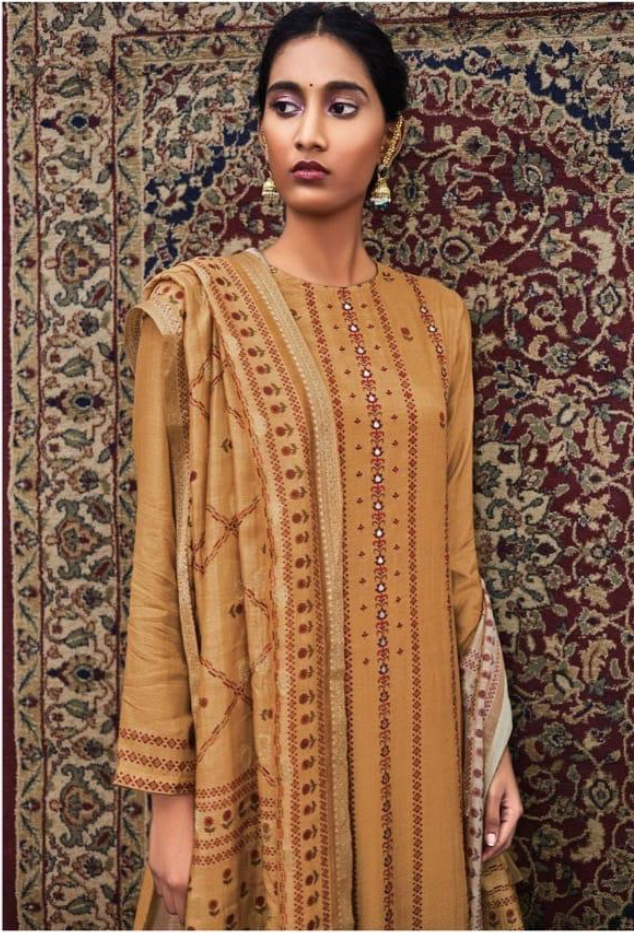

Symmetry

Sahiba

/ 307

Symmetry

Symmetry

RATE LIST

H S N CODE - 5408

DESIGN NO	DESCRIPTION	RATE
366-377 307-309 358-356 383-372 360-385	TOP - COTTON SILK HEAVY DIGITAL PRINT WITH HAND WORK BOTTOM - COTTON SATIN DUPATTA - FANCY JACQUARD BUTTI DIGITAL PRINTED	2195/-

Sahiba

/ 385

/ 309

/ 372

/ 377

Symmetry

/ 383

Symmetry