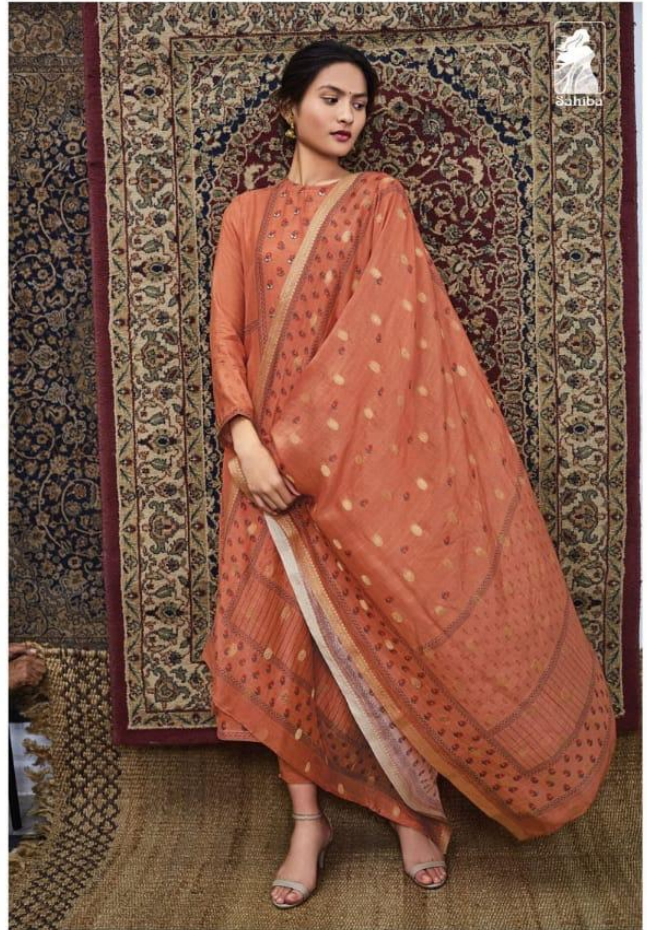

Symmetry

Sahiba

/ 307

Symmetry

Symmetry

RATE LIST

H S N CODE - 5408

DESIGN NO	DESCRIPTION	RATE
366-377 307-309 358-356 383-372 360-385	TOP - COTTON SILK HEAVY DIGITAL PRINT WITH HAND WORK BOTTOM - COTTON SATIN DUPATTA - FANCY JACQUARD BUTTI DIGITAL PRINTED	2195/-