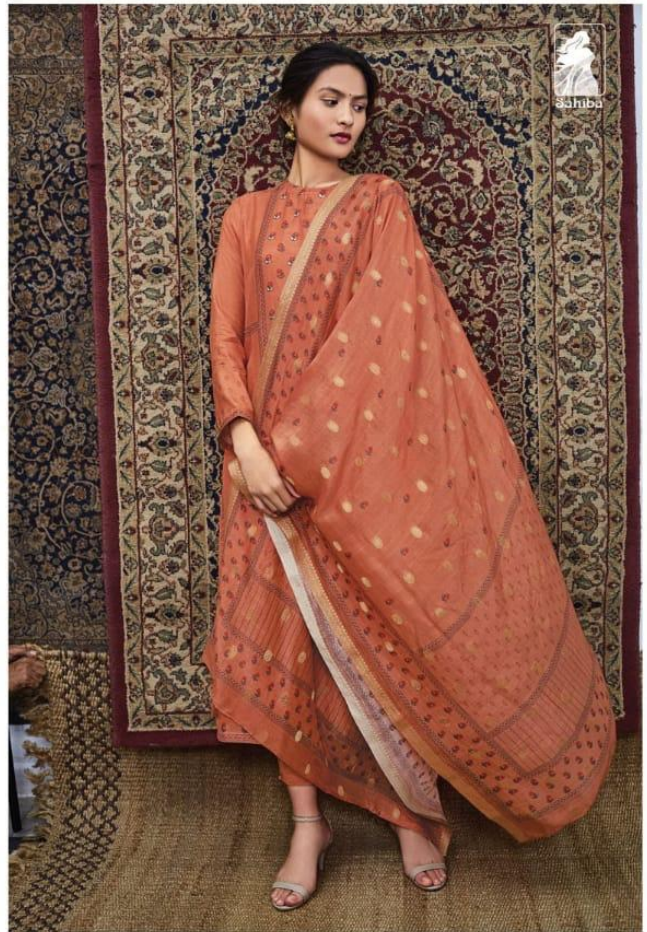

Symmetry

Sahiba

/ 307

Symmetry

Symmetry

RATE LIST

H S N CODE - 5408

DESIGN NO	DESCRIPTION	RATE
366-377 307-309 358-356 383-372 360-385	TOP - COTTON SILK HEAVY DIGITAL PRINT WITH HAND WORK BOTTOM - COTTON SATIN DUPATTA - FANCY JACQUARD BUTTI DIGITAL PRINTED	2195/-