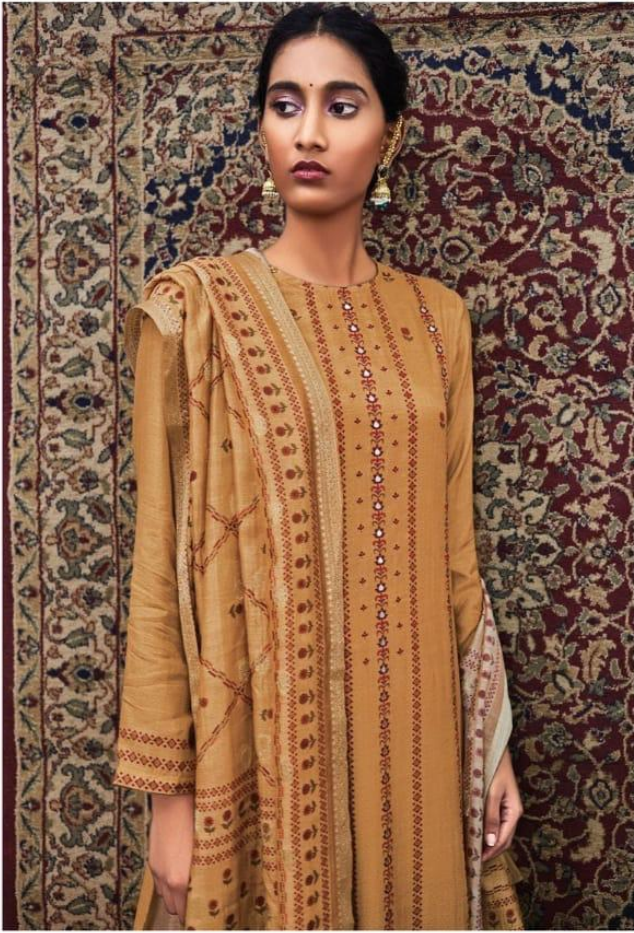

Symmetry

Sahiba

/ 307

Symmetry

Symmetry

RATE LIST

H S N CODE - 5408

DESIGN NO	DESCRIPTION	RATE
366-377 307-309 358-356 383-372 360-385	TOP - COTTON SILK HEAVY DIGITAL PRINT WITH HAND WORK BOTTOM - COTTON SATIN DUPATTA - FANCY JACQUARD BUTTI DIGITAL PRINTED	2195/-

Sahiba

/ 385

/ 309

/ 372

/ 377

Symmetry

/ 383

/ 309