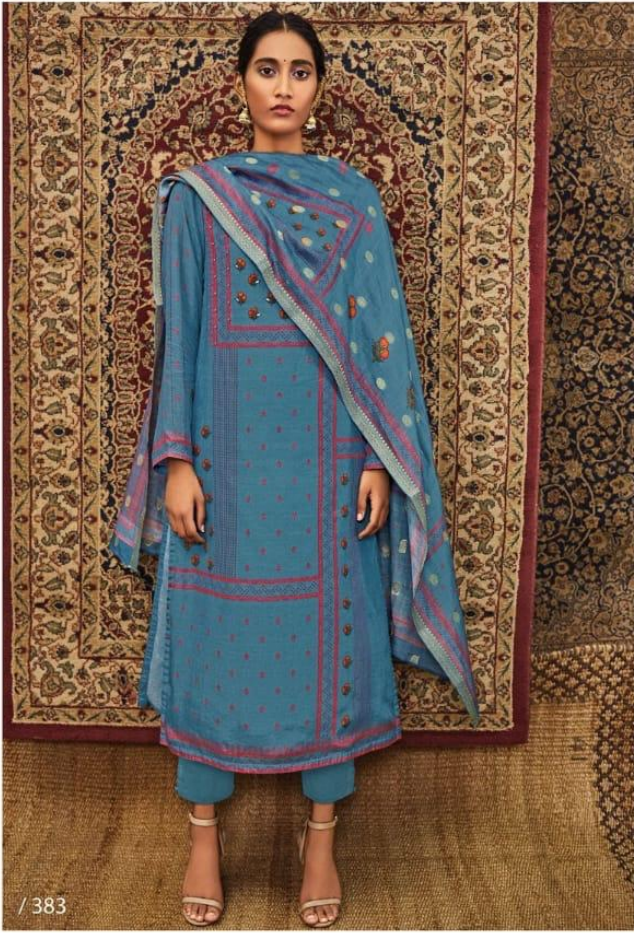

Symmetry

Sahiba

/ 307

Symmetry

Symmetry

RATE LIST

H S N CODE - 5408

DESIGN NO	DESCRIPTION	RATE
366-377 307-309 358-356 383-372 360-385	TOP - COTTON SILK HEAVY DIGITAL PRINT WITH HAND WORK BOTTOM - COTTON SATIN DUPATTA - FANCY JACQUARD BUTTI DIGITAL PRINTED	2195/-

Sahiba

/ 385

/ 309

/ 372

/ 377

Symmetry

/ 383

Symmetry