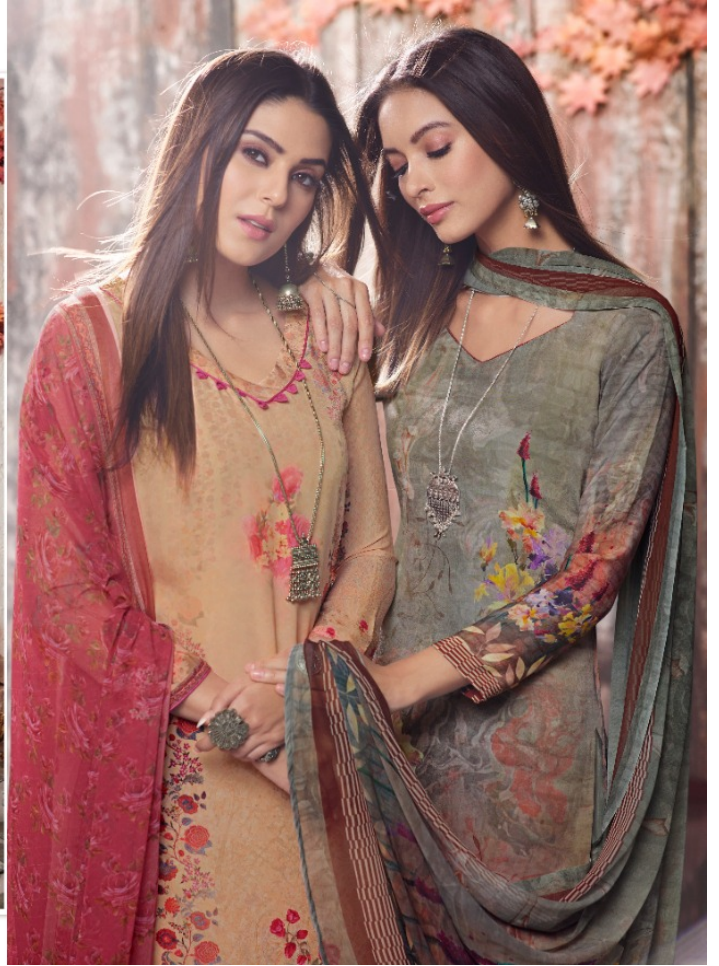

VISHWAM
SINCE 1971

Cafe Latte

VOL-6

VISHVAM

1057

VISHWAM
SINCE 1971

Cafe Latte

VOL-6

EXCLUSIVE FANCY FABRIC

D.NO.-	RATE
1054 - 1061	1000/-

TOP+BOTTOM: CRAPES (3.0 MTS. 2.50 MTS)

DUPATTA= GEORGETTES (2.4 MTS)

TOTAL SUITS: 8

TOTAL AVERAGE=1000/-

TOTAL AMOUNT= 8,000/-

VISHWAM
SINCE 1971