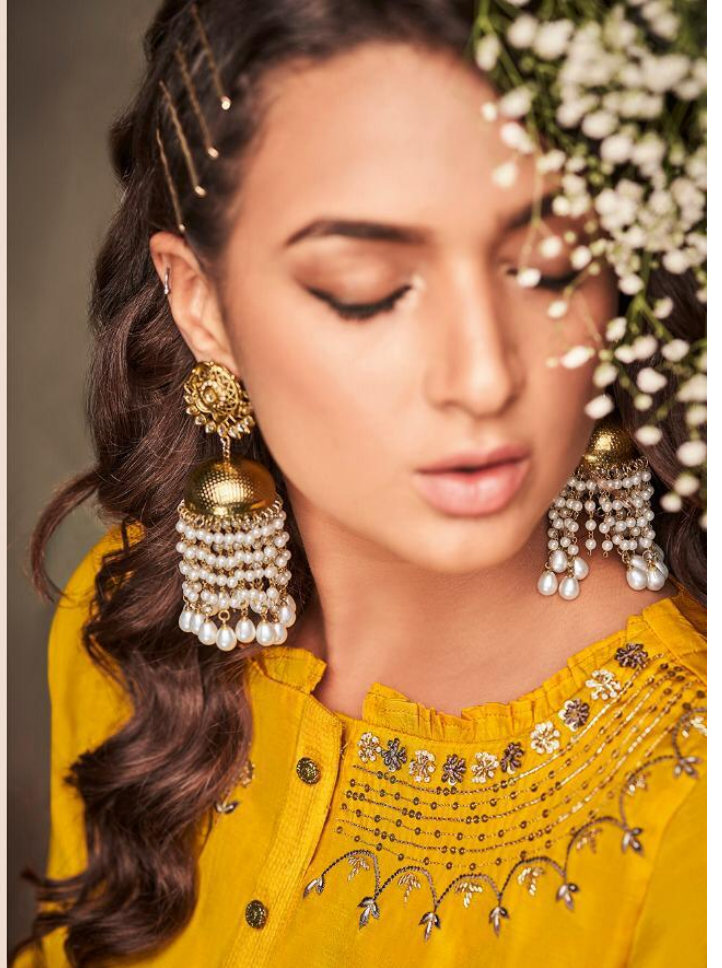

# FEYRE

LUXE FABRICS, BOLD PATTERNS & SUMPTUOUS DETAILING  
ADORN MODERN SILHOUETTES

FEYRE

Nitya™  
Peach

Nitya™

FEYRE

101	Pure Modal	Cotton Print
102	Ramie Sattin	Modal Checks
103	Ramie Sattin	Modal Checks
104	Cotton Jqd.	Rayon With Work
105	Pure Modal	Cotton
106	Ramie Sattin	Modal Checks
107	Pure Modal	Rayon Print
108	Pure Modal	Cotton With Work
109	Pure Modal	Rayon Foil Print
110	Pure Modal	Cotton With Work

**FEYRE** Size :L,XL,XXL

LUXE FABRICS, BOLD PATTERNS & SUMPTUOUS DETAILING  
ADORN MODERN SILHOUETTES

Nitya  
DESIGN

103